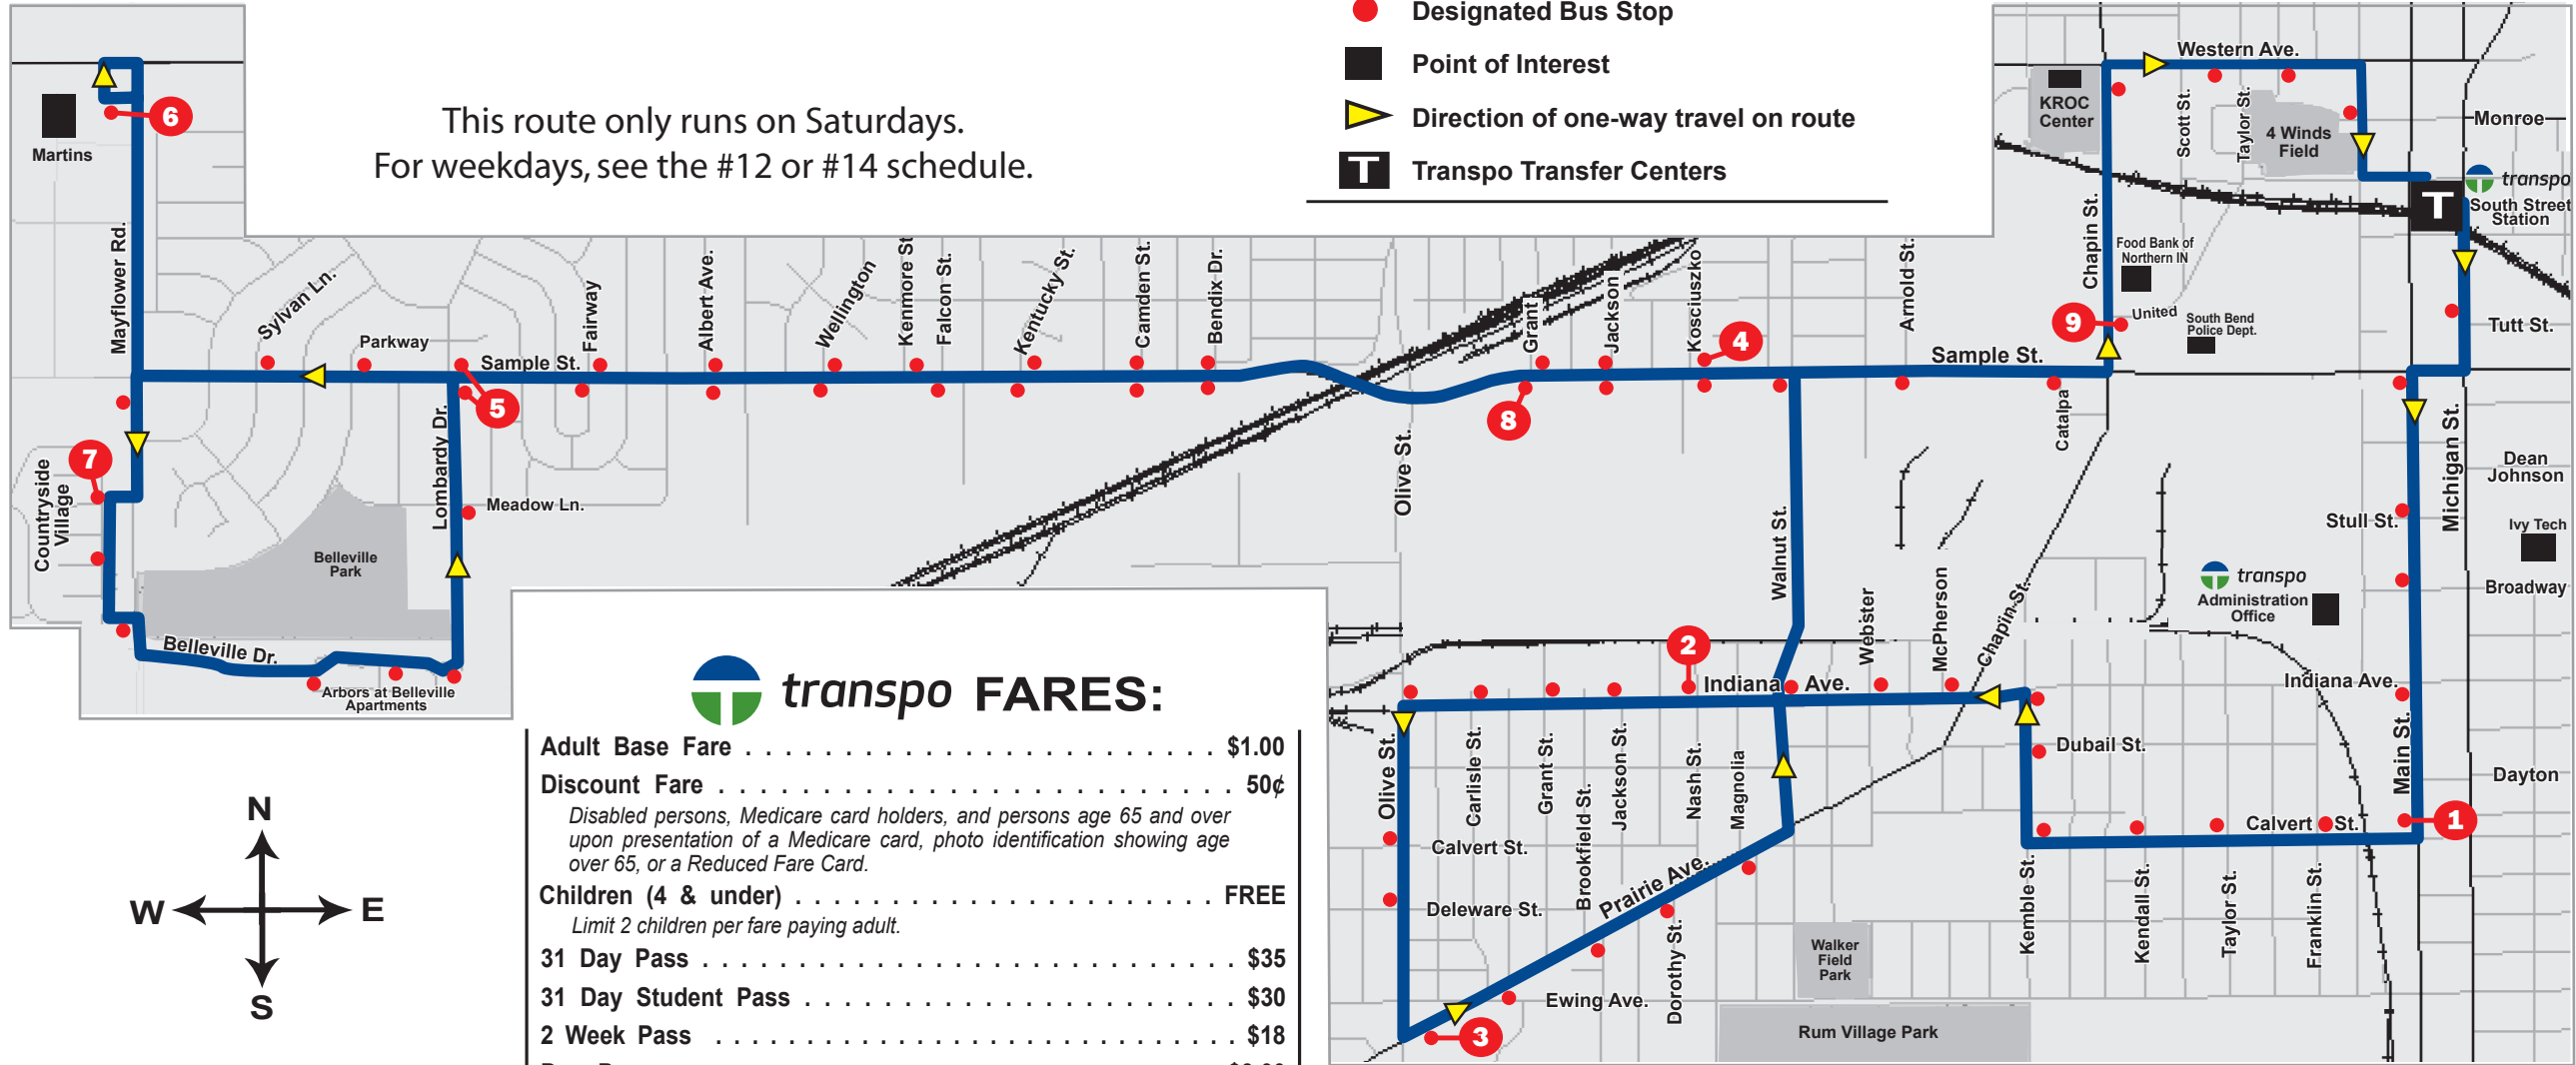

ROUTE 12/14 Rum Village / Sample

This route only runs on Saturdays.
For weekdays, see the #12 or #14 schedule.

- # Time Point
- Designated Bus Stop
- Point of Interest
- ▶ Direction of one-way travel on route
- T Transpo Transfer Centers

transpo FARES:

Adult Base Fare	\$1.00
Discount Fare	50¢
<i>Disabled persons, Medicare card holders, and persons age 65 and over upon presentation of a Medicare card, photo identification showing age over 65, or a Reduced Fare Card.</i>		
Children (4 & under)	FREE
<i>Limit 2 children per fare paying adult.</i>		
31 Day Pass	\$35
31 Day Student Pass	\$30
2 Week Pass	\$18
Day Pass	\$3.00

SATURDAYS

	South Street Station	Main & Calvert	Indiana & Nash	Olive & Prairie	Sample & Kosciuszko	Sample & Lombardy	Martin's Supermarket	Countryside Village	Sample & Lombardy	Sample & Grant	Chapin & United	South Street Station
	T	1	2	3	4	5	6	7	5	8	9	T
AM	7:40	7:46	7:51	7:56	8:00	8:05	8:09	8:13	8:20	8:24	8:28	8:34
	8:40	8:46	8:51	8:56	9:00	9:05	9:09	9:13	9:20	9:24	9:28	9:34
	9:40	9:46	9:51	9:56	10:00	10:05	10:09	10:13	10:20	10:24	10:28	10:34
	10:40	10:46	10:51	10:56	11:00	11:05	11:09	11:13	11:20	11:24	11:28	11:34
	11:40	11:46	11:51	11:56	12:00	12:05	12:09	12:13	12:20	12:24	12:28	12:34
PM	12:40	12:46	12:51	12:56	1:00	1:05	1:09	1:13	1:20	1:24	1:28	1:34
	1:40	1:46	1:51	1:56	2:00	2:05	2:09	2:13	2:20	2:24	2:28	2:34
	2:40	2:46	2:51	2:56	3:00	3:05	3:09	3:13	3:20	3:24	3:28	3:34
	3:40	3:46	3:51	3:56	4:00	4:05	4:09	4:13	4:20	4:24	4:28	4:34
	4:40	4:46	4:51	4:56	5:00	5:05	5:09	5:13	5:20	5:24	5:28	5:34
	5:40	5:46	5:51	5:56	6:00	6:05	6:09	6:13	6:20	6:24	6:28	6:34

OUTBOUND

INBOUND

ROUTE 12/14 Rum Village / Sample

- ▶ South Street Station
- ▶ Real Services
- ▶ Rum Village Park
- ▶ Martin's Supermarket
- ▶ Countryside Village
- ▶ Arbors at Belleville Apartments
- ▶ Food Bank of Northern IN
- ▶ KROC Center