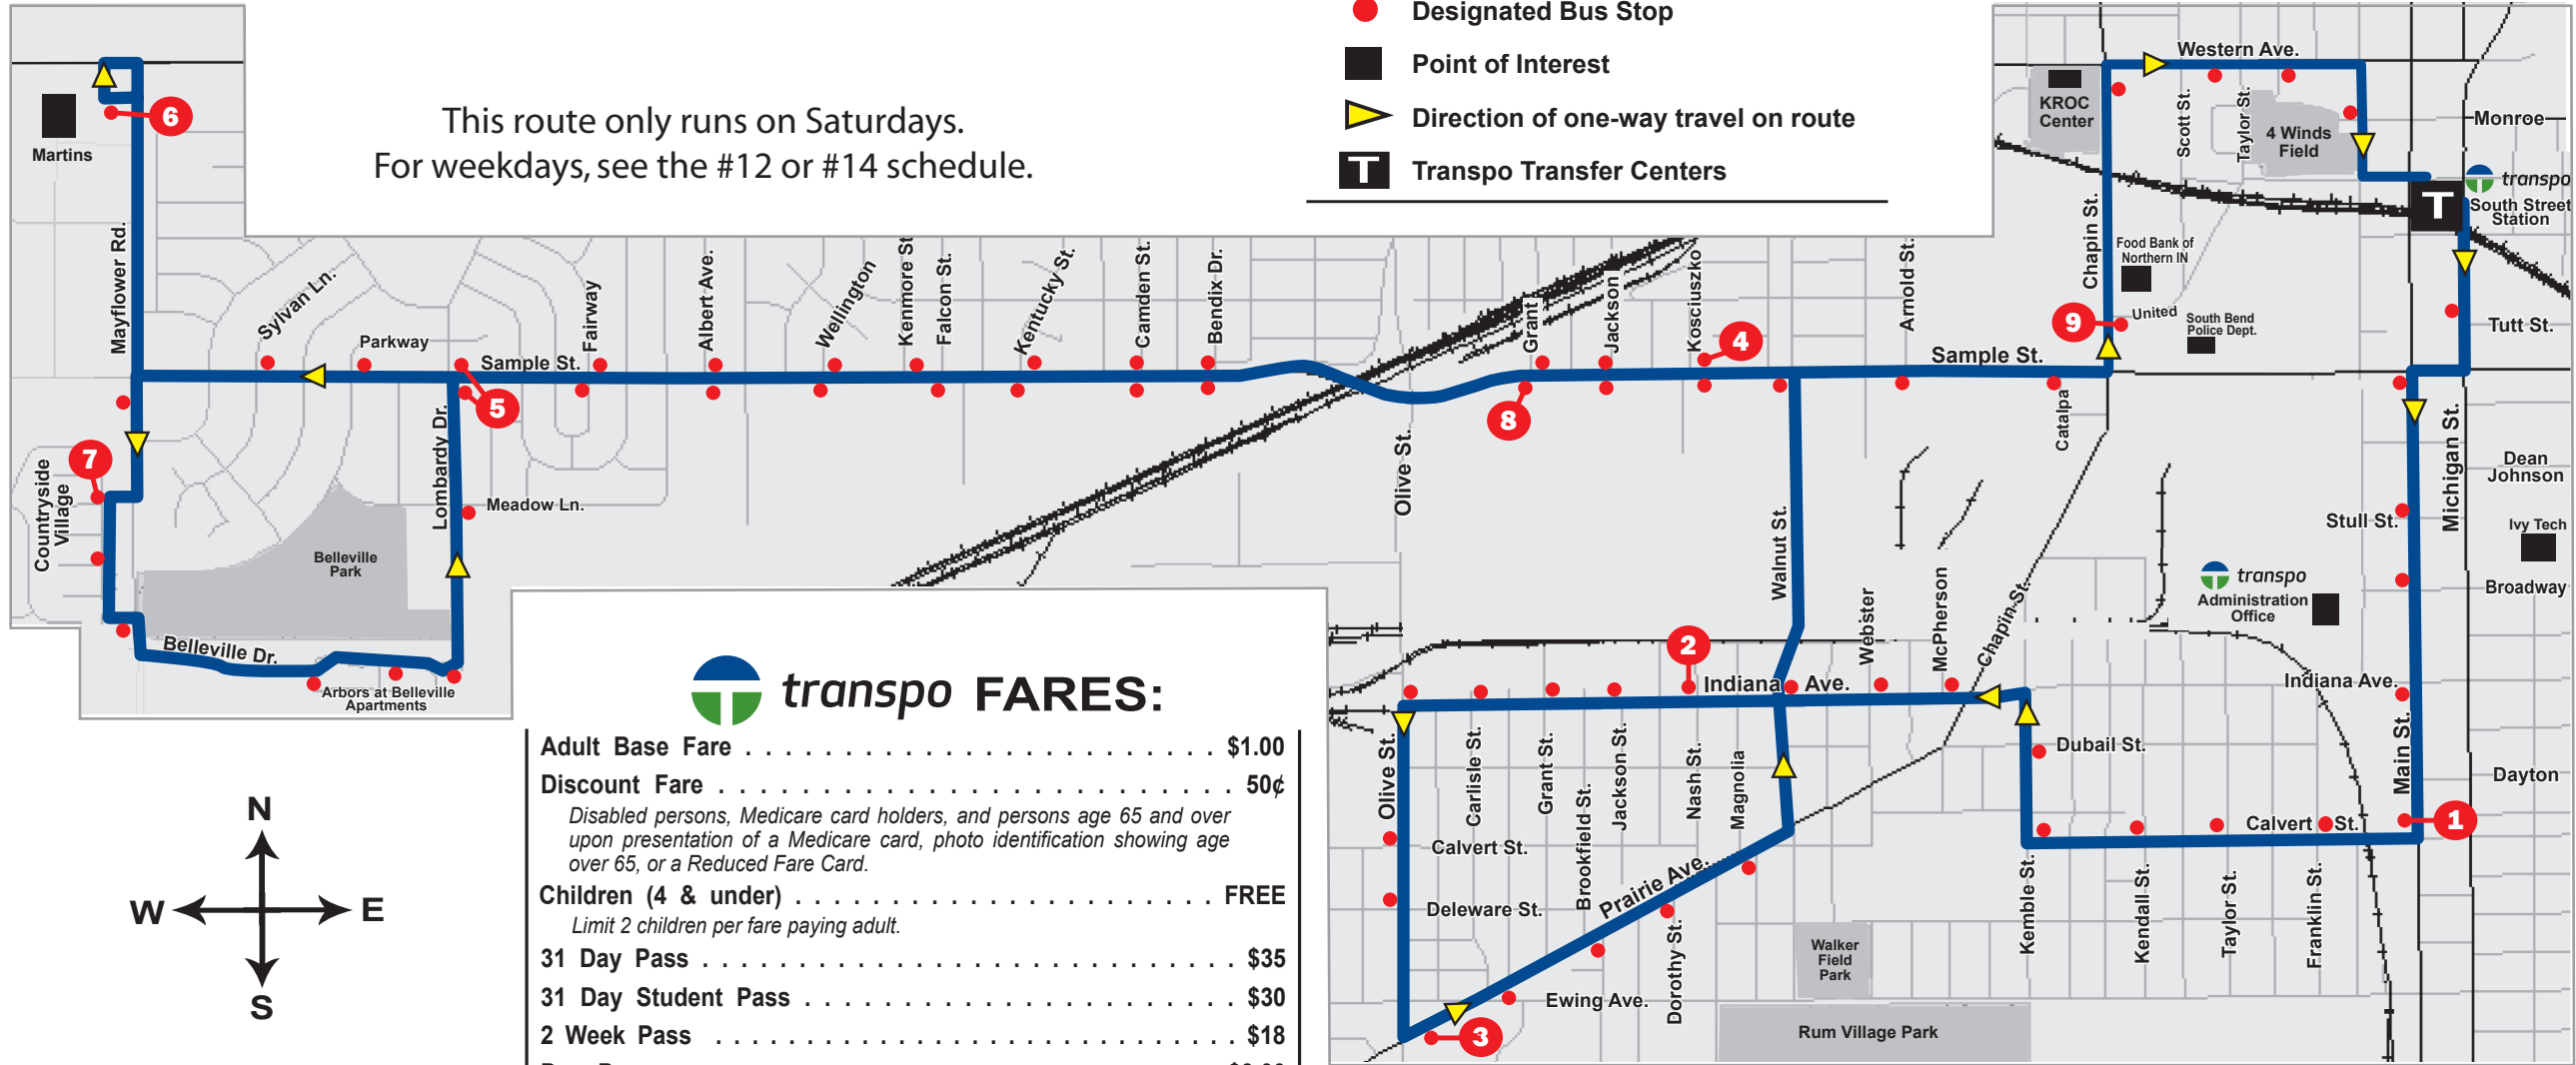

ROUTE 12/14 Rum Village / Sample

This route only runs on Saturdays.
For weekdays, see the #12 or #14 schedule.

- # Time Point
- Designated Bus Stop
- Point of Interest
- ▶ Direction of one-way travel on route
- T Transpo Transfer Centers

transpo FARES:

Adult Base Fare	\$1.00
Discount Fare	50¢
<i>Disabled persons, Medicare card holders, and persons age 65 and over upon presentation of a Medicare card, photo identification showing age over 65, or a Reduced Fare Card.</i>		
Children (4 & under)	FREE
<i>Limit 2 children per fare paying adult.</i>		
31 Day Pass	\$35
31 Day Student Pass	\$30
2 Week Pass	\$18
Day Pass	\$3.00

SATURDAYS

	South Street Station	Main & Calvert	Indiana & Nash	Olive & Prairie	Sample & Kosciuszko	Sample & Lombardy	Martin's Supermarket	Countryside Village	Sample & Lombardy	Sample & Grant	Chapin & United	South Street Station
	T	1	2	3	4	5	6	7	5	8	9	T
AM	7:40	7:46	7:51	7:56	8:00	8:05	8:09	8:13	8:20	8:24	8:28	8:34
	8:40	8:46	8:51	8:56	9:00	9:05	9:09	9:13	9:20	9:24	9:28	9:34
	9:40	9:46	9:51	9:56	10:00	10:05	10:09	10:13	10:20	10:24	10:28	10:34
	10:40	10:46	10:51	10:56	11:00	11:05	11:09	11:13	11:20	11:24	11:28	11:34
	11:40	11:46	11:51	11:56	12:00	12:05	12:09	12:13	12:20	12:24	12:28	12:34
PM	12:40	12:46	12:51	12:56	1:00	1:05	1:09	1:13	1:20	1:24	1:28	1:34
	1:40	1:46	1:51	1:56	2:00	2:05	2:09	2:13	2:20	2:24	2:28	2:34
	2:40	2:46	2:51	2:56	3:00	3:05	3:09	3:13	3:20	3:24	3:28	3:34
	3:40	3:46	3:51	3:56	4:00	4:05	4:09	4:13	4:20	4:24	4:28	4:34
	4:40	4:46	4:51	4:56	5:00	5:05	5:09	5:13	5:20	5:24	5:28	5:34
	5:40	5:46	5:51	5:56	6:00	6:05	6:09	6:13	6:20	6:24	6:28	6:34

OUTBOUND

INBOUND

ROUTE 12/14 Rum Village / Sample

- ▶ South Street Station
- ▶ Real Services
- ▶ Rum Village Park
- ▶ Martin's Supermarket
- ▶ Countryside Village
- ▶ Arbors at Belleville Apartments
- ▶ Food Bank of Northern IN
- ▶ KROC Center