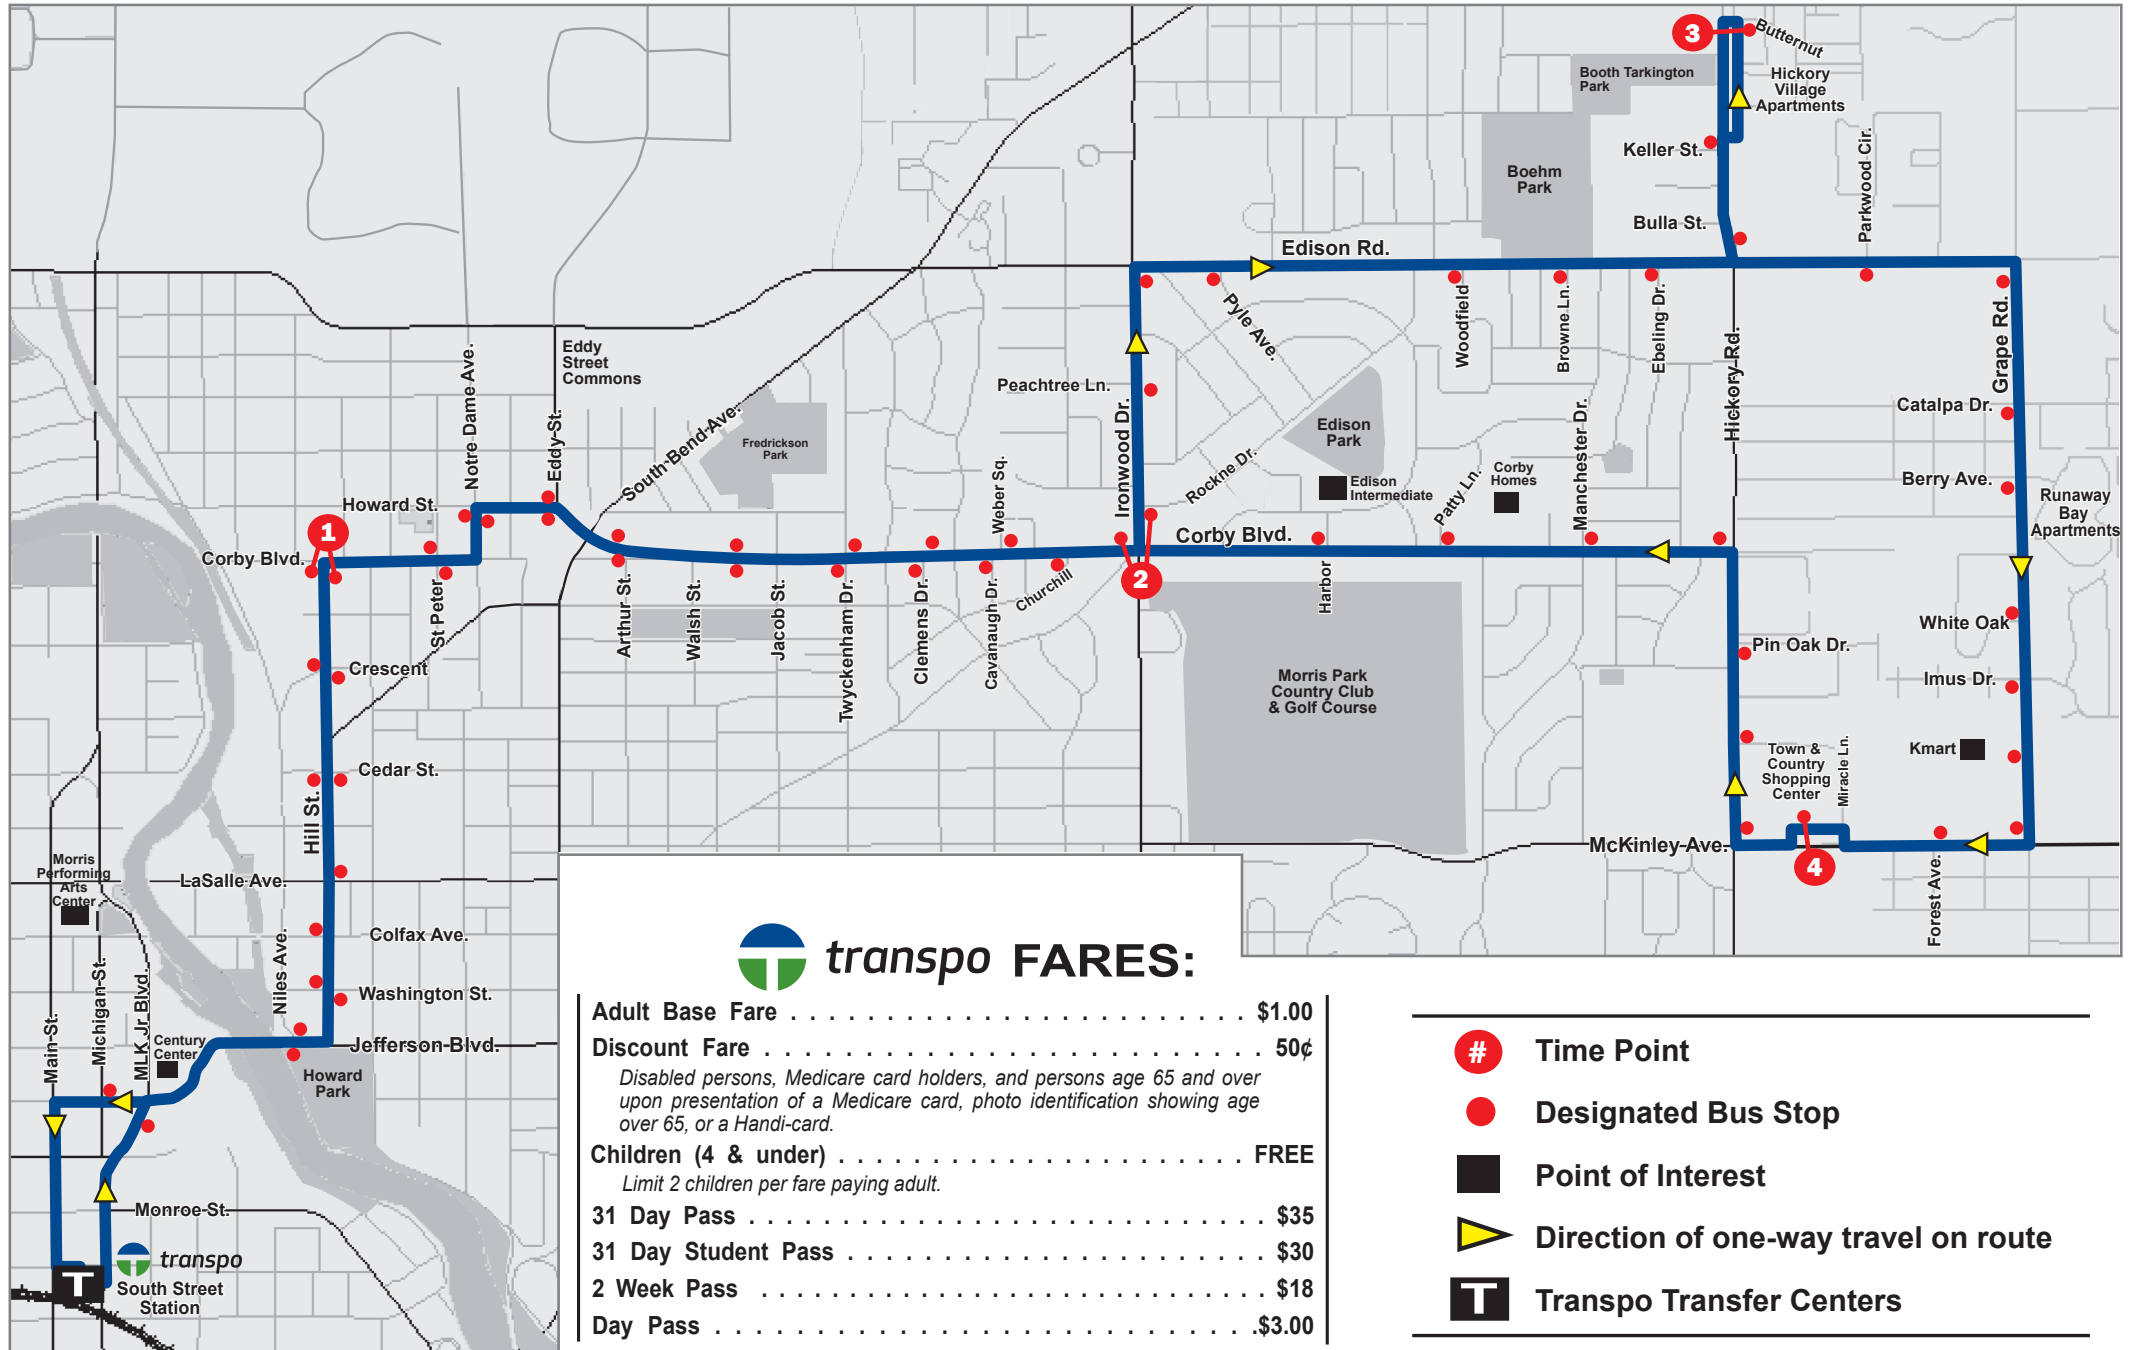

ROUTE 13 Corby / Town & Country

Information Line
(574) 233-2131

Website
www.sbtranspo.com

Follow sbtranspo

transpo FARES:

Adult Base Fare	.....	$1.00
Discount Fare	.....	50¢
<i>Disabled persons, Medicare card holders, and persons age 65 and over upon presentation of a Medicare card, photo identification showing age over 65, or a Handi-card.</i>		
Children (4 & under)	.....	FREE
<i>Limit 2 children per fare paying adult.</i>		
31 Day Pass	.....	$35
31 Day Student Pass	.....	$30
2 Week Pass	.....	$18
Day Pass	.....	$.30

- # Time Point
- Designated Bus Stop
- Point of Interest
- Direction of one-way travel on route
- T Transpo Transfer Centers