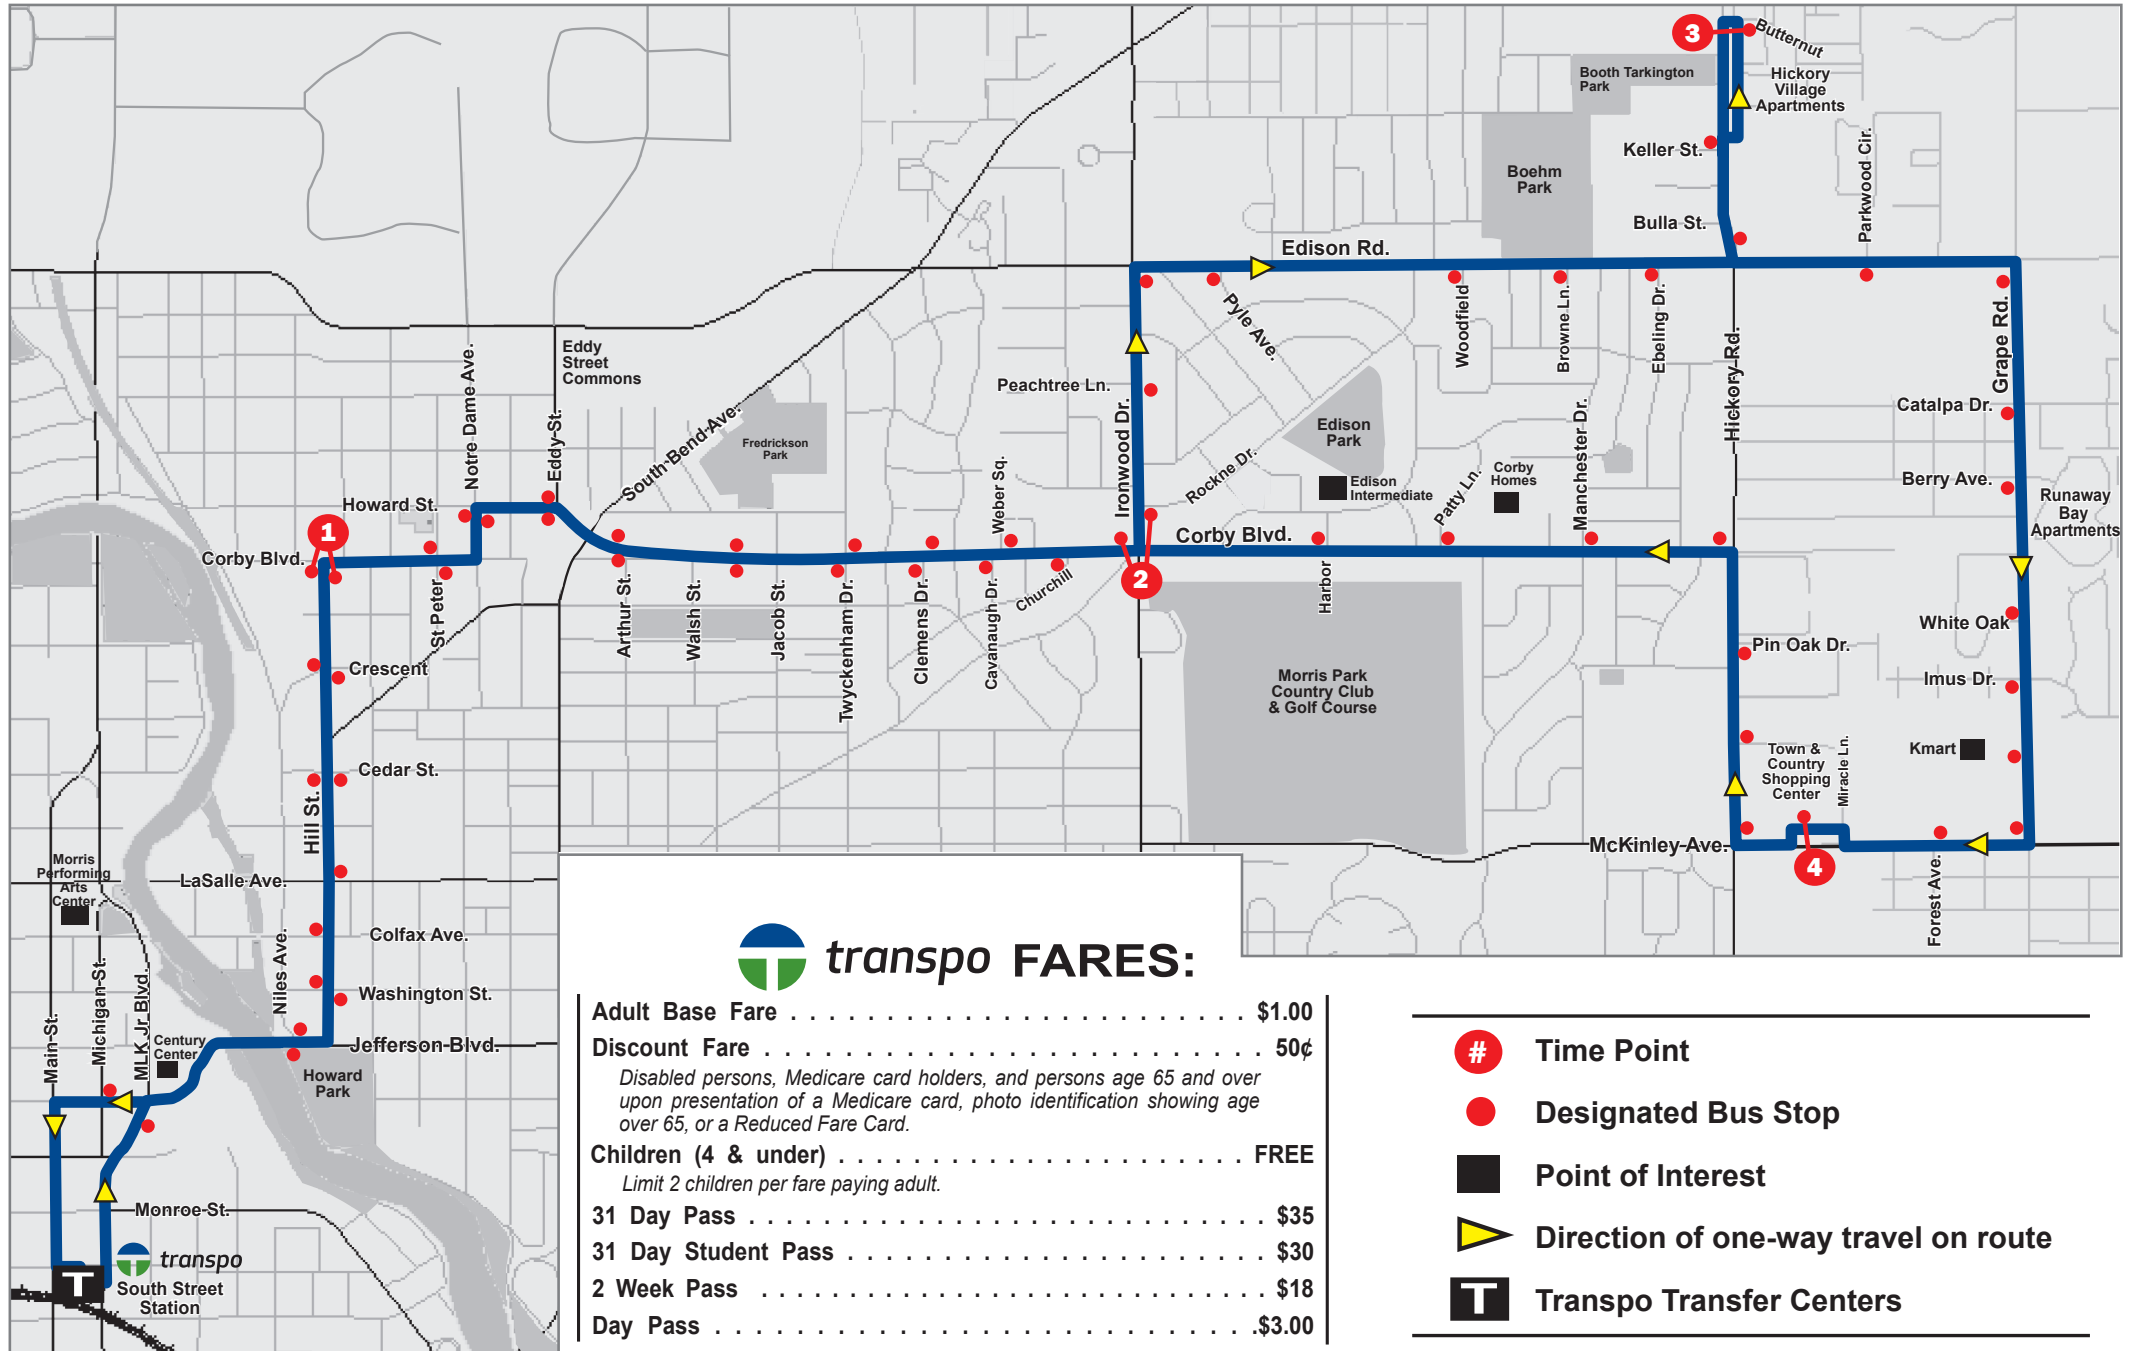

ROUTE 13 Corby / Town & Country

Information Line
(574) 233-2131

Website
www.sbtranspo.com

Follow sbtranspo

WEEKDAYS

	South Street Station	Hill & Corby	Ironwood & Rockne	Hickory Village	Town & Country	Corby & Ironwood	Hill & Corby	South Street Station
	T	1	2	3	4	2	1	T
AM	5:20	5:27	5:33	5:44	5:55	6:01	6:07	6:15
	6:20	6:27	6:33	6:44	6:55	7:01	7:07	7:15
	7:20	7:27	7:33	7:44	7:55	8:01	8:07	8:15
	8:20	8:27	8:33	8:44	8:55	9:01	9:07	9:15
	9:20	9:27	9:33	9:44	9:55	10:01	10:07	10:15
	10:20	10:27	10:33	10:44	10:55	11:01	11:07	11:15
	11:20	11:27	11:33	11:44	11:55	12:01	12:07	12:15
PM	12:20	12:27	12:33	12:44	12:55	1:01	1:07	1:15
	1:20	1:27	1:33	1:44	1:55	2:01	2:07	2:15
	2:20	2:27	2:33	2:44	2:55	3:01	3:07	3:15
	3:20	3:27	3:33	3:44	3:55	4:01	4:07	4:15
	4:20	4:27	4:33	4:44	4:55	5:01	5:07	5:15
	5:20	5:27	5:33	5:44	5:55	6:01	6:07	6:15
	6:20	6:27	6:33	6:44	6:55	7:01	7:07	7:15
	7:20	7:27	7:33	7:44	7:55	8:01	8:07	8:15
	8:20	8:27	8:33	8:44	8:55	9:01	9:07	9:15
	9:15	9:22	9:28	9:39	9:44	9:56	10:02	10:10

OUTBOUND

INBOUND

SATURDAYS

	South Street Station	Hill & Corby	Ironwood & Rockne	Hickory Village	Town & Country	Corby & Ironwood	Hill & Corby	South Street Station
	T	1	2	3	4	2	1	T
AM	8:20	8:27	8:33	8:44	8:55	9:01	9:07	9:15
	9:20	9:27	9:33	9:44	9:55	10:01	10:07	10:15
	10:20	10:27	10:33	10:44	10:55	11:01	11:07	11:15
	11:20	11:27	11:33	11:44	11:55	12:01	12:07	12:15
PM	12:20	12:27	12:33	12:44	12:55	1:01	1:07	1:15
	1:20	1:27	1:33	1:44	1:55	2:01	2:07	2:15
	2:20	2:25	2:33	2:44	2:55	3:01	3:07	3:15
	3:20	3:27	3:33	3:44	3:55	4:01	4:07	4:15
	4:20	4:27	4:33	4:44	4:55	5:01	5:07	5:15
	5:40	5:47	5:53	6:04	6:15	6:21	6:27	6:35

OUTBOUND

INBOUND

ROUTE 13 Corby / Town & Country

- ▶ South Street Station
- ▶ Hickory Village Apartments
- ▶ K-Mart
- ▶ Town & Country Shopping Center
- ▶ Corby Homes

Information Line (574) 233-2131

Website www.sbtranspo.com

Follow sbtranspo  

Monday - Saturday, No Sunday service

Effective 4/3/17 subject to change