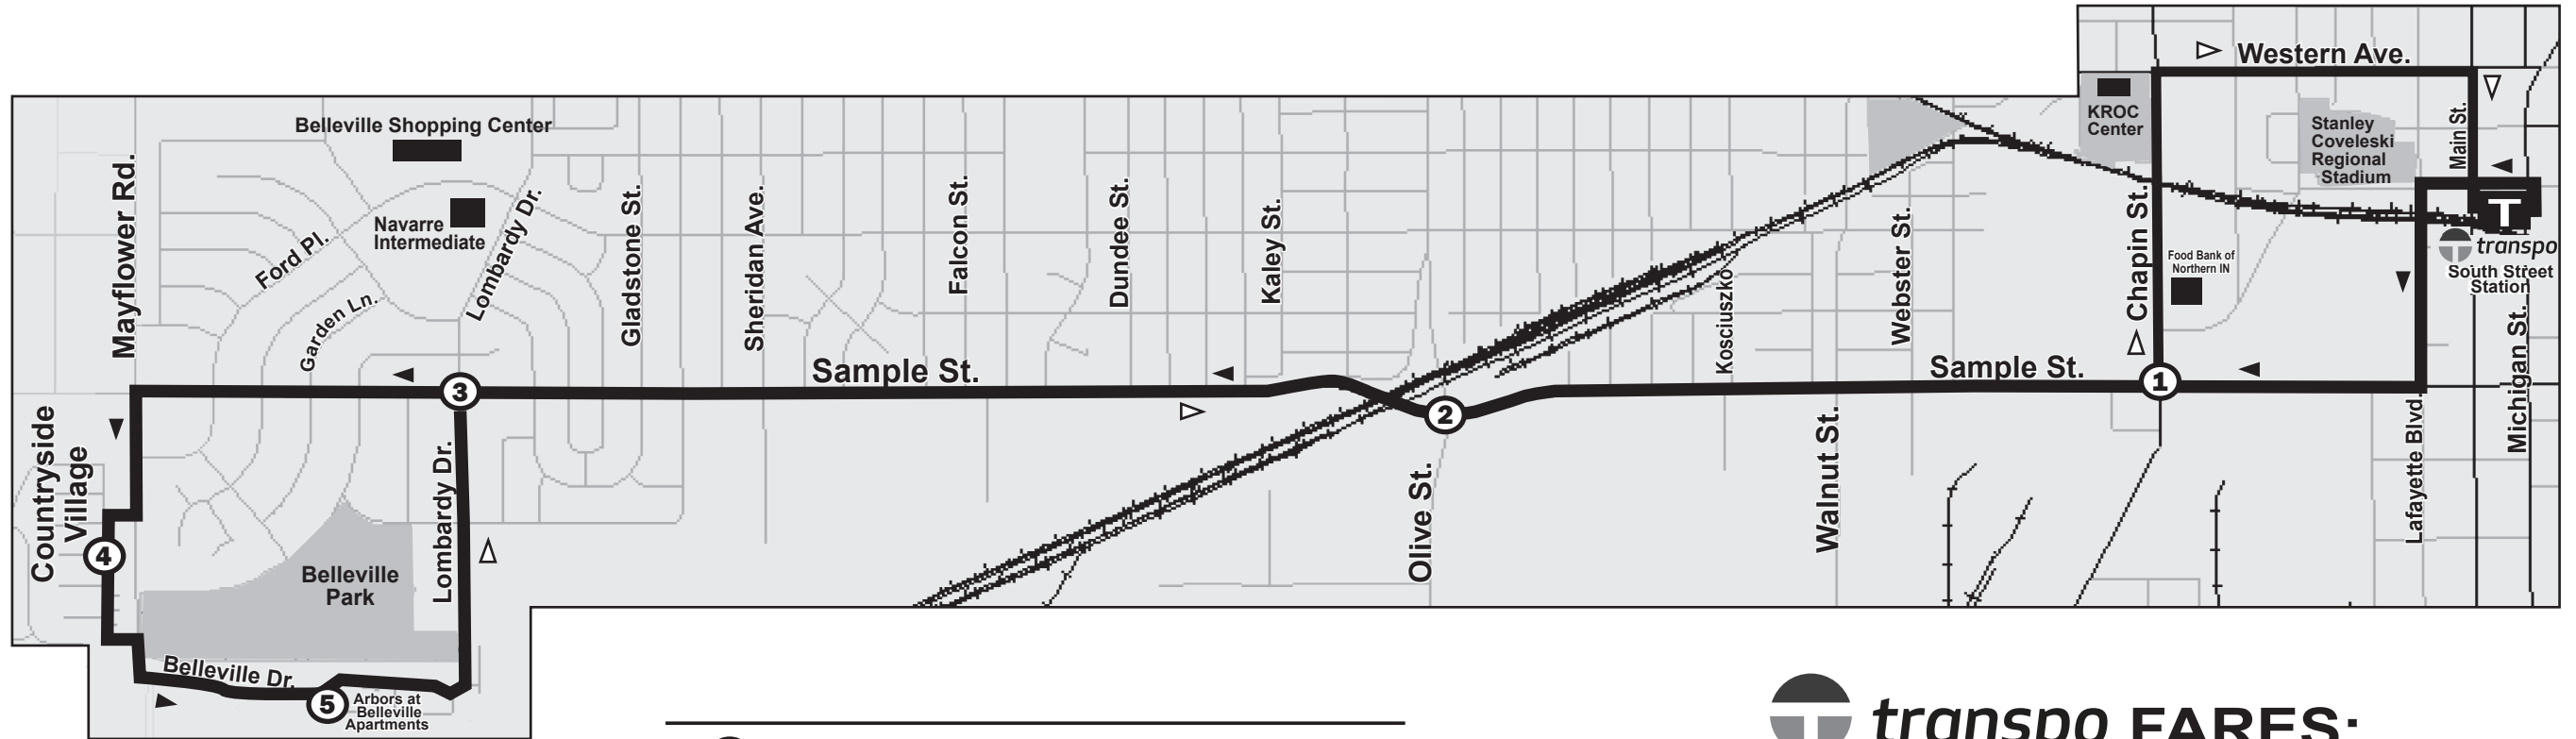

# ROUTE 14 Sample / Mayflower

- #** Time Point
- Point of Interest
- ▶** From South Street Station (Outbound)
- ◀** Return to South Street Station (Inbound)
- T** TRANSPO Transfer Centers

# WEEKDAYS

	South Street Station	Sample & Chapin	Sample & Olive	Sample & Lombardy	Countryside Village	Arbors at Belleville	Sample & Lombardy	Sample & Olive	Sample & Chapin	South Street Station
	T	1	2	3	4	5	3	2	1	T
AM	5:40	5:44	5:48	5:52	5:56	6:00	6:03	6:07	6:11	6:15
	6:40	6:44	6:48	6:52	6:56	7:00	7:03	7:07	7:11	7:15
	7:40	7:44	7:48	7:52	7:56	8:00	8:03	8:07	8:11	8:15
	8:40	8:44	8:48	8:52	8:56	9:00	9:03	9:07	9:11	9:15
	9:40	9:44	9:48	9:52	9:56	10:00	10:03	10:07	10:11	10:15
	10:40	10:44	10:48	10:52	10:56	11:00	11:03	11:07	11:11	11:15
	11:40	11:44	11:48	11:52	11:56	12:00	12:03	12:07	12:11	12:15
PM	12:40	12:44	12:48	12:52	12:56	1:00	1:03	1:07	1:11	1:15
	1:40	1:44	1:48	1:52	1:56	2:00	2:03	2:07	2:11	2:15
	2:40	2:44	2:48	2:52	2:56	3:00	3:03	3:07	3:11	3:15
	3:40	3:44	3:48	3:52	3:56	4:00	4:03	4:07	4:11	4:15
	4:40	4:44	4:48	4:52	4:56	5:00	5:03	5:07	5:11	5:15
	5:40	5:44	5:48	5:52	5:56	6:00	6:03	6:07	6:11	6:15
	6:40	6:44	6:48	6:52	6:56	7:00	7:03	7:07	7:11	7:15

# ROUTE 14 Sample / Mayflower

- ▶ South Street Station
- ▶ Countryside Village
- ▶ Arbors at Belleville Apartments
- ▶ Food Bank of Northern IN
- ▶ KROC Center

# transpo

Information Line (574) 233-2131

Website [www.sbtranspo.com](http://www.sbtranspo.com)

Follow sbtranspo  

Monday - Friday, No Saturday or Sunday service

Effective 4/12 subject to change

**Route #14 does not have Saturday service.  
Please see the #12/14 Rum Village/Sample schedule for Saturday service.**