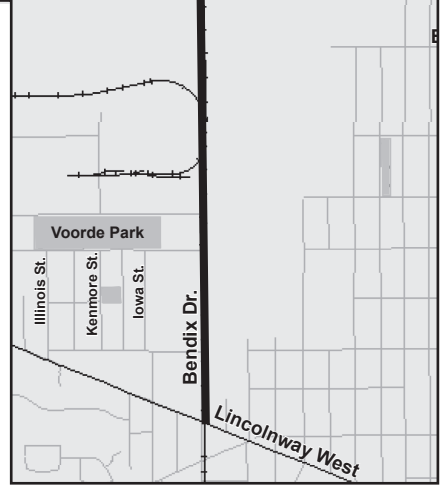

Route 16 / Blackthorn Express / II

There are NO passenger pickups or drop offs between South Street Station and the corner of Lincolnway and Bendix Dr. This includes traveling through downtown from South Street Station, along Lincolnway until Bendix Dr.

- Time Point
- Point of Interest
- From South Street Station (Outbound)
- Return to South Street Station (Inbound)
- TRANSPO Transfer Centers

transpo FARES:

Adult Base Fare	\$1.00
Discount Fare	50¢
<i>Disabled persons, Medicare card holders, and persons age 65 and over upon presentation of a Medicare card, photo identification showing age over 65, or a Handi-card.</i>	
Children (4 & under)	FREE
<i>Limit 2 children per fare paying adult.</i>	
31 Day Pass	\$35
31 Day Student Pass	\$30
2 Week Pass	\$18
Day Pass	\$3.00

Information Line (574) 233-2131 / Website www.sbtranspo.com

Follow sbtranspo

WEEKDAYS

BLACKTHORN EXPRESS TIMES

	South Street Station	Bendix & Lathrop	Cleveland & Ralph Jones	Brick & Olive	Nimtz & Moureau	Lathrop & Bendix	South Street Station
	T	1	2	3	4	1	T
AM	7:20	7:34	7:42	7:48	7:53	8:06	8:20
	8:20	8:34	8:42	8:48	8:53	9:06	9:20
PM	2:20	2:34	2:42	2:48	2:53	3:06	3:20
	3:20	3:34	3:42	3:48	3:53	4:06	4:20

BLACKTHORN EXPRESS II TIMES

	South Street Station	Bendix & Lathrop	SB Career Academy	Brick & Olive	Cleveland & Ralph Jones	Lathrop & Bendix	South Street Station
	T	1	5	3	2	1	T
AM	6:50	7:10	7:20	7:30	7:38	7:45	8:00
PM	4:45	5:00	5:10	5:25	5:32	5:41	5:55