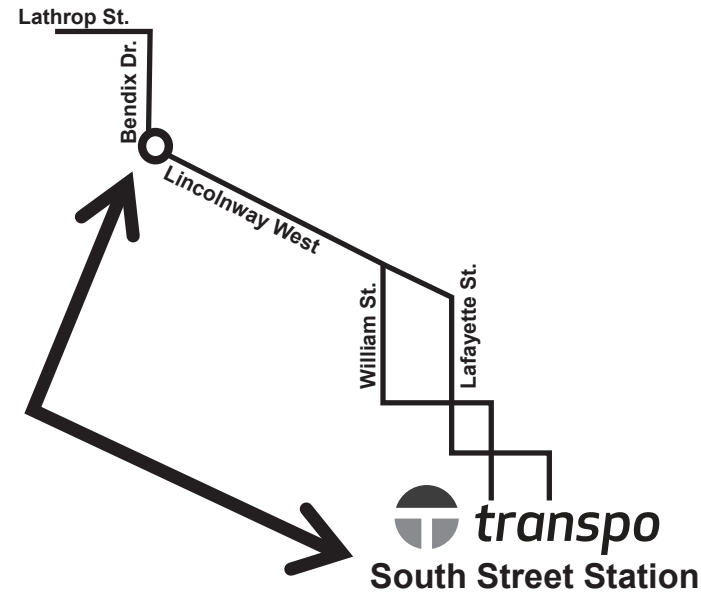

Route 16 / Blackthorn Express / II

There are NO passenger pickups or drop offs between South Street Station and the corner of Lincolnway and Bendix Dr. This includes traveling through downtown from South Street Station, along Lincolnway until Bendix Dr.

Information Line (574) 233-2131 / Website www.sbtranspo.com

Follow sbtranspo

WEEKDAYS

BLACKTHORN EXPRESS TIMES

	South Street Station	Bendix & Lathrop	Cleveland & Ralph Jones	Brick & Olive	Nimtz & Moureau	Lathrop & Bendix	South Street Station
	T	1	2	3	4	1	T
AM	7:20	7:34	7:42	7:48	7:53	8:06	8:20
	8:20	8:34	8:42	8:48	8:53	9:06	9:20
PM	2:20	2:34	2:42	2:48	2:53	3:06	3:20
	3:20	3:34	3:42	3:48	3:53	4:06	4:20

BLACKTHORN EXPRESS II TIMES

	South Street Station	Bendix & Lathrop	SB Career Academy	Brick & Olive	Cleveland & Ralph Jones	Lathrop & Bendix	South Street Station
	T	1	5	3	2	1	T
AM	6:50	7:10	7:20	7:30	7:38	7:45	8:00
PM	4:45	5:00	5:10	5:25	5:32	5:41	5:55

It has fewer stops along the way resulting in a faster, more efficient commute.

Because it is a shuttle service with limited stops, there are NO passenger pickups or drop offs between South Street Station and the intersection of Lincolnway and Bendix Dr.