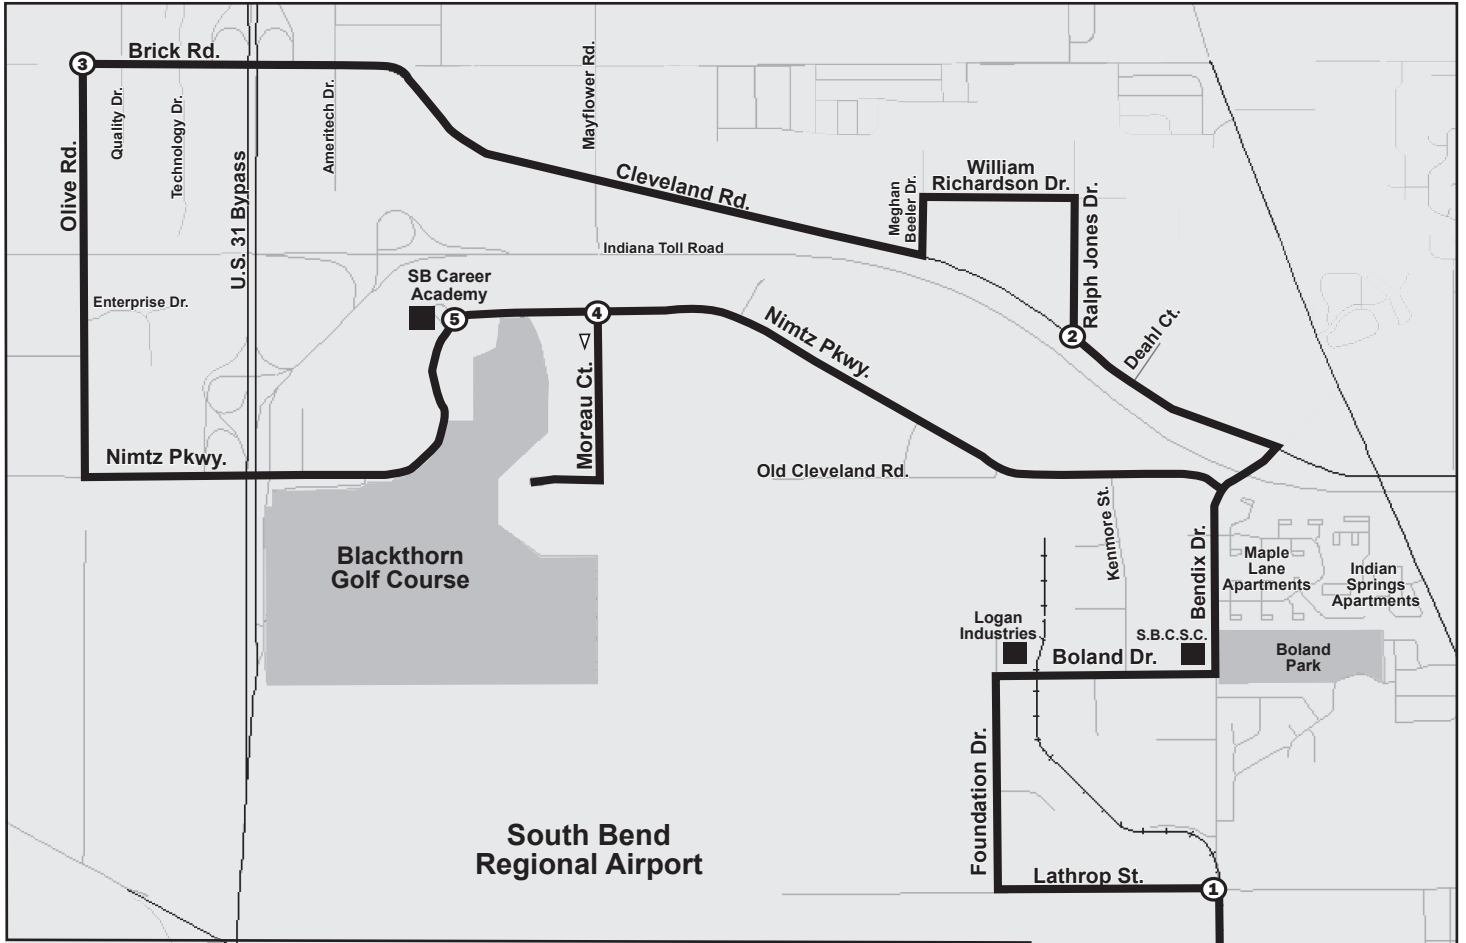

Route 16 / Blackthorn Express / II

There are NO passenger pickups or drop offs between South Street Station and the corner of Lincolnway and Bendix Dr. This includes traveling through downtown from South Street Station, along Lincolnway until Bendix Dr.

- Time Point
- Point of Interest
- From South Street Station (Outbound)
- Return to South Street Station (Inbound)
- TRANSPO Transfer Centers

transpo FARES:

Adult Base Fare	\$1.00
Discount Fare	50¢
<i>Disabled persons, Medicare card holders, and persons age 65 and over upon presentation of a Medicare card, photo identification showing age over 65, or a Handi-card.</i>	
Children (4 & under)	FREE
<i>Limit 2 children per fare paying adult.</i>	
31 Day Pass	\$35
31 Day Student Pass	\$30
2 Week Pass	\$18
Day Pass	\$3.00

Information Line (574) 233-2131 / Website www.sbtranspo.com

Follow sbtranspo

WEEKDAYS

BLACKTHORN EXPRESS TIMES

	South Street Station	Bendix & Lathrop	Cleveland & Ralph Jones	Brick & Olive	Nimtz & Moureau	Lathrop & Bendix	South Street Station
	T	1	2	3	4	1	T
AM	7:20	7:34	7:42	7:48	7:53	8:06	8:20
	8:20	8:34	8:42	8:48	8:53	9:06	9:20
PM	2:20	2:34	2:42	2:48	2:53	3:06	3:20
	3:20	3:34	3:42	3:48	3:53	4:06	4:20

*The Blackthorn Express II is open to the public but only runs while South Bend Career Academy is in session.

The Blackthorn Express & Blackthorn Express II are shuttle services from TRANSPO's South Street Station to the Blackthorn Industrial area.