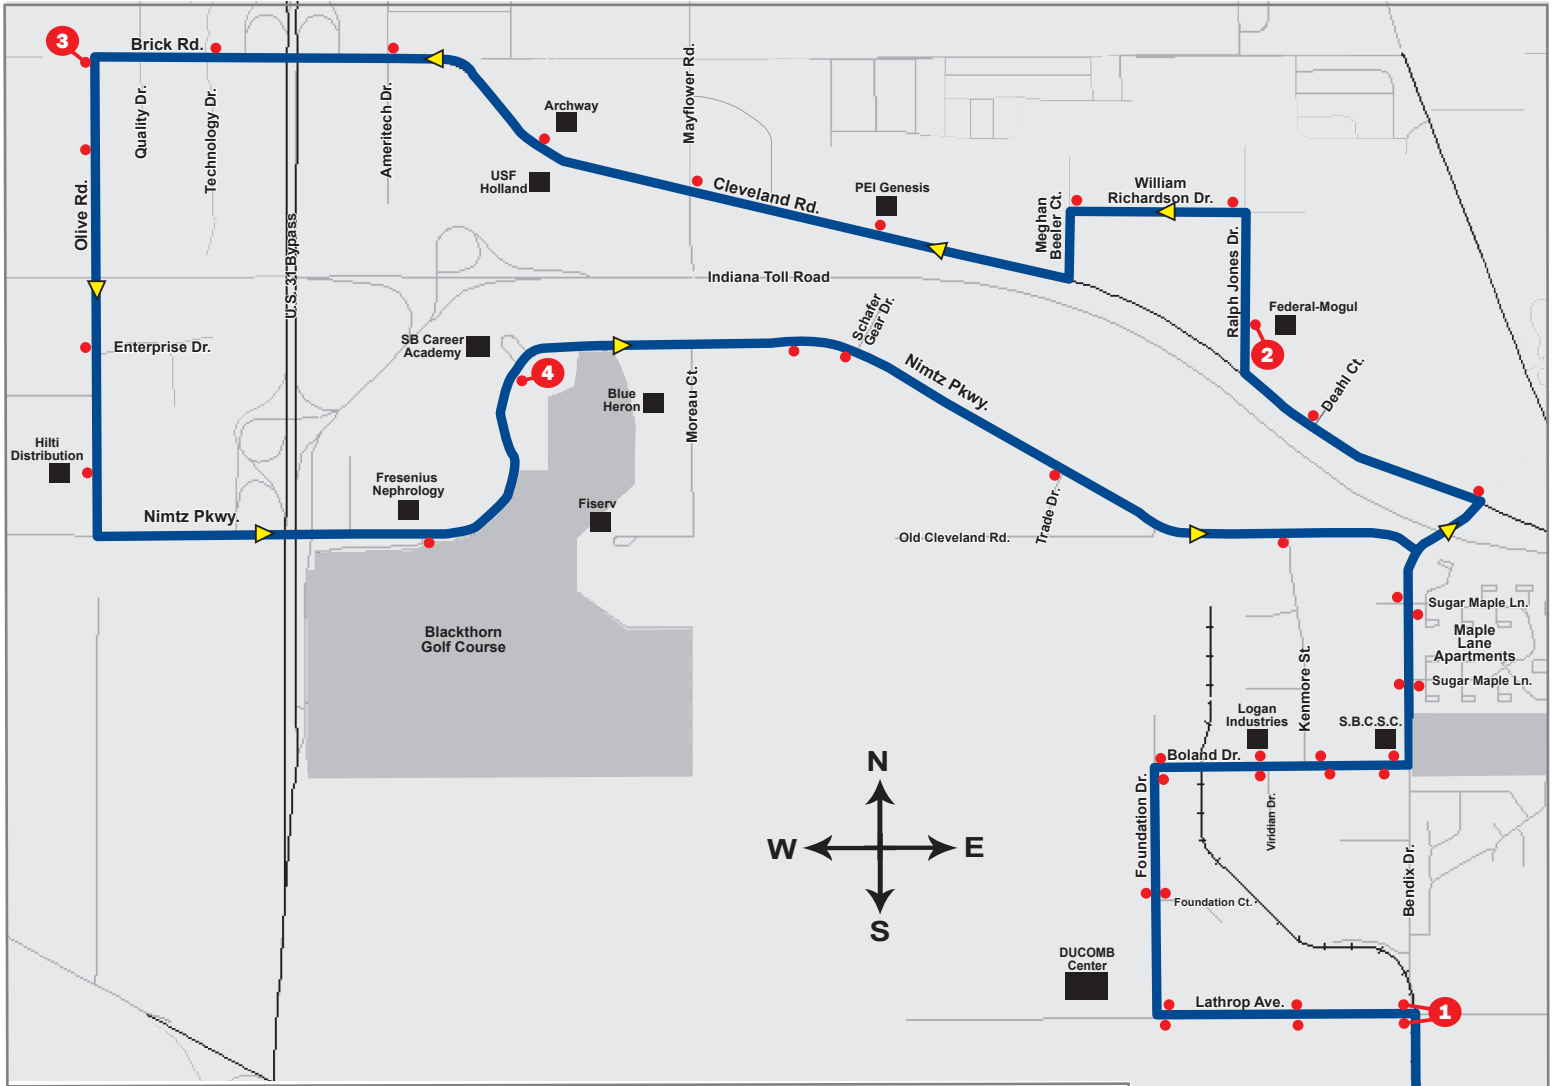

# Route 16 / Blackthorn Express / II

**There are NO passenger pickups or drop offs between South Street Station and the corner of Lincolnway and Bendix Dr. This includes traveling through downtown from South Street Station and along Lincolnway.**

- Time Point
- Designated Bus Stop
- Point of Interest
- Direction of one-way travel on route
- Transpo Transfer Centers

**Information Line (574) 233-2131 / Website [www.sbtranspo.com](http://www.sbtranspo.com)**

## BLACKTHORN EXPRESS TIMES

	South Street Station	Lathrop & Bendix	Cleveland & Ralph Jones	Brick & Olive	SB Career Academy	Lathrop & Bendix	South Street Station
	T	1	2	3	4	1	T
AM	7:20	7:34	7:42	7:48	7:51	8:04	8:20
	8:20	8:34	8:42	8:48	8:51	9:04	9:20
PM	2:20	2:34	2:42	2:48	2:51	3:04	3:20
	3:20	3:34	3:42	3:48	3:51	4:04	4:20

It has fewer stops along the way resulting in a faster, more efficient commute.

Because it is an express service with limited stops, there are NO passenger pickups or drop offs between South Street Station and the intersection of Lincolnway and Bendix Dr.