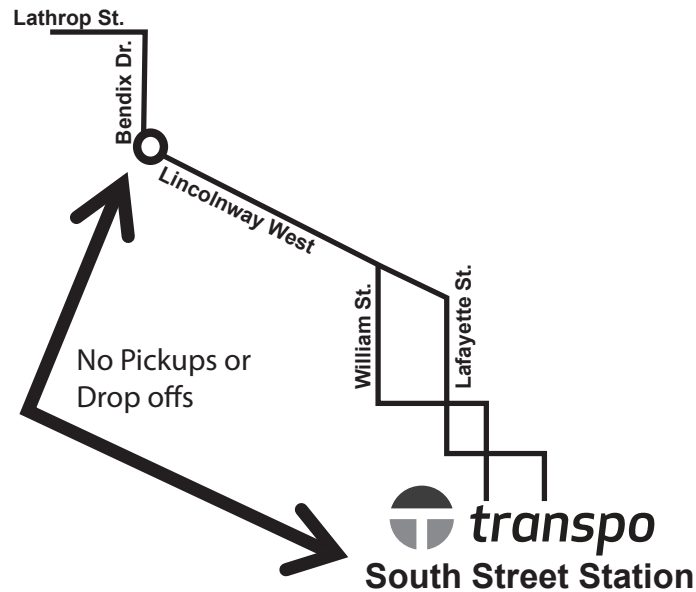

# Route 16 / Blackthorn Express / II

**There are NO passenger pickups or drop offs between South Street Station and the corner of Lincolnway and Bendix Dr. This includes traveling through downtown from South Street Station and along Lincolnway.**

## BLACKTHORN EXPRESS II TIMES

	South Street Station	Lathrop & Bendix	SB Career Academy	Brick & Olive	Cleveland & Ralph Jones	Lathrop & Bendix	South Street Station
	T	1	4	3	2	1	T
AM	6:50	7:10	7:20	7:30	7:38	7:45	8:00
PM	4:45	5:00	5:10	5:25	5:32	5:41	5:55

\*The Blackthorn Express II is open to the public but only runs while South Bend Career Academy is in session.

The Blackthorn Express & Blackthorn Express II are express services from Transpo's South Street Station to the Blackthorn Industrial area.

It has fewer stops along the way resulting in a faster, more efficient commute.

Because it is an express service with limited stops, there are NO passenger pickups or drop offs between South Street Station and the intersection of Lincolnway and Bendix Dr.