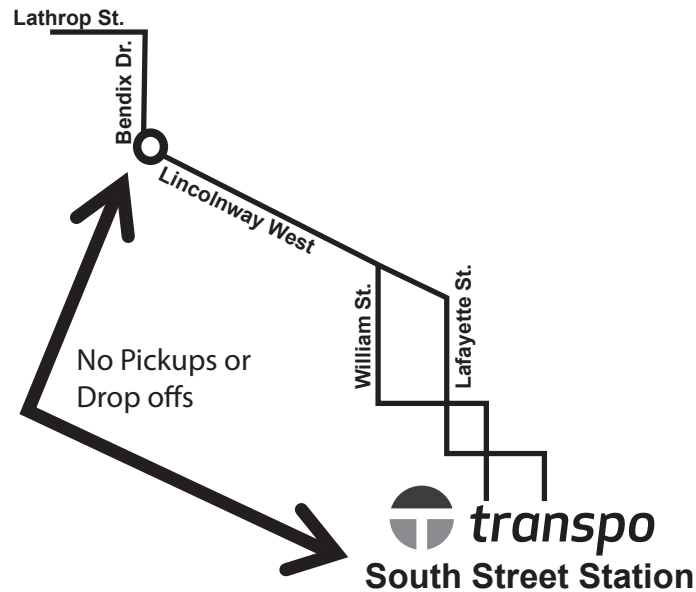

# Route 16 / Blackthorn Express / II

**There are NO passenger pickups or drop offs between South Street Station and the corner of Lincolnway and Bendix Dr. This includes traveling through downtown from South Street Station and along Lincolnway.**

## BLACKTHORN EXPRESS TIMES

	South Street Station	Lathrop & Bendix	Cleveland & Ralph Jones	Brick & Olive	SB Career Academy	Lathrop & Bendix	South Street Station
	T	1	2	3	4	1	T
AM	7:20	7:34	7:42	7:48	7:51	8:04	8:20
	8:20	8:34	8:42	8:48	8:51	9:04	9:20
PM	2:20	2:34	2:42	2:48	2:51	3:04	3:20
	3:20	3:34	3:42	3:48	3:51	4:04	4:20

## BLACKTHORN EXPRESS II TIMES

	South Street Station	Lathrop & Bendix	SB Career Academy	Brick & Olive	Cleveland & Ralph Jones	Lathrop & Bendix	South Street Station
	T	1	4	3	2	1	T
AM	6:50	7:10	7:20	7:30	7:38	7:45	8:00
PM	4:45	5:00	5:10	5:25	5:32	5:41	5:55

It has fewer stops along the way resulting in a faster, more efficient commute.

Because it is a shuttle service with limited stops, there are NO passenger pickups or drop offs between South Street Station and the intersection of Lincolnway and Bendix Dr.