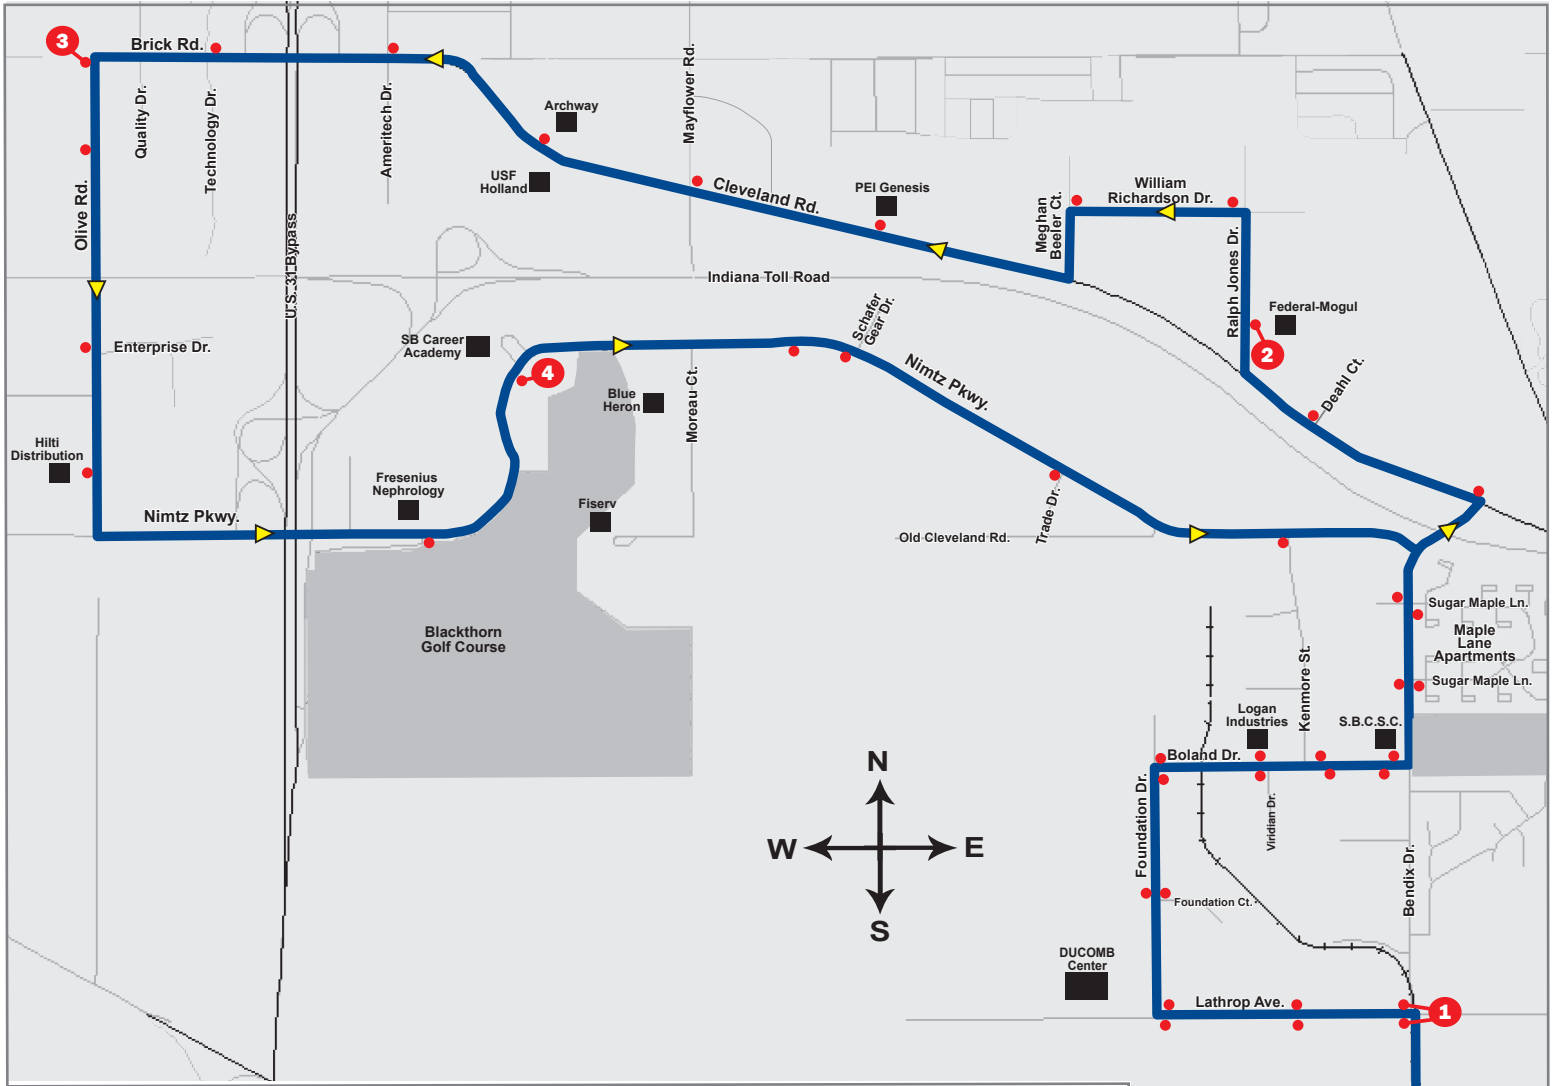

# Route 16 / Blackthorn Express / II

**There are NO passenger pickups or drop offs between South Street Station and the corner of Lincolnway and Bendix Dr. This includes traveling through downtown from South Street Station and along Lincolnway.**

- Time Point
- Designated Bus Stop
- Point of Interest
- Direction of one-way travel on route
- Transpo Transfer Centers

**Information Line (574) 233-2131 / Website [www.sbtranspo.com](http://www.sbtranspo.com)**

## BLACKTHORN EXPRESS TIMES

	South Street Station	Lathrop & Bendix	Cleveland & Ralph Jones	Brick & Olive	SB Career Academy	Lathrop & Bendix	South Street Station
	T	1	2	3	4	1	T
AM	7:20	7:34	7:42	7:48	7:51	8:04	8:20
	8:20	8:34	8:42	8:48	8:51	9:04	9:20
PM	2:20	2:34	2:42	2:48	2:51	3:04	3:20
	3:20	3:34	3:42	3:48	3:51	4:04	4:20

It has fewer stops along the way resulting in a faster, more efficient commute.

Because it is a shuttle service with limited stops, there are NO passenger pickups or drop offs between South Street Station and the intersection of Lincolnway and Bendix Dr.