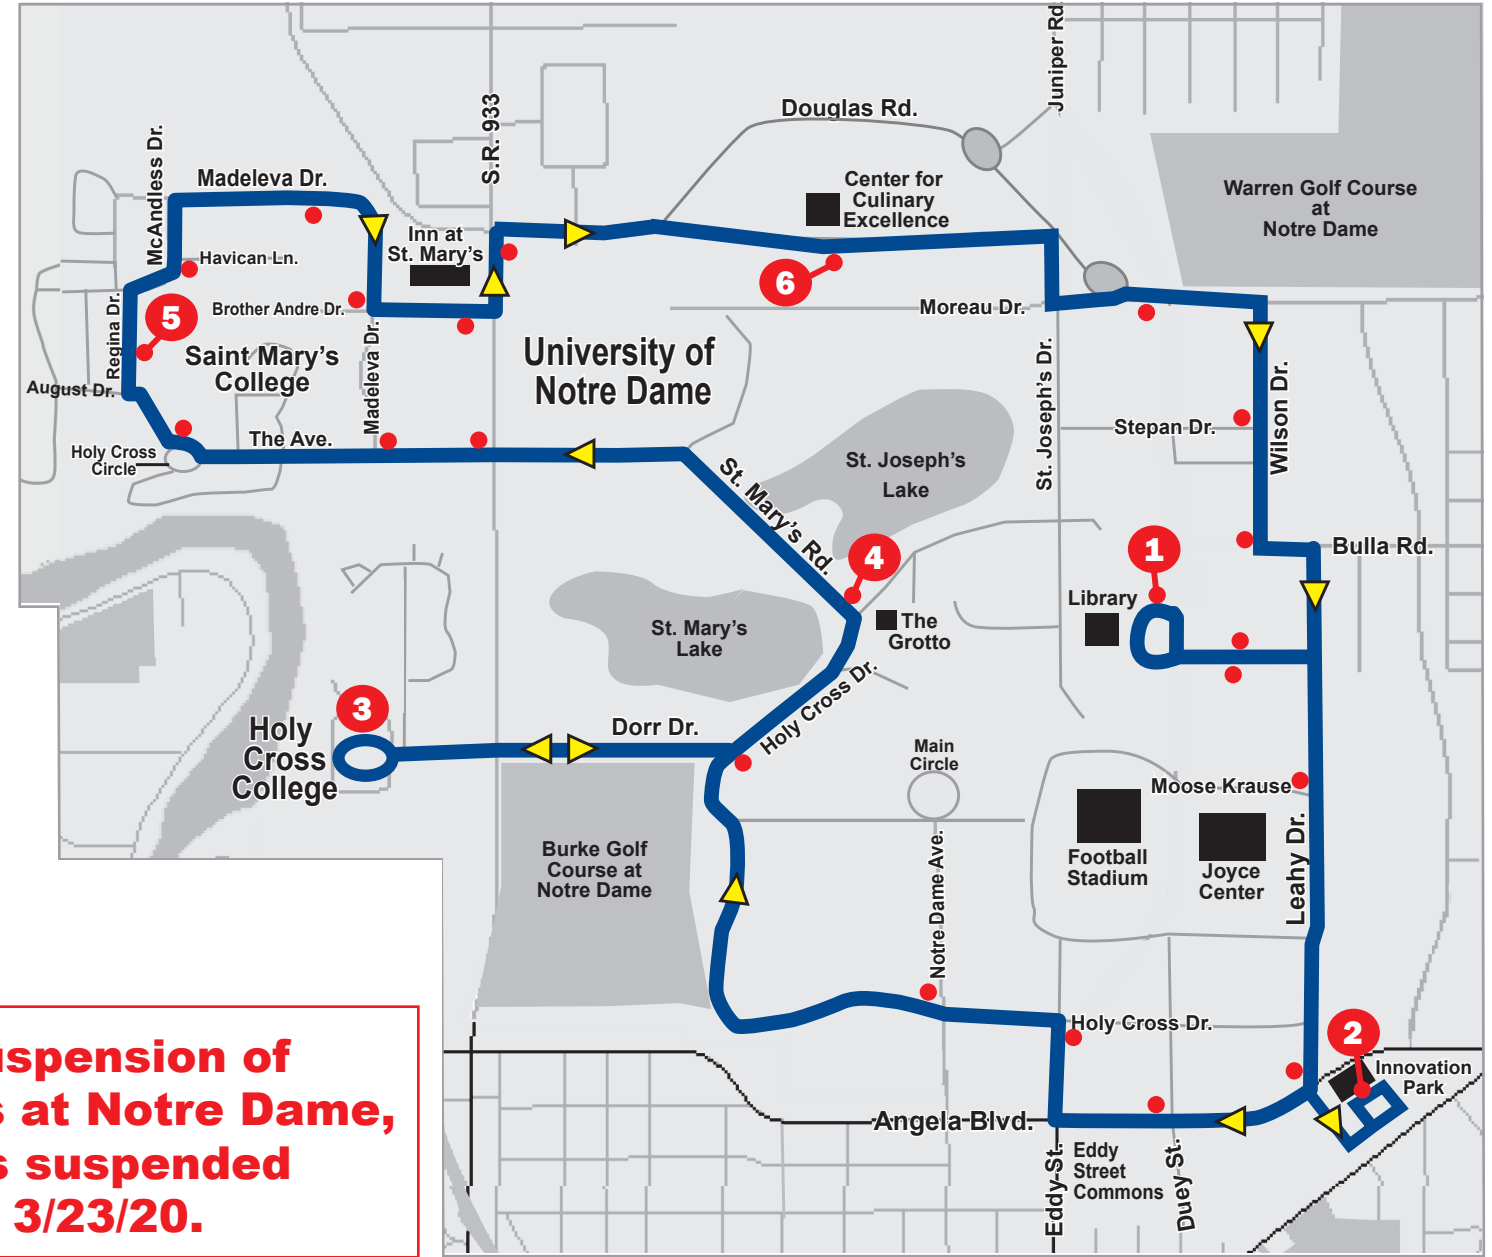

Route 17 / The SWEEP

- Time Point
- Designated Bus Stop
- Point of Interest
- Direction of one-way travel on route
- Transpo Transfer Centers

transpo FARES:

Adult Base Fare	$1.00
Discount Fare	50¢
<i>Disabled persons, Medicare card holders, and persons age 65 and over upon presentation of a Medicare card, photo identification showing age over 65, or a Handi-card.</i>	
Children (4 & under)	FREE
<i>Limit 2 children per fare paying adult.</i>	
31 Day Pass	$35
31 Day Student Pass	$30
2 Week Pass	$18
Day Pass	$.30

Due to the suspension of in-person classes at Notre Dame, The Sweep is suspended effective 3/23/20.