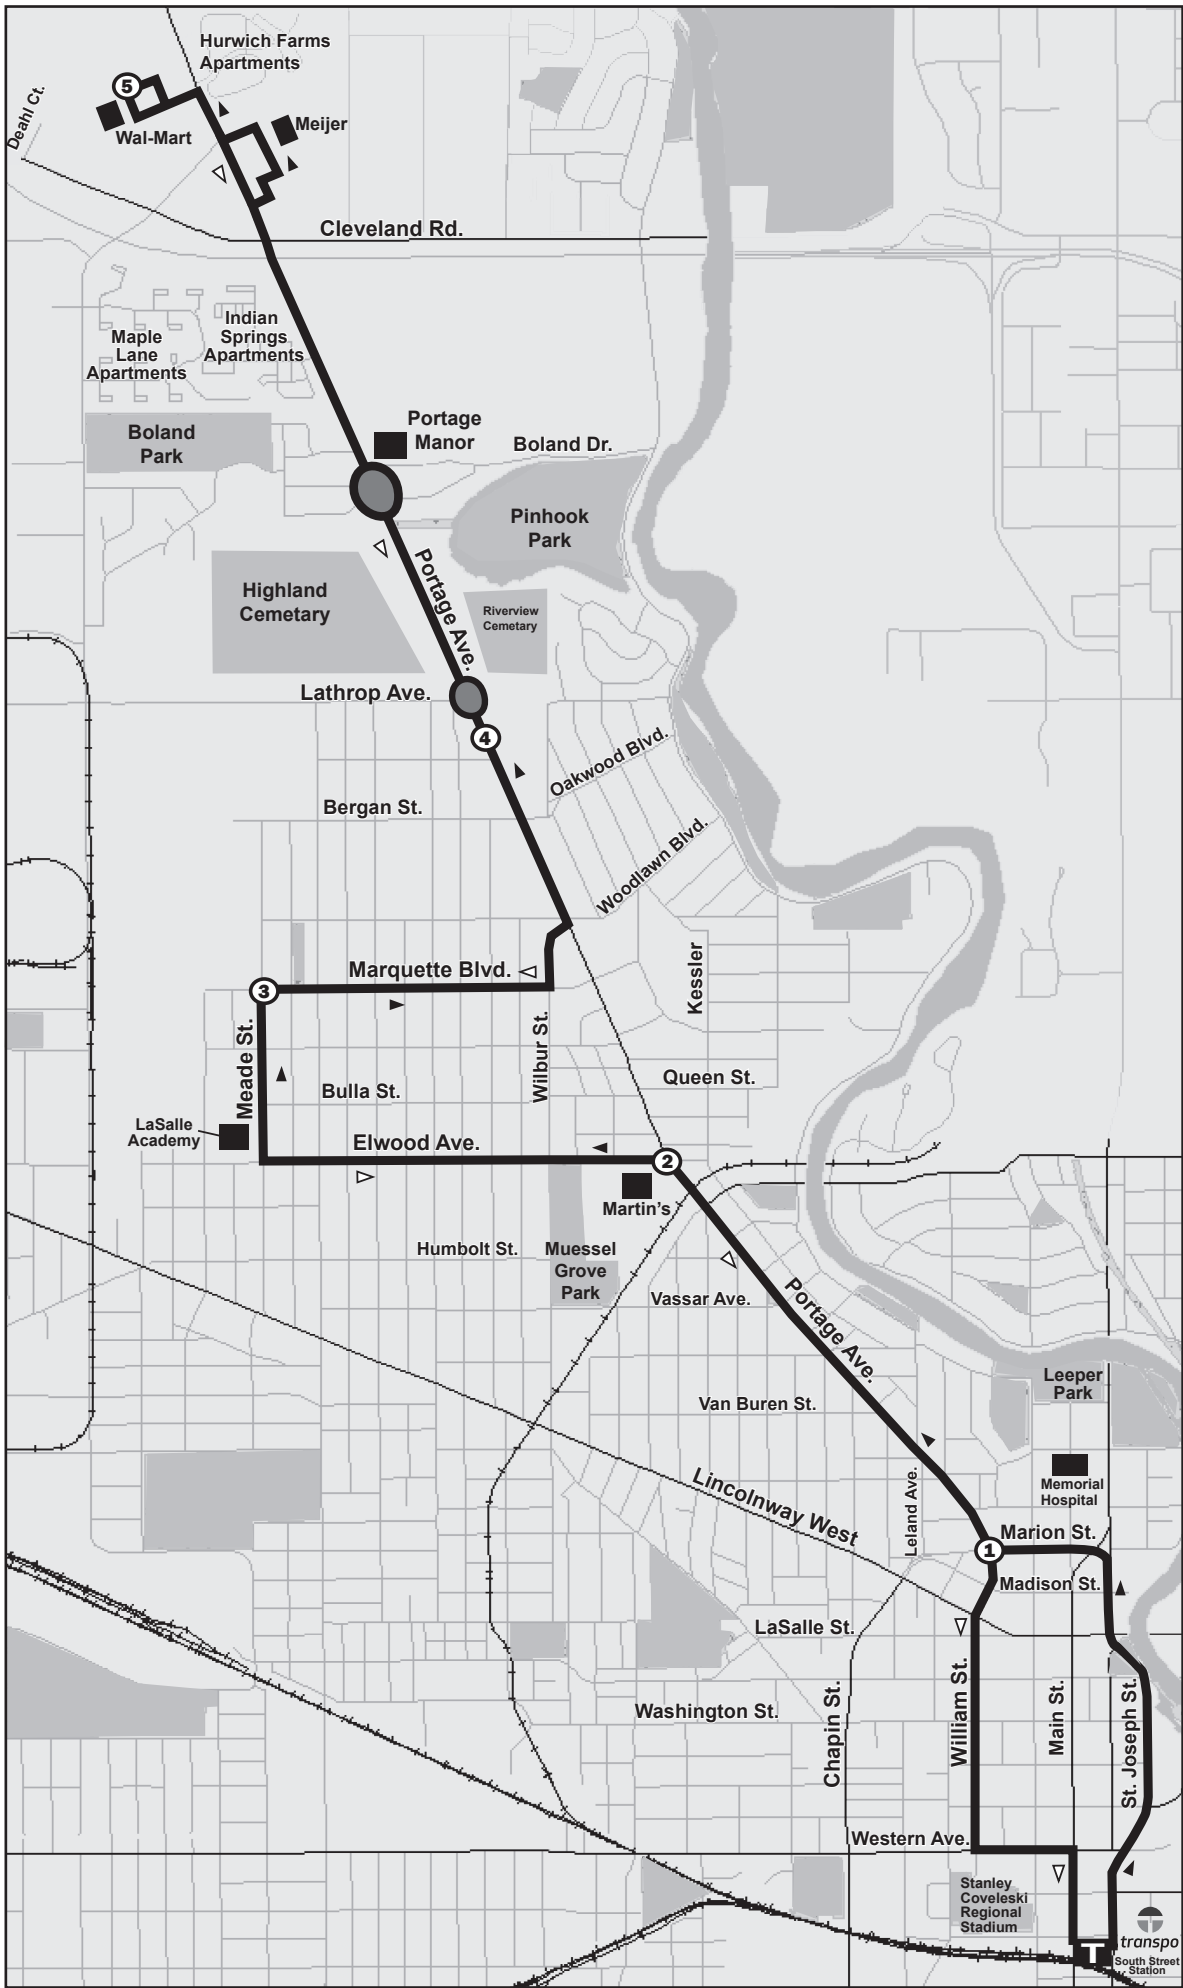

# ROUTE 3A Portage

- #** Time Point
- Point of Interest
- ▶** From South Street Station (Outbound)
- ▽** Return to South Street Station (Inbound)
- T** TRANSPO Transfer Centers

## transpo FARES:

Adult Base Fare	\$1.00
Discount Fare	50¢
<i>Disabled persons, Medicare card holders, and persons age 65 and over upon presentation of a Medicare card, photo identification showing age over 65, or a Handi-card.</i>	
Children (4 & under)	FREE
<i>Limit 2 children per fare paying adult.</i>	
31 Day Pass	\$35
31 Day Student Pass	\$30
2 Week Pass	\$18
Day Pass	\$3.00

# ROUTE 3A Portage

- ▶ South Street Station
- ▶ Memorial Hospital
- ▶ Elwood/Portage Shopping Ctr.
- ▶ Near Northwest Neighborhood
- ▶ LaSalle Intermediate Center
- ▶ Portage Manor
- ▶ Indian Springs Apartments
- ▶ Meijer
- ▶ Hurwich Apartments
- ▶ Walmart