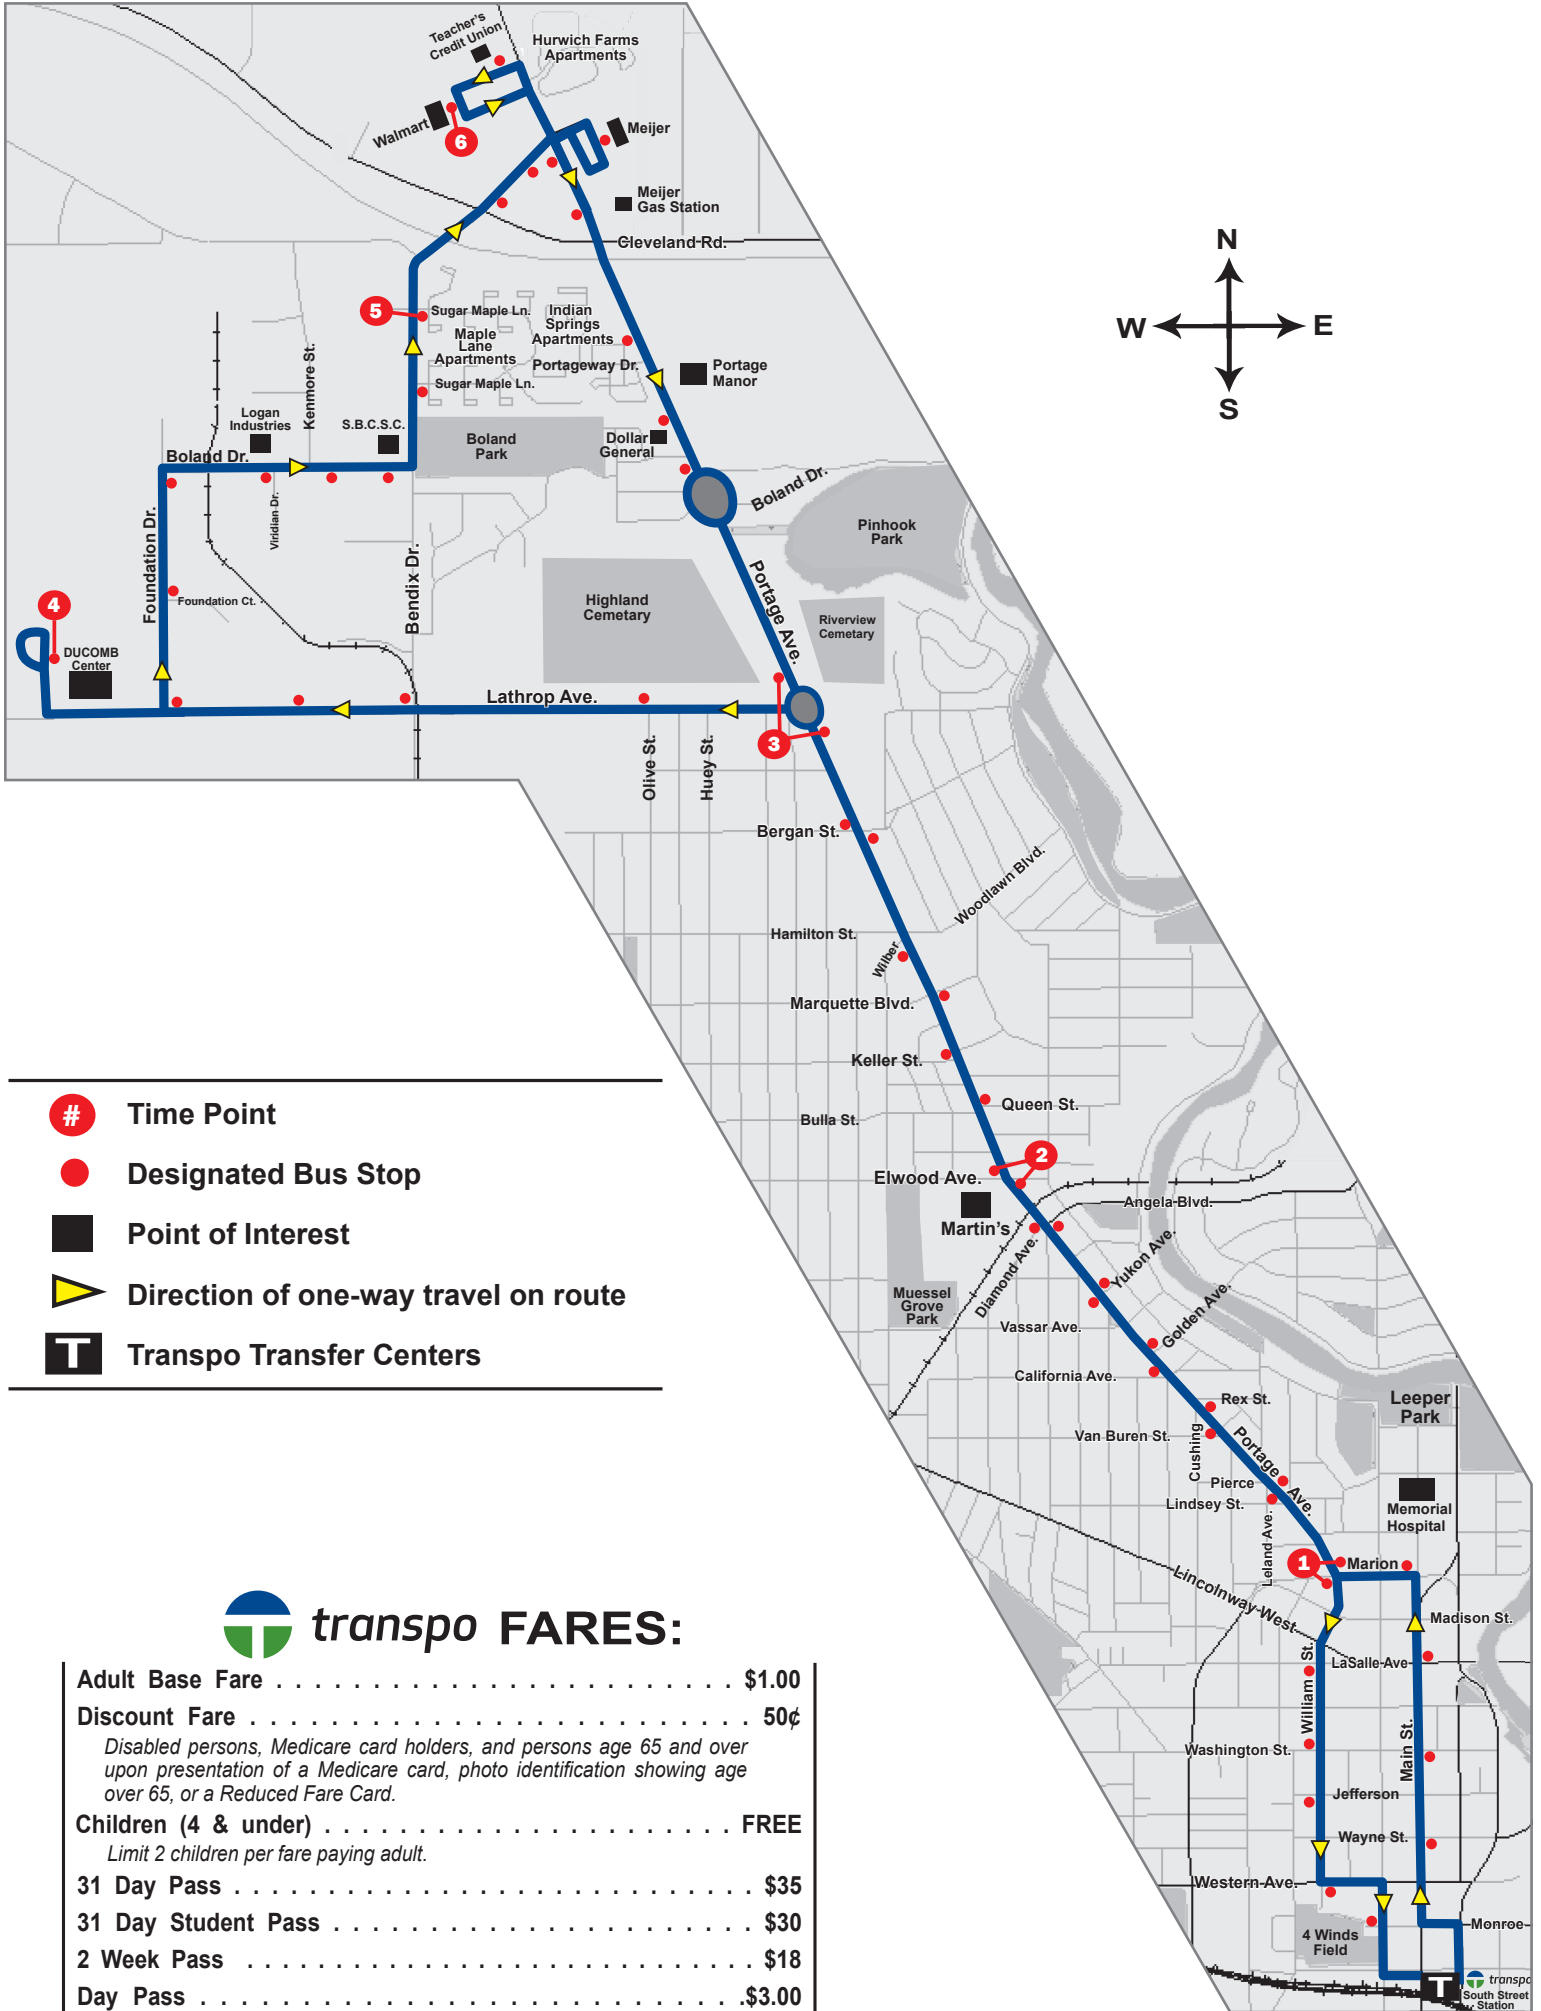

ROUTE 3B Portage

- # Time Point
- Designated Bus Stop
- Point of Interest
- ▶ Direction of one-way travel on route
- T Transpo Transfer Centers

transpo FARES:

Adult Base Fare	\$1.00
Discount Fare	50¢
<i>Disabled persons, Medicare card holders, and persons age 65 and over upon presentation of a Medicare card, photo identification showing age over 65, or a Reduced Fare Card.</i>		
Children (4 & under)	FREE
<i>Limit 2 children per fare paying adult.</i>		
31 Day Pass	\$35
31 Day Student Pass	\$30
2 Week Pass	\$18
Day Pass	\$.30

Information Line (574) 233-2131 / Website www.sbtranspo.com

WEEKDAYS

	South Street Station	William & Marion	Portage & Elwood	Portage & Lathrop	DUCOMB Center	Bendix & Sugar Maple	Walmart	Portage & Lathrop	Portage & Elwood	William & Marion	South Street Station
	T	1	2	3	4	5	6	3	2	1	T
AM	5:45	5:51	5:54	5:57	6:06	6:11	6:15	6:20	6:25	6:30	6:35
	6:45	6:51	6:54	6:57	7:06	7:11	7:15	7:20	7:25	7:30	7:35
	7:45	7:51	7:54	7:57	8:06	8:11	8:15	8:20	8:25	8:30	8:35
	8:45	8:51	8:54	8:57	9:06	9:11	9:15	9:20	9:25	9:30	9:35
	9:45	9:51	9:54	9:57	10:06	10:11	10:15	10:20	10:25	10:30	10:35
	10:45	10:51	10:54	10:57	11:06	11:11	11:15	11:20	11:25	11:30	11:35
PM	11:45	11:51	11:54	11:57	12:06	12:11	12:15	12:20	12:25	12:30	12:35
	12:45	12:51	12:54	12:57	1:06	1:11	1:15	1:20	1:25	1:30	1:35
	1:45	1:51	1:54	1:57	2:06	2:11	2:15	2:20	2:25	2:30	2:35
	2:45	2:51	2:54	2:57	3:06	3:11	3:15	3:20	3:25	3:30	3:35
	3:45	3:51	3:54	3:57	4:06	4:11	4:15	4:20	4:25	4:30	4:35
	4:45	4:51	4:54	4:57	5:06	5:11	5:15	5:20	5:25	5:30	5:35
	5:45	5:51	5:54	5:57	6:06	6:11	6:15	6:20	6:25	6:30	6:35

OUTBOUND

INBOUND

ROUTE 3B Portage

- ▶ South Street Station
- ▶ Memorial Hospital
- ▶ Elwood/Portage Shopping Ctr.
- ▶ DUCOMB Center
- ▶ Logan Industries
- ▶ Maple Lane Apartments
- ▶ Meijer
- ▶ Hurwich Apartments
- ▶ Walmart
- ▶ Indian Springs Apartments
- ▶ Portage Manor