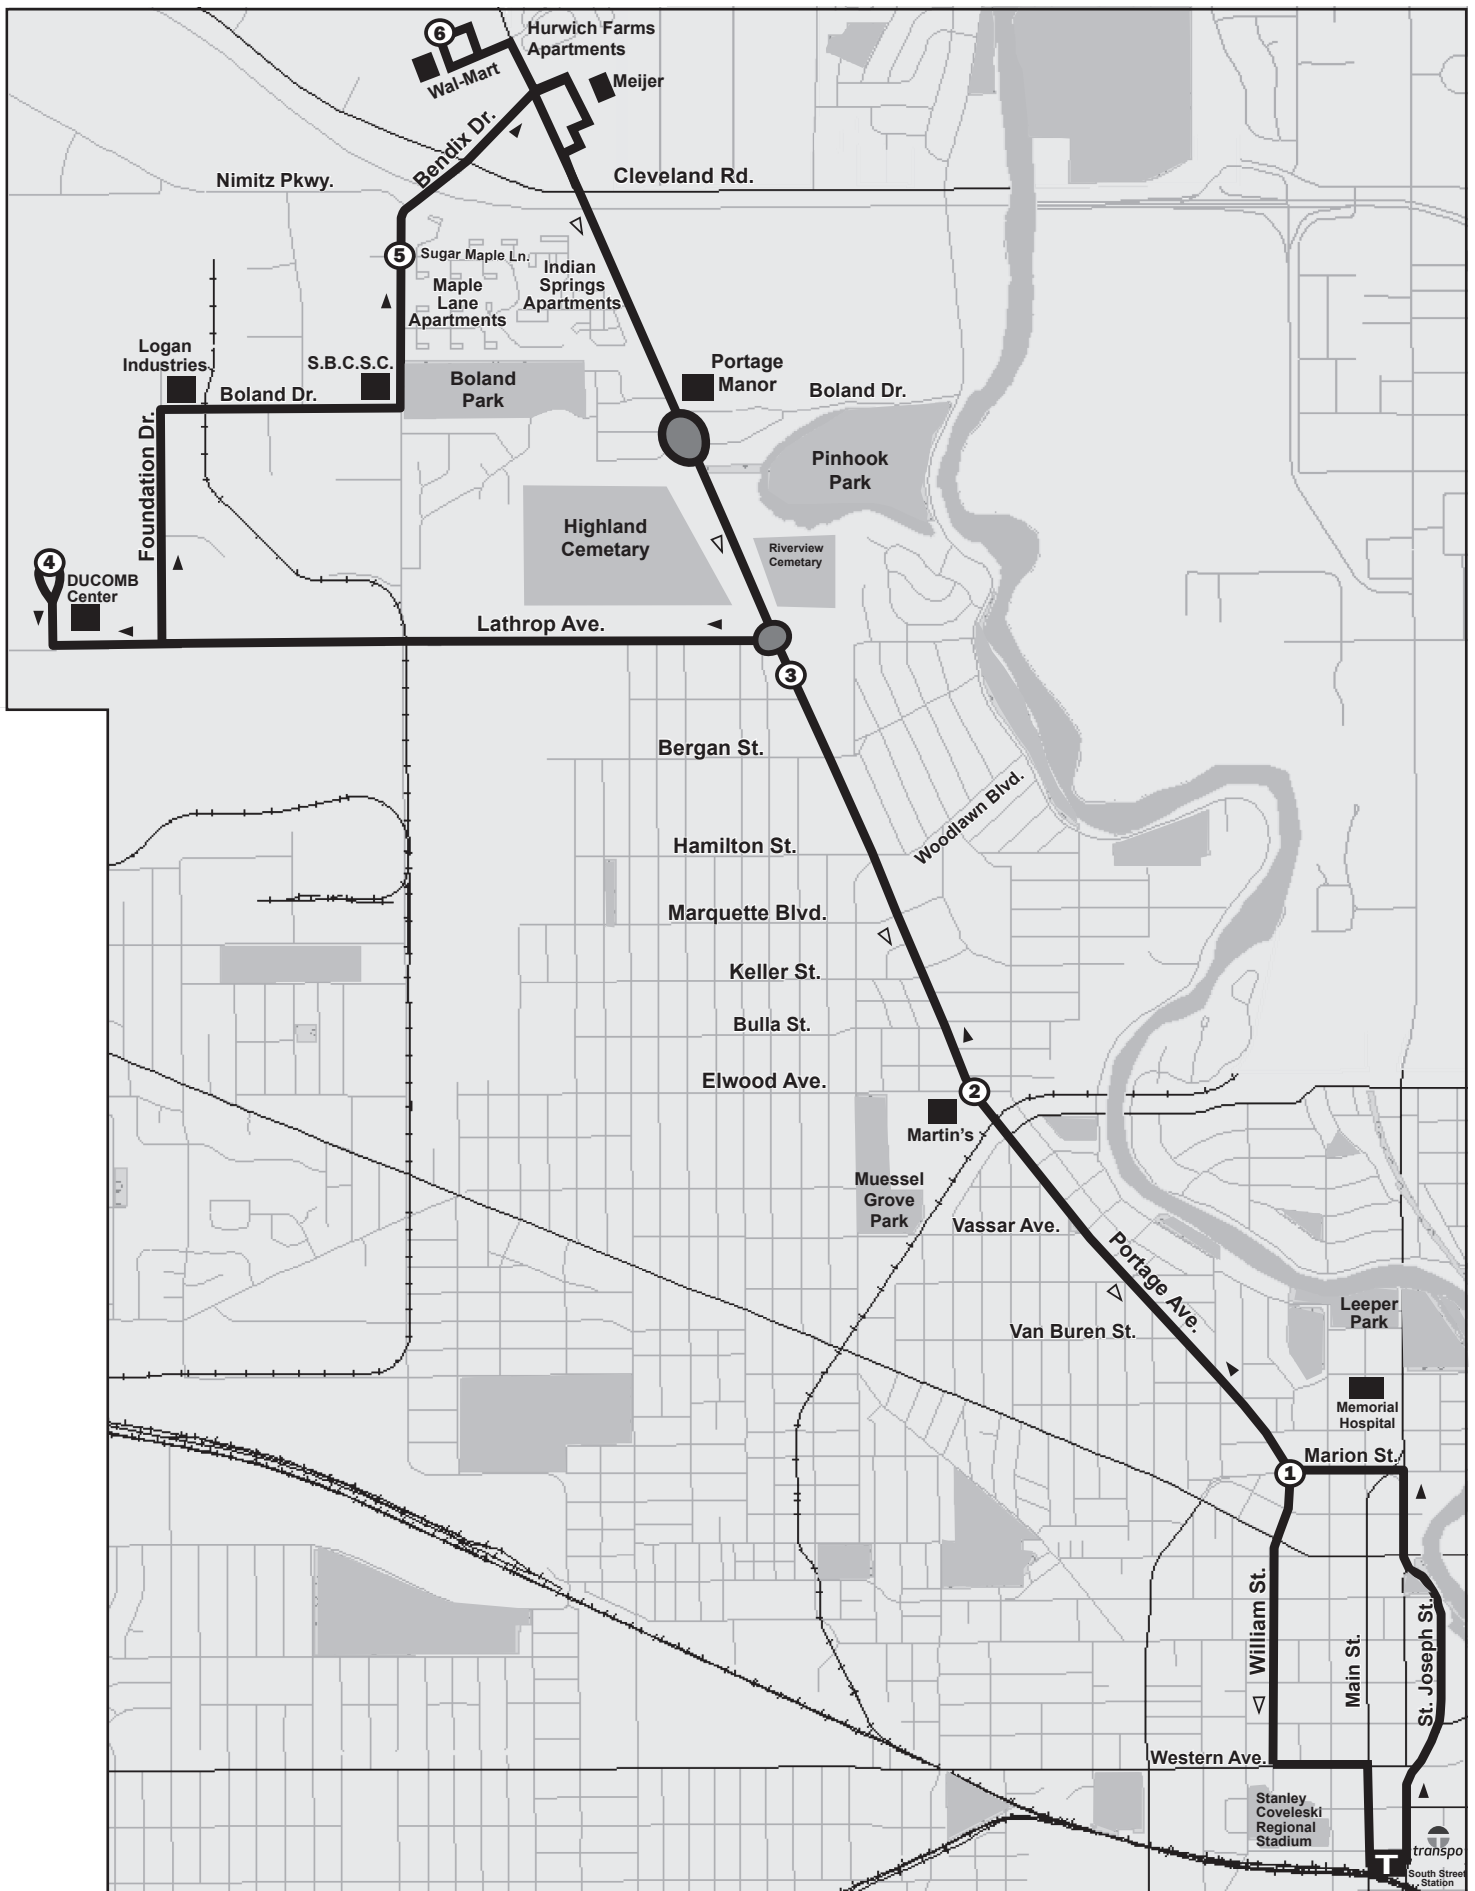

ROUTE 3B Portage

transpo FARES:

- Time Point**
- Point of Interest**
- From South Street Station (Outbound)**
- Return to South Street Station (Inbound)**
- TRANSPO Transfer Centers**

Adult Base Fare	\$1.00
Discount Fare	50¢
<i>Disabled persons, Medicare card holders, and persons age 65 and over upon presentation of a Medicare card, photo identification showing age over 65, or a Handi-card.</i>	
Children (4 & under)	FREE
<i>Limit 2 children per fare paying adult.</i>	
31 Day Pass	\$35
31 Day Student Pass	\$30
2 Week Pass	\$18
Day Pass	\$3.00

Information Line (574) 233-2131 / Website www.sbtranspo.com

Follow sbtranspo

WEEKDAYS

	South Street Station	Marion & William	Portage & Elwood	Portage & Lathrop	DUCOMB Center	Bendix & Sugar Maple	Walmart	Portage & Lathrop	Portage & Elwood	Marion & William	South Street Station
	T	1	2	3	4	5	6	3	2	1	T
AM	5:45	5:51	5:54	5:57	6:06	6:11	6:15	6:20	6:25	6:30	6:35
	6:45	6:51	6:54	6:57	7:06	7:11	7:15	7:20	7:25	7:30	7:35
	7:45	7:51	7:54	7:57	8:06	8:11	8:15	8:20	8:25	8:30	8:35
	8:45	8:51	8:54	8:57	9:06	9:11	9:15	9:20	9:25	9:30	9:35
	9:45	9:51	9:54	9:57	10:06	10:11	10:15	10:20	10:25	10:30	10:35
	10:45	10:51	10:54	10:57	11:06	11:11	11:15	11:20	11:25	11:30	11:35
	11:45	11:51	11:54	11:57	12:06	12:11	12:15	12:20	12:25	12:30	12:35
PM	12:45	12:51	12:54	12:57	1:06	1:11	1:15	1:20	1:25	1:30	1:35
	1:45	1:51	1:54	1:57	2:06	2:11	2:15	2:20	2:25	2:30	2:35
	2:45	2:51	2:54	2:57	3:06	3:11	3:15	3:20	3:25	3:30	3:35
	3:45	3:51	3:54	3:57	4:06	4:11	4:15	4:20	4:25	4:30	4:35
	4:45	4:51	4:54	4:57	5:06	5:11	5:15	5:20	5:25	5:30	5:35
	5:45	5:51	5:54	5:57	6:06	6:11	6:15	6:20	6:25	6:30	6:35

OUTBOUND

INBOUND

ROUTE 3B Portage

- ▶ South Street Station
- ▶ Memorial Hospital
- ▶ Elwood/Portage Shopping Ctr.
- ▶ DUCOMB Center
- ▶ Logan Industries
- ▶ S.B.C.S.C.
- ▶ Maple Lane Apartments
- ▶ Meijer
- ▶ Hurwich Apartments
- ▶ Walmart
- ▶ Indian Springs Apartments
- ▶ Portage Manor