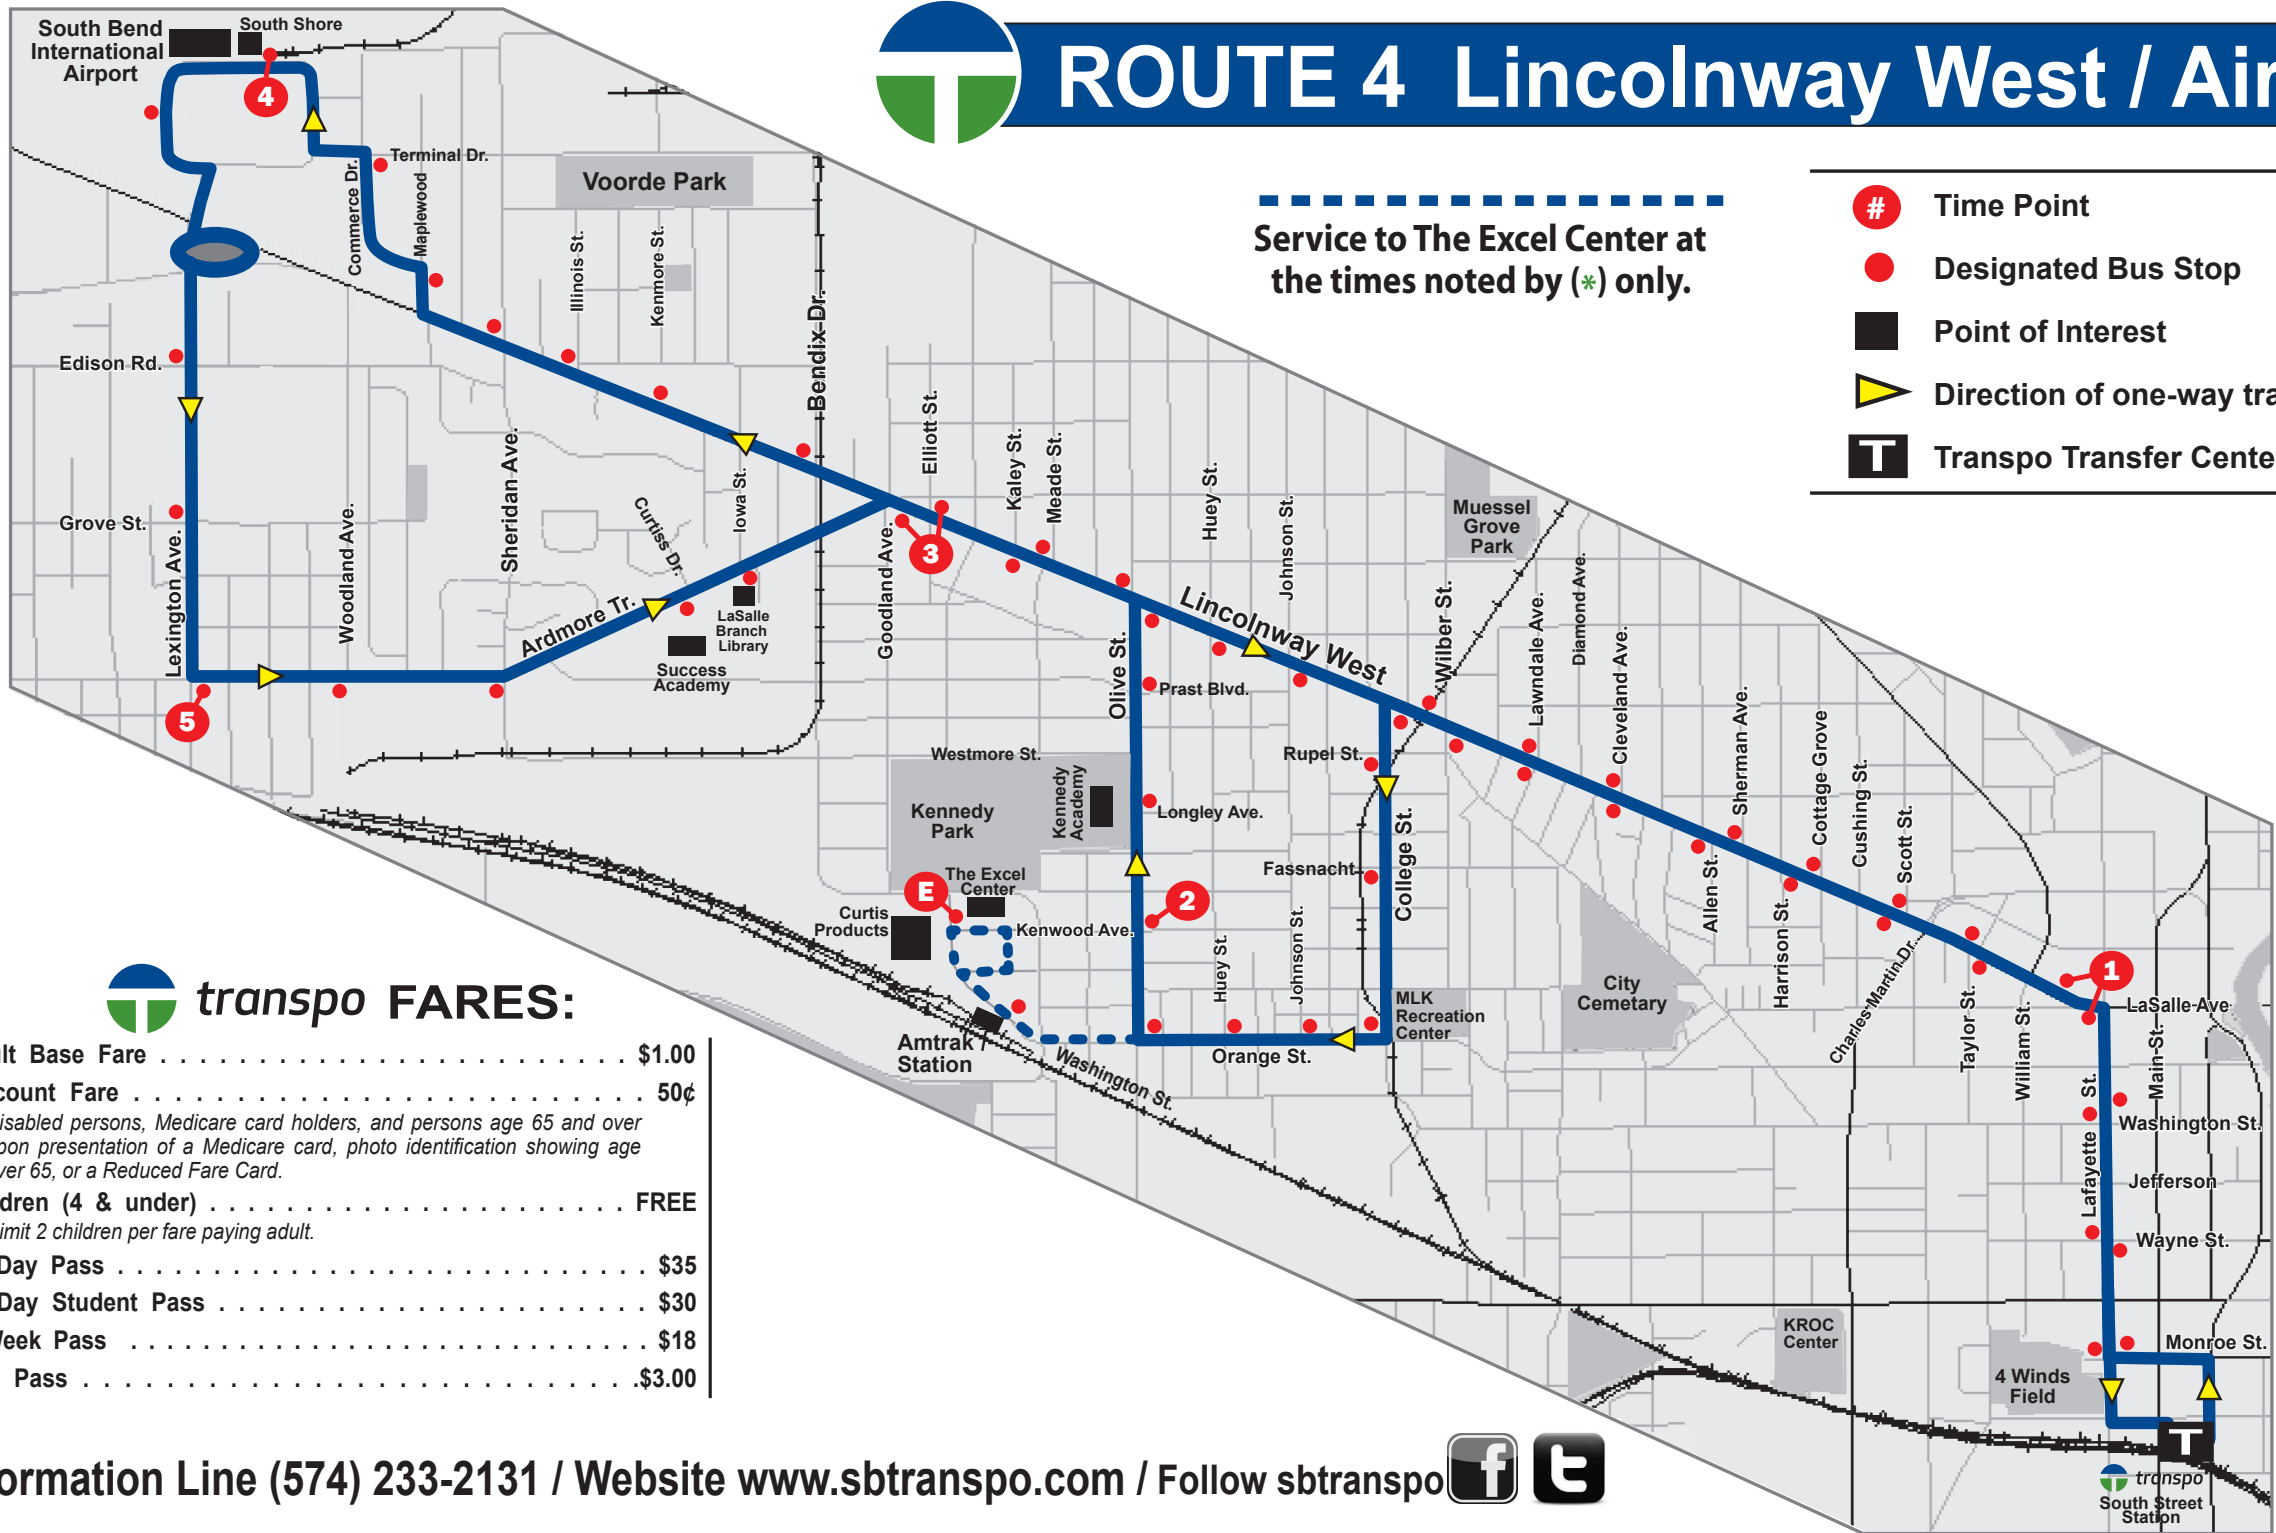

ROUTE 4 Lincolnway West / Airport

Service to The Excel Center at the times noted by (*) only.

- # Time Point
- Designated Bus Stop
- Point of Interest
- ▶ Direction of one-way travel on route
- T Transpo Transfer Centers