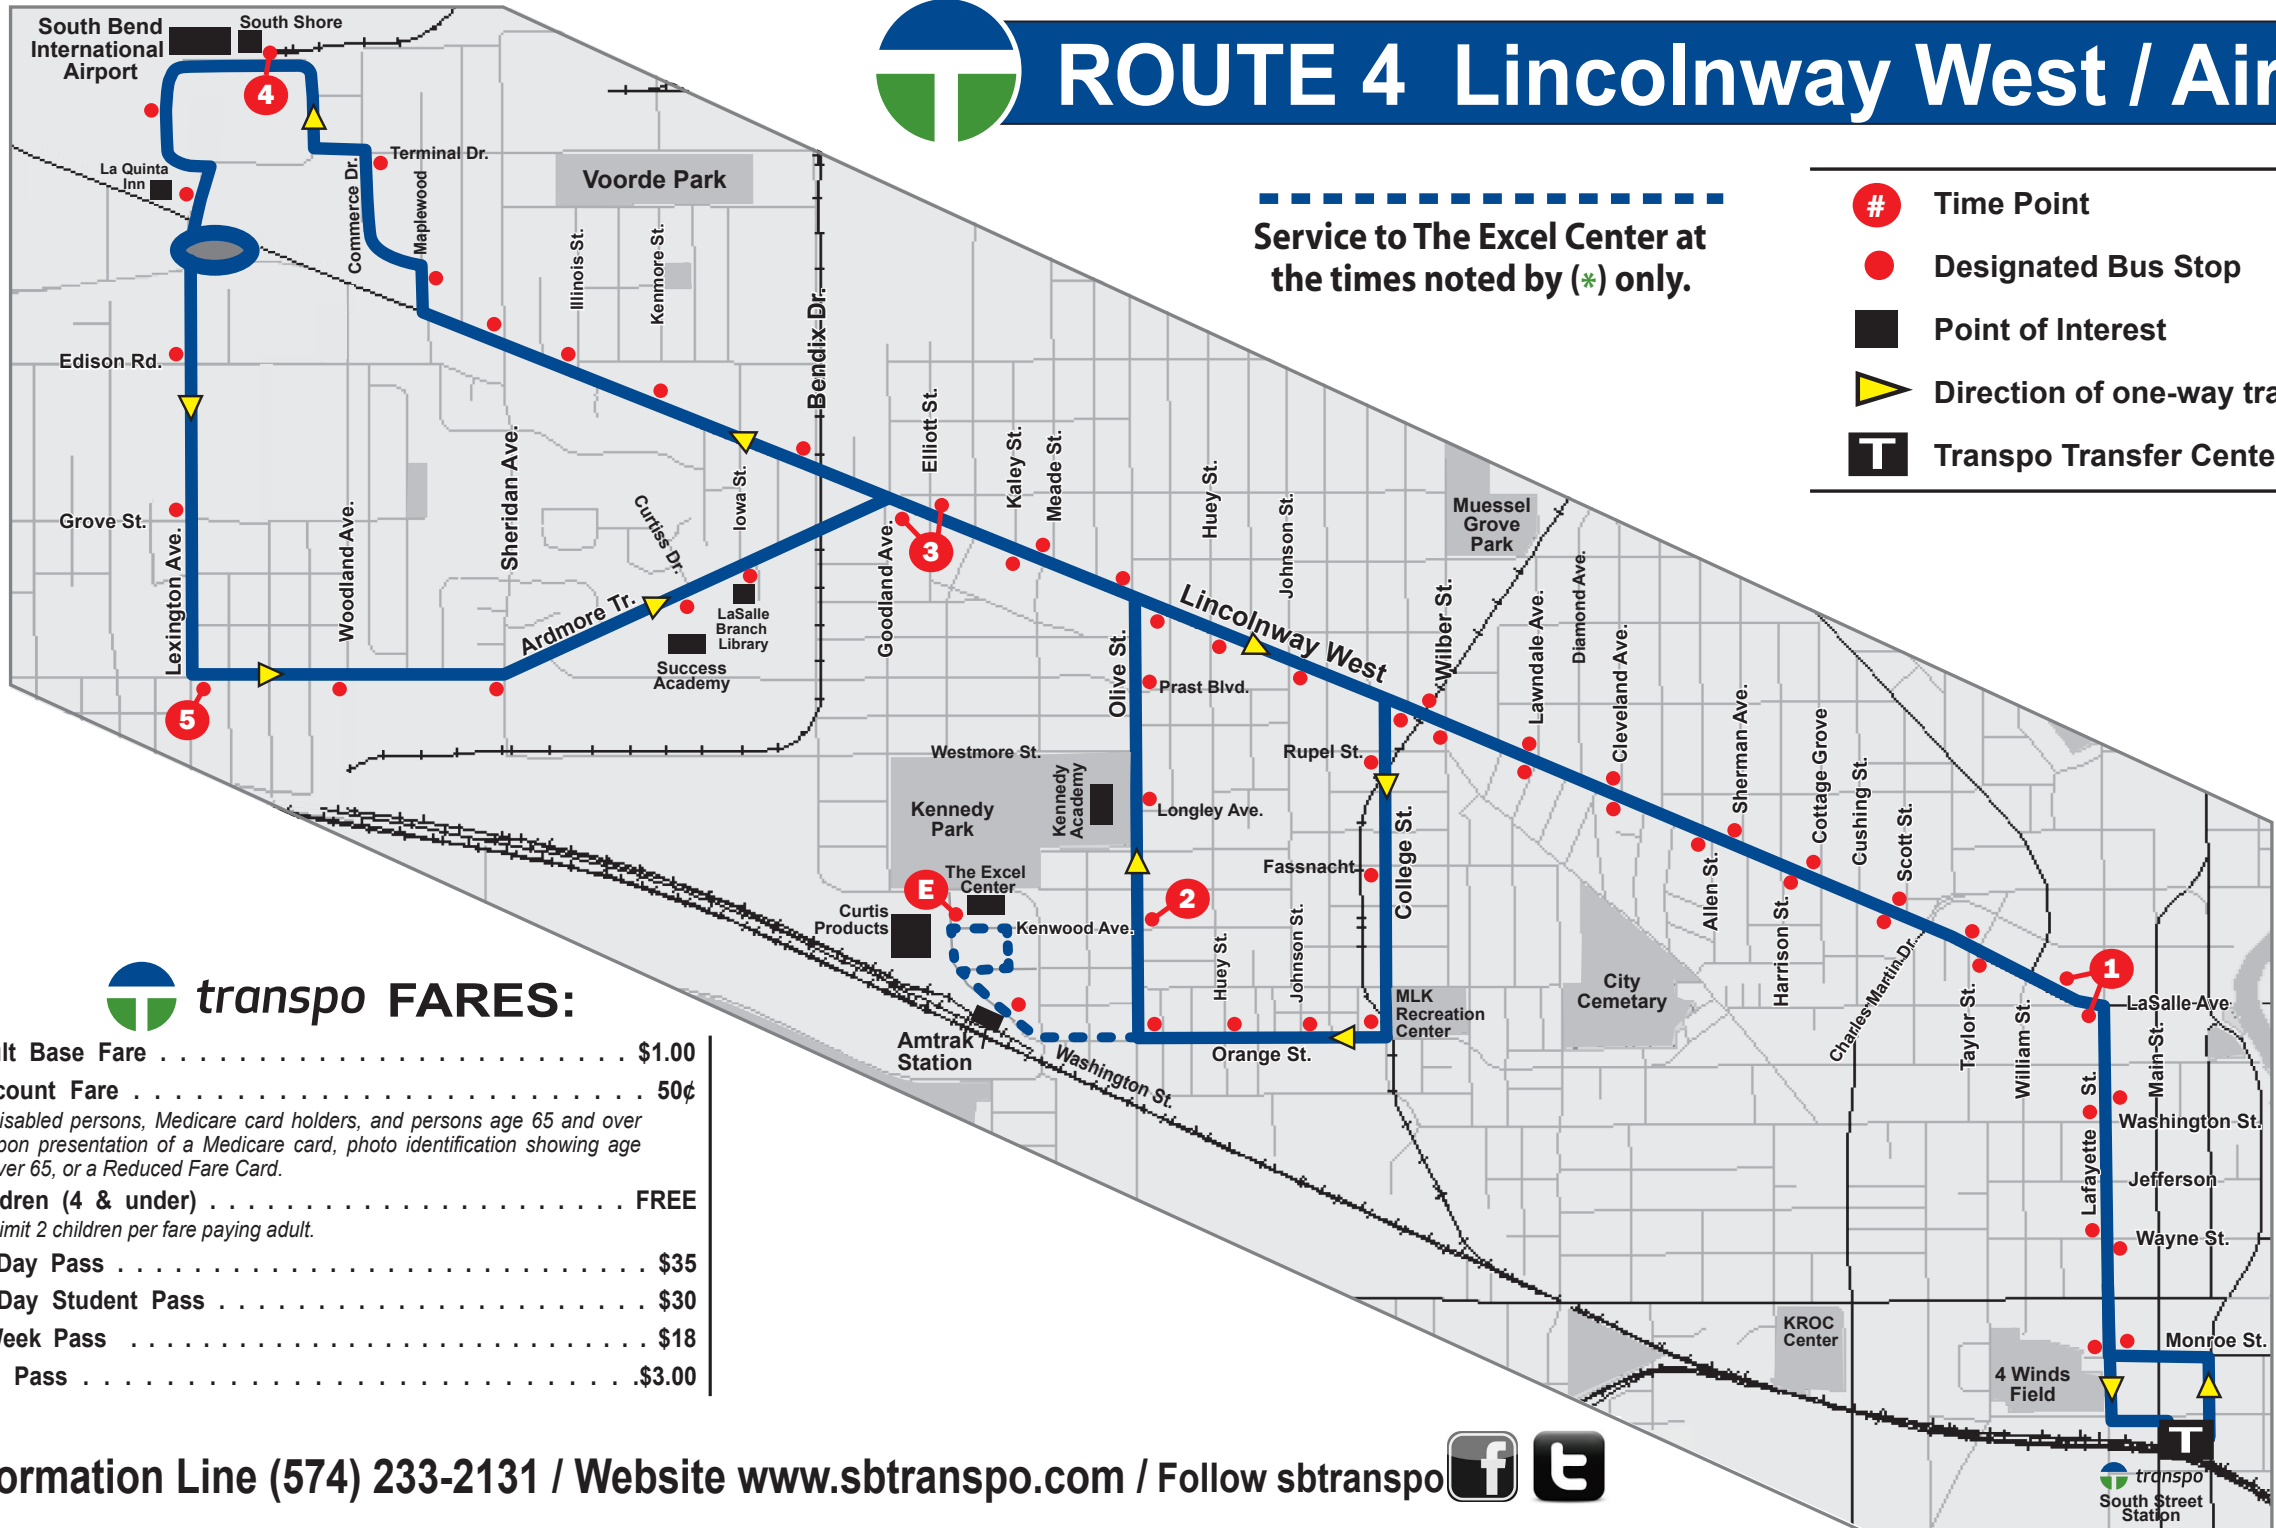

ROUTE 4 Lincolnway West / Airport

Service to The Excel Center at the times noted by (*) only.

- # Time Point
- Designated Bus Stop
- Point of Interest
- ▶ Direction of one-way travel on route
- T Transpo Transfer Centers