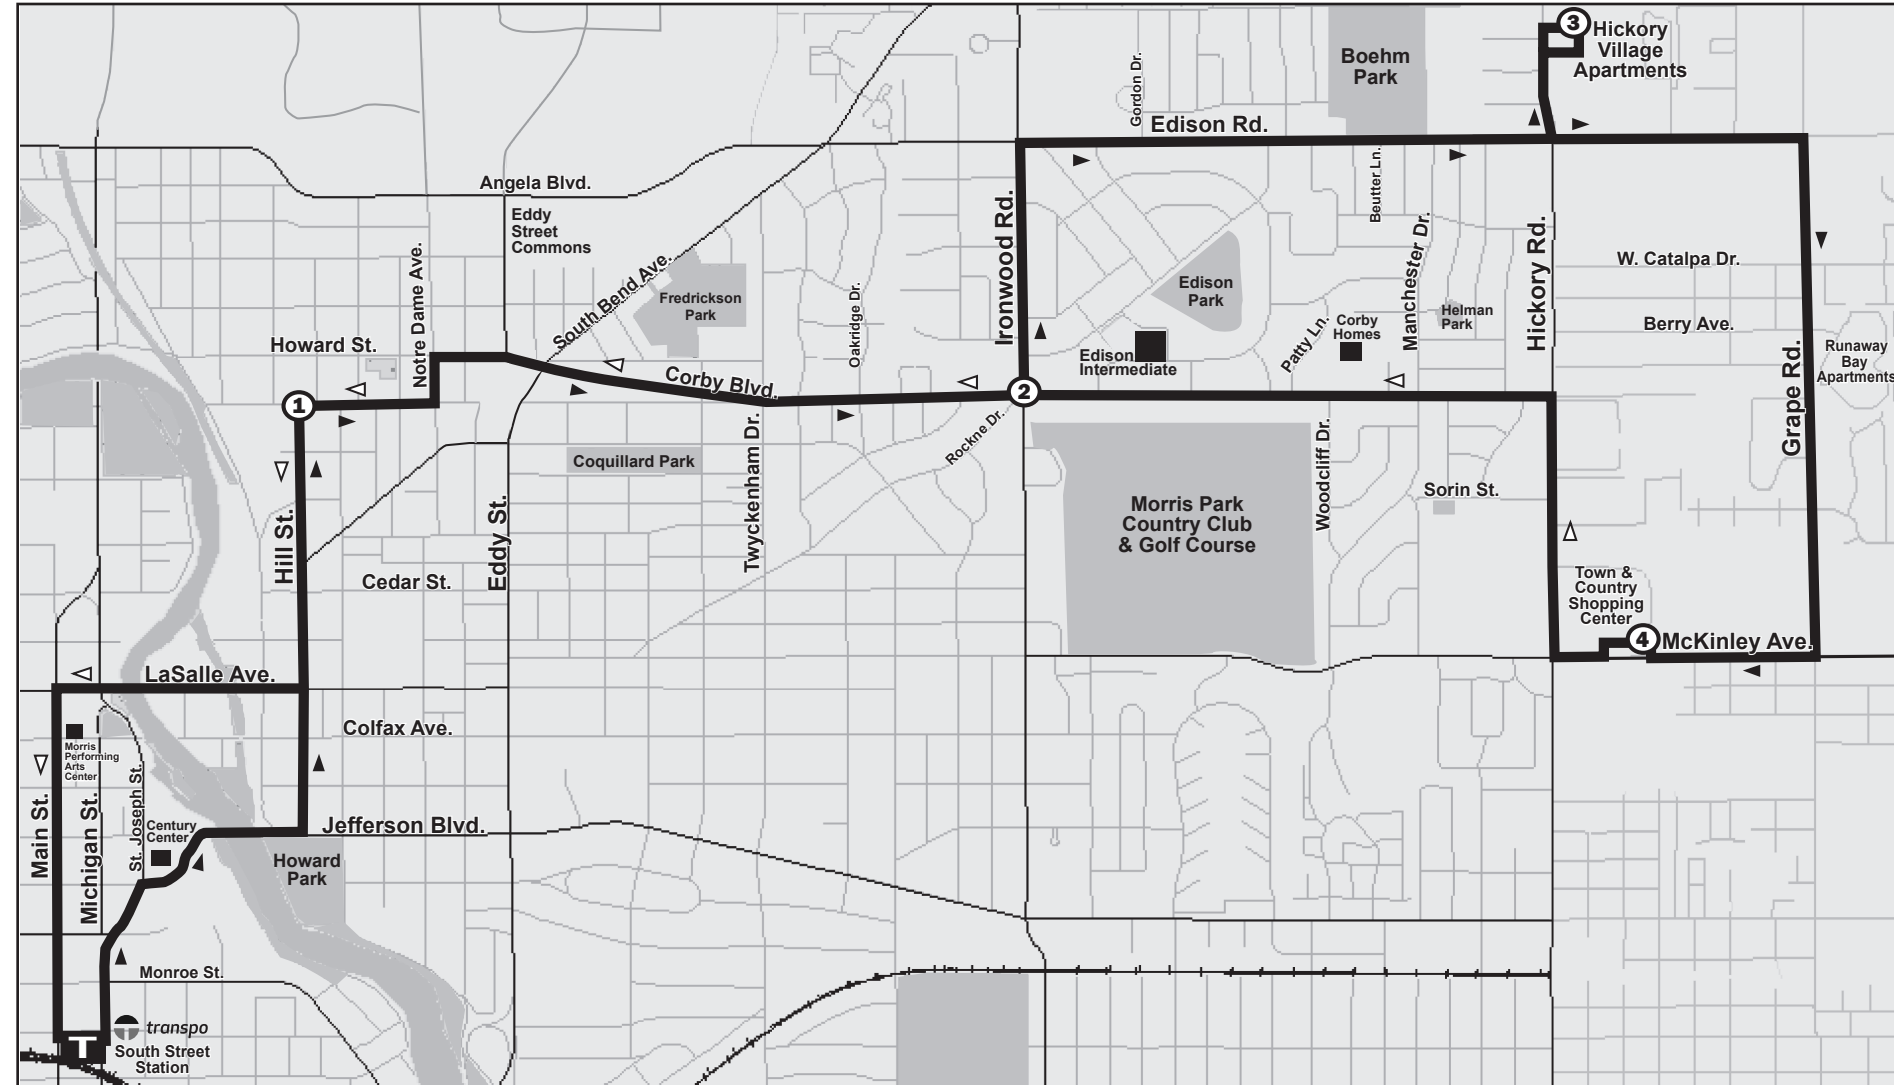

ROUTE 13 Corby / Town & Country

Time Point

■ Point of Interest

▶ From South Street Station (Outbound)

◀ Return to South Street Station (Inbound)

T TRANSPO Transfer Centers

transpo FARES:

Adult Base Fare	$1.00
Discount Fare	50¢
<i>Disabled persons, Medicare card holders, and persons age 65 and over upon presentation of a Medicare card, photo identification showing age over 65, or a Handi-card.</i>	
Children (4 & under)	FREE
<i>Limit 2 children per fare paying adult.</i>	
31 Day Pass	$35
31 Day Student Pass	$30
2 Week Pass	$18
Day Pass	$3.00

Information Line (574) 233-2131

Website www.sbtranspo.com

Follow sbtranspo