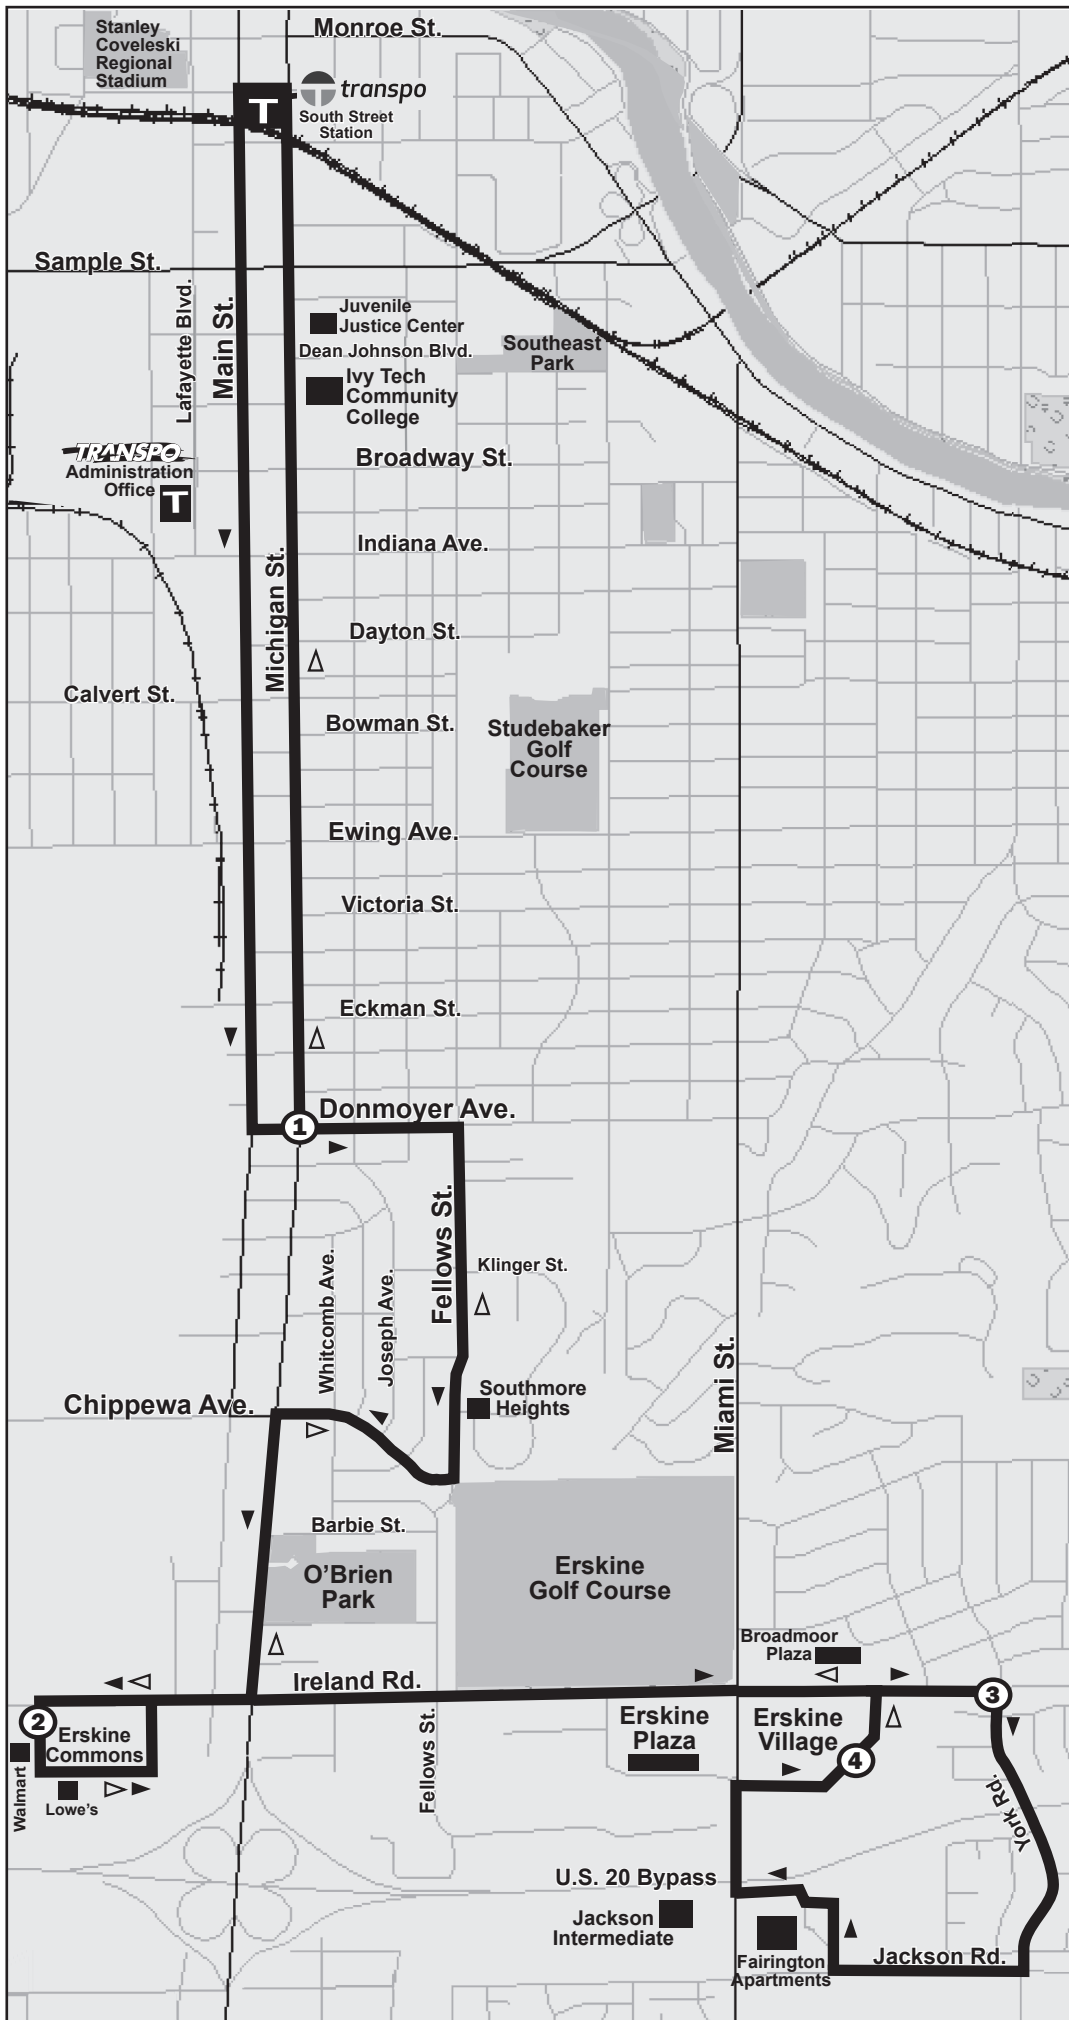

ROUTE 6

South Michigan / Erskine Village

- #** Time Point
- Point of Interest
- ▶** From South Street Station (Outbound)
- ◀** Return to South Street Station (Inbound)
- T** TRANSPO Transfer Centers

transpo FARES:

Information Line (574) 233-2131 / Website www.sbtranspo.com

Follow sbtranspo

WEEKDAYS

	South Street Station	Donmoyer & Michigan	Erskine Commons	Ireland & York	Erskine Village	Erskine Commons	Donmoyer & Michigan	South Street Station
	T	①	②	③	④	②	①	T
AM	5:50	5:57	6:05	6:13	6:19	6:25	6:32	6:39
	6:20	6:27	6:35	6:43	6:49	6:55	7:02	7:09
	6:50	6:57	7:05	7:13	7:19	7:25	7:32	7:39
	7:20	7:27	7:35	7:43	7:49	7:55	8:02	8:09
	7:50	7:57	8:05	8:13	8:19	8:25	8:32	8:39
	8:20	8:27	8:35	8:43	8:49	8:55	9:02	9:09
	8:50	8:57	9:05	9:13	9:19	9:25	9:32	9:39
	9:20	9:27	9:35	9:43	9:49	9:55	10:02	10:09
	9:50	9:57	10:05	10:13	10:19	10:25	10:32	10:39
	10:20	10:27	10:35	10:43	10:49	10:55	11:02	11:09
	10:50	10:57	11:05	11:13	11:19	11:25	11:32	11:39
	11:20	11:27	11:35	11:43	11:49	11:55	12:02	12:09
	11:50	11:57	12:05	12:13	12:19	12:25	12:32	12:39
PM	12:20	12:27	12:35	12:43	12:49	12:55	1:02	1:09
	12:50	12:57	1:05	1:13	1:19	1:25	1:32	1:39
	1:20	1:27	1:35	1:43	1:49	1:55	2:02	2:09
	1:50	1:57	2:05	2:13	2:19	2:25	2:32	2:39
	2:20	2:27	2:35	2:43	2:49	2:55	3:02	3:09
	2:50	2:57	3:05	3:13	3:19	3:25	3:32	3:39
	3:20	3:27	3:35	3:43	3:49	3:55	4:02	4:09
	3:50	3:57	4:05	4:13	4:19	4:25	4:32	4:39
	4:20	4:27	4:35	4:43	4:49	4:55	5:02	5:09
	4:50	4:57	5:05	5:13	5:19	5:25	5:32	5:39
	5:20	5:27	5:35	5:43	5:49	5:55	6:02	6:09
	5:50	5:57	6:05	6:13	6:19	6:25	6:32	6:39
	6:20	6:27	6:35	6:43	6:49	6:55	7:02	7:09
	7:20	SEE ROUTE 8		7:42	7:48	7:55	8:02	
	8:20	SEE ROUTE 8		8:42	8:48	8:55	9:02	
	9:15	SEE ROUTE 8		9:37	9:43	9:50	9:57	