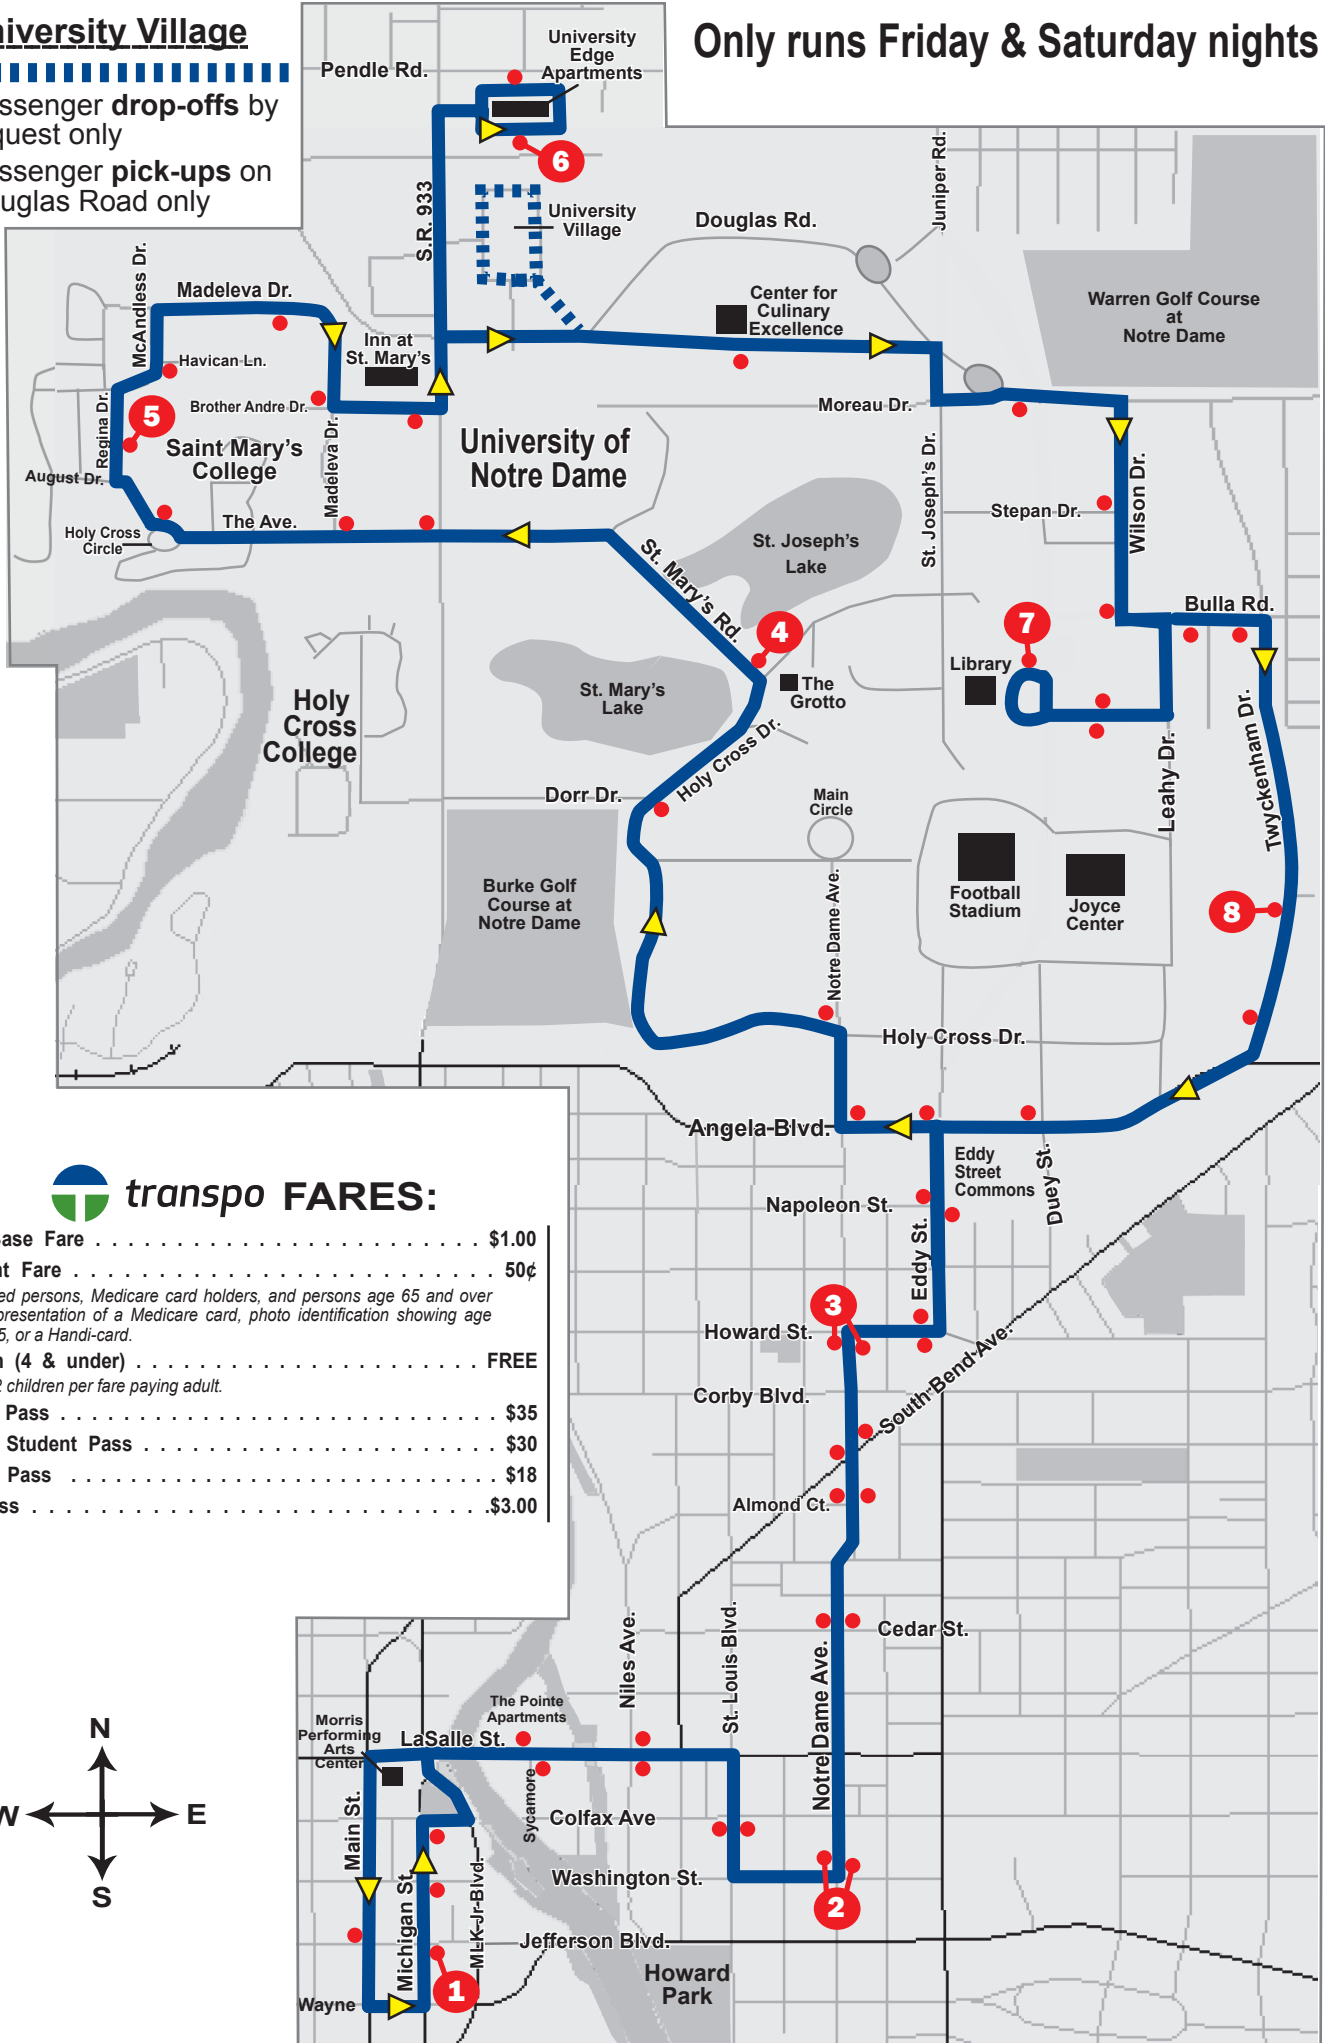

ROUTE 7A / Notre Dame Midnight Express

Only runs Friday & Saturday nights

University Village

Passenger drop-offs by request only

Passenger pick-ups on Douglas Road only

transpo FARES:

Adult Base Fare	$1.00
Discount Fare	50¢
<i>Disabled persons, Medicare card holders, and persons age 65 and over upon presentation of a Medicare card, photo identification showing age over 65, or a Handi-card.</i>	
Children (4 & under)	FREE
<i>Limit 2 children per fare paying adult.</i>	
31 Day Pass	$35
31 Day Student Pass	$30
2 Week Pass	$18
Day Pass	$.30

Information Line (574) 233-2131
Website www.sbtranspo.com

- Time Point
- Designated Bus Stop
- Point of Interest
- Direction of one-way travel on route
- Transpo Transfer Centers

Follow sbtranspo