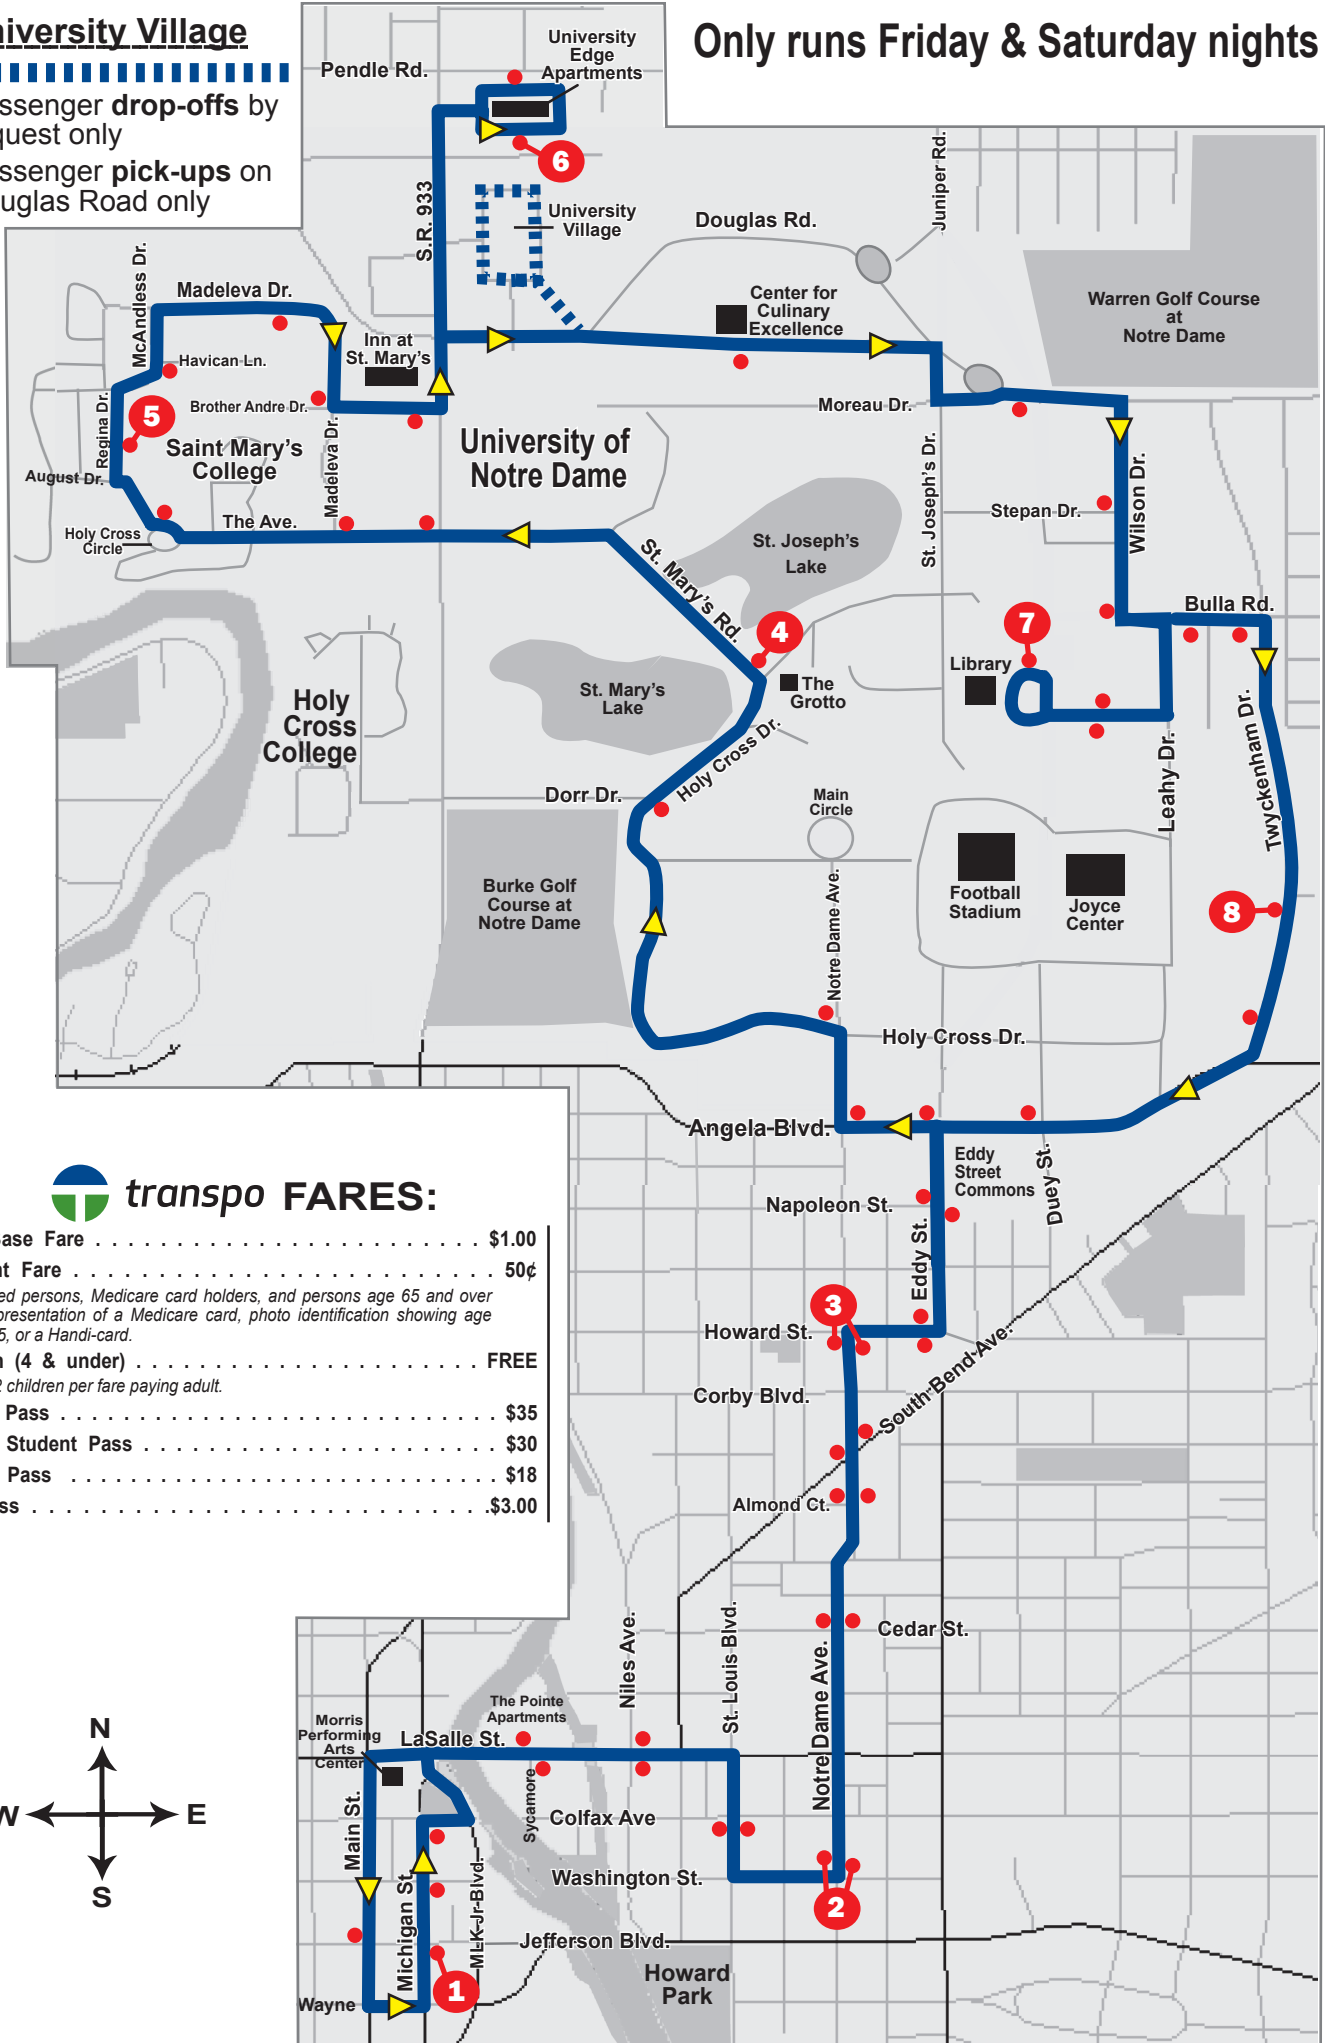

# ROUTE 7A / Notre Dame Midnight Express

Only runs Friday & Saturday nights

## University Village

Passenger **drop-offs** by request only  
Passenger **pick-ups** on Douglas Road only

## transpo FARES:

Adult Base Fare	\$1.00
Discount Fare	50¢
<i>Disabled persons, Medicare card holders, and persons age 65 and over upon presentation of a Medicare card, photo identification showing age over 65, or a Handi-card.</i>	
Children (4 & under)	FREE
<i>Limit 2 children per fare paying adult.</i>	
31 Day Pass	\$35
31 Day Student Pass	\$30
2 Week Pass	\$18
Day Pass	\$.30

**FRIDAYS**

**SATURDAYS**

\*Service to University Village

Passenger drop offs will be made by request only  
 Passenger pick ups will be made on Douglas Road only

**Route 7A / MidnightExpress** Notre Dame