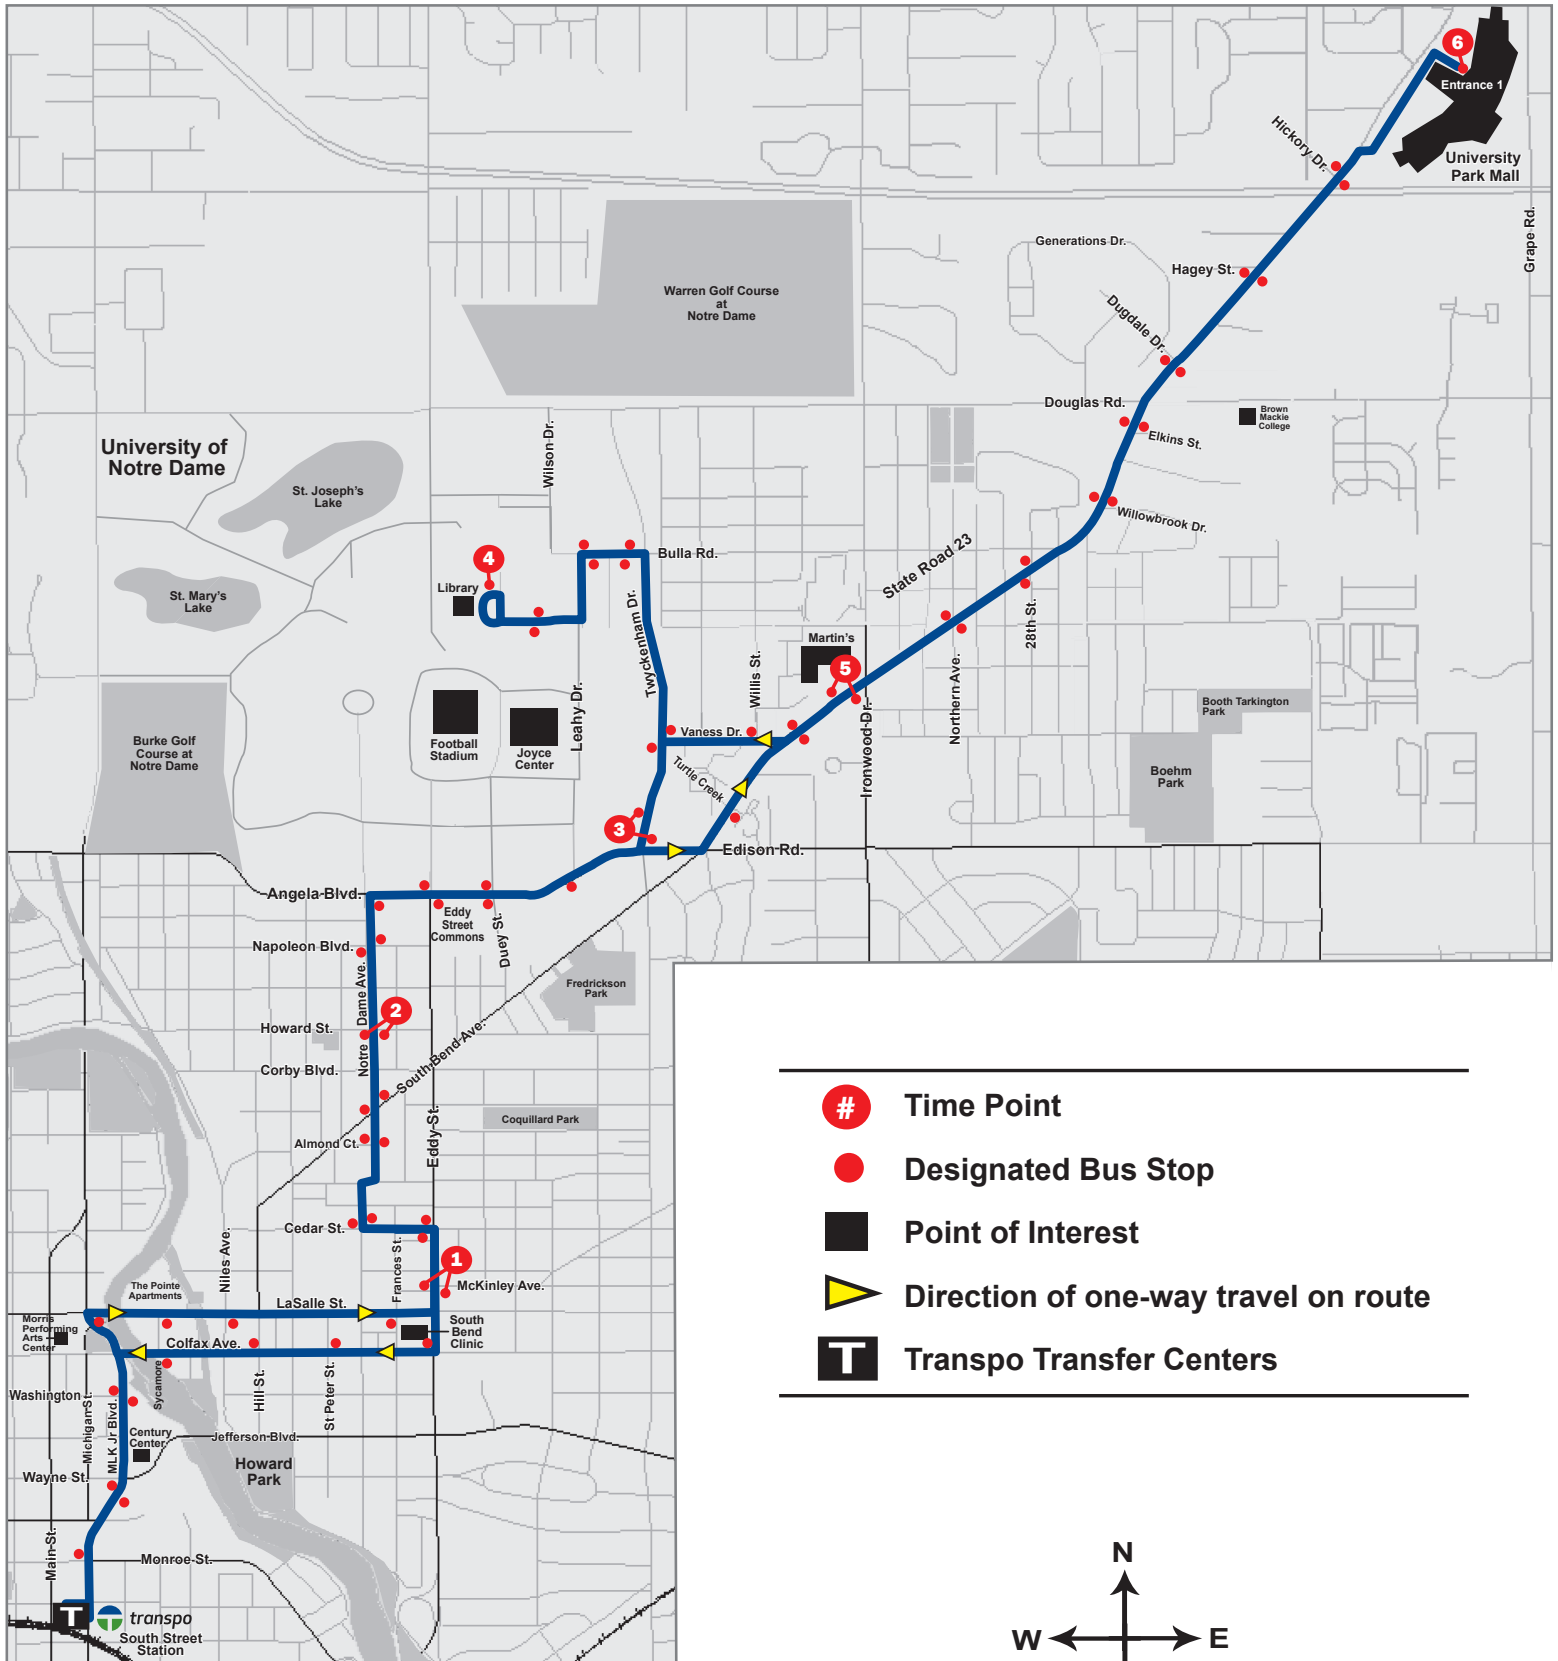

# ROUTE 7 Notre Dame / University Park Mall

- Time Point
- Designated Bus Stop
- Point of Interest
- Direction of one-way travel on route
- Transpo Transfer Centers

## transpo FARES:

Adult Base Fare	\$1.00
Discount Fare	50¢
<i>Disabled persons, Medicare card holders, and persons age 65 and over upon presentation of a Medicare card, photo identification showing age over 65, or a Reduced Fare Card.</i>	
Children (4 & under)	FREE
<i>Limit 2 children per fare paying adult.</i>	
31 Day Pass	\$35
31 Day Student Pass	\$30
2 Week Pass	\$18
Day Pass	\$3.00

Follow sbtranspo  

Monday - Saturday, No Sunday service  
Effective 4/2/18 subject to change

During the summer, the last departure is at 5:20 pm.  
Please see our website for the most current information.