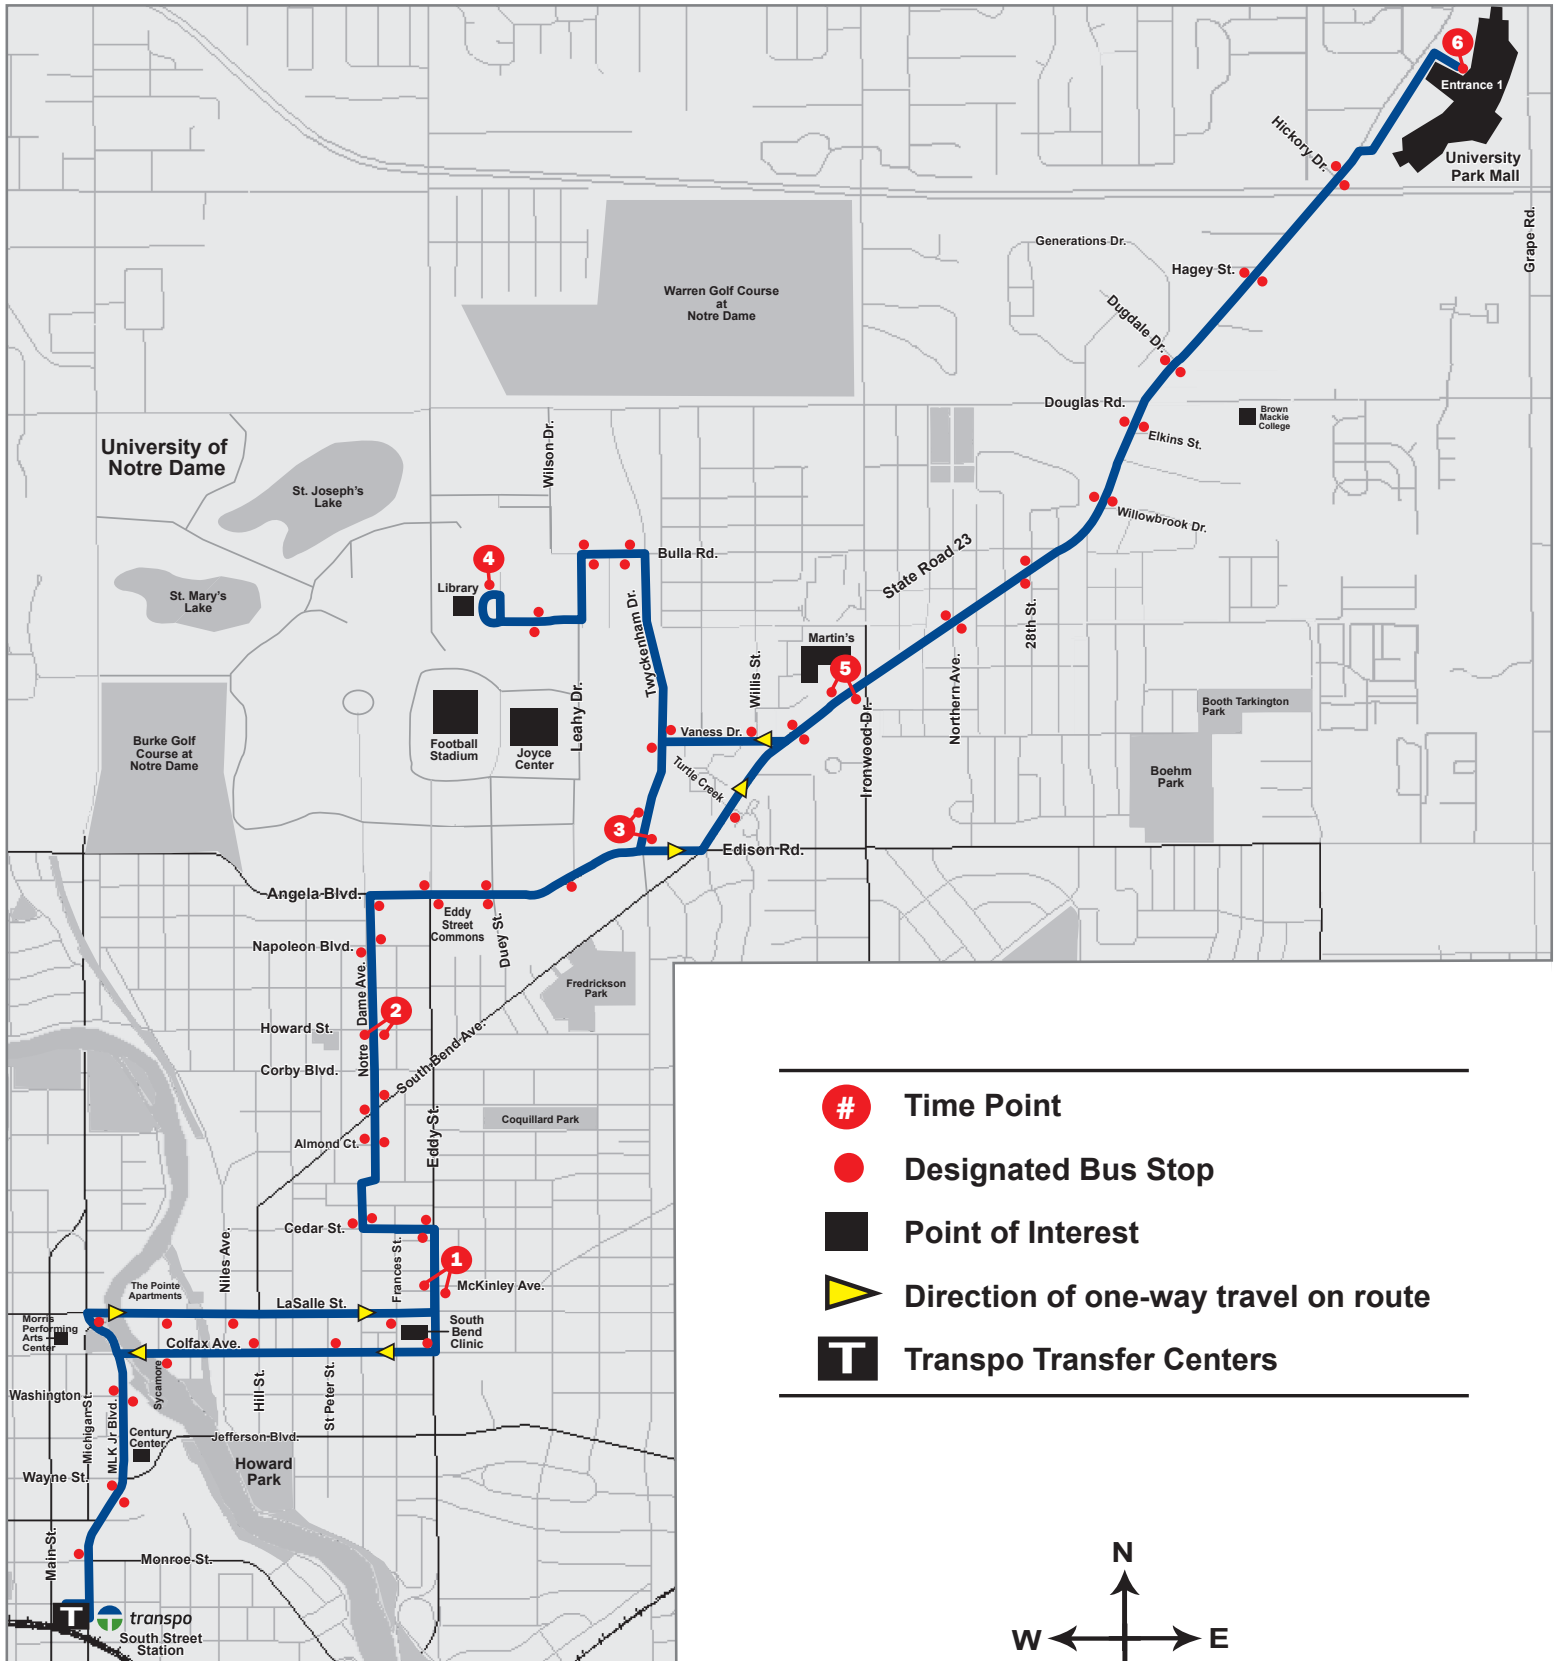

ROUTE 7 Notre Dame / University Park Mall

- Time Point
- Designated Bus Stop
- Point of Interest
- Direction of one-way travel on route
- Transpo Transfer Centers

transpo FARES:

Adult Base Fare	$1.00
Discount Fare	50¢
<i>Disabled persons, Medicare card holders, and persons age 65 and over upon presentation of a Medicare card, photo identification showing age over 65, or a Reduced Fare Card.</i>	
Children (4 & under)	FREE
<i>Limit 2 children per fare paying adult.</i>	
31 Day Pass	$35
31 Day Student Pass	$30
2 Week Pass	$18
Day Pass	$3.00

Information Line (574) 233-2131

Website www.sbtranspo.com

Follow sbtranspo