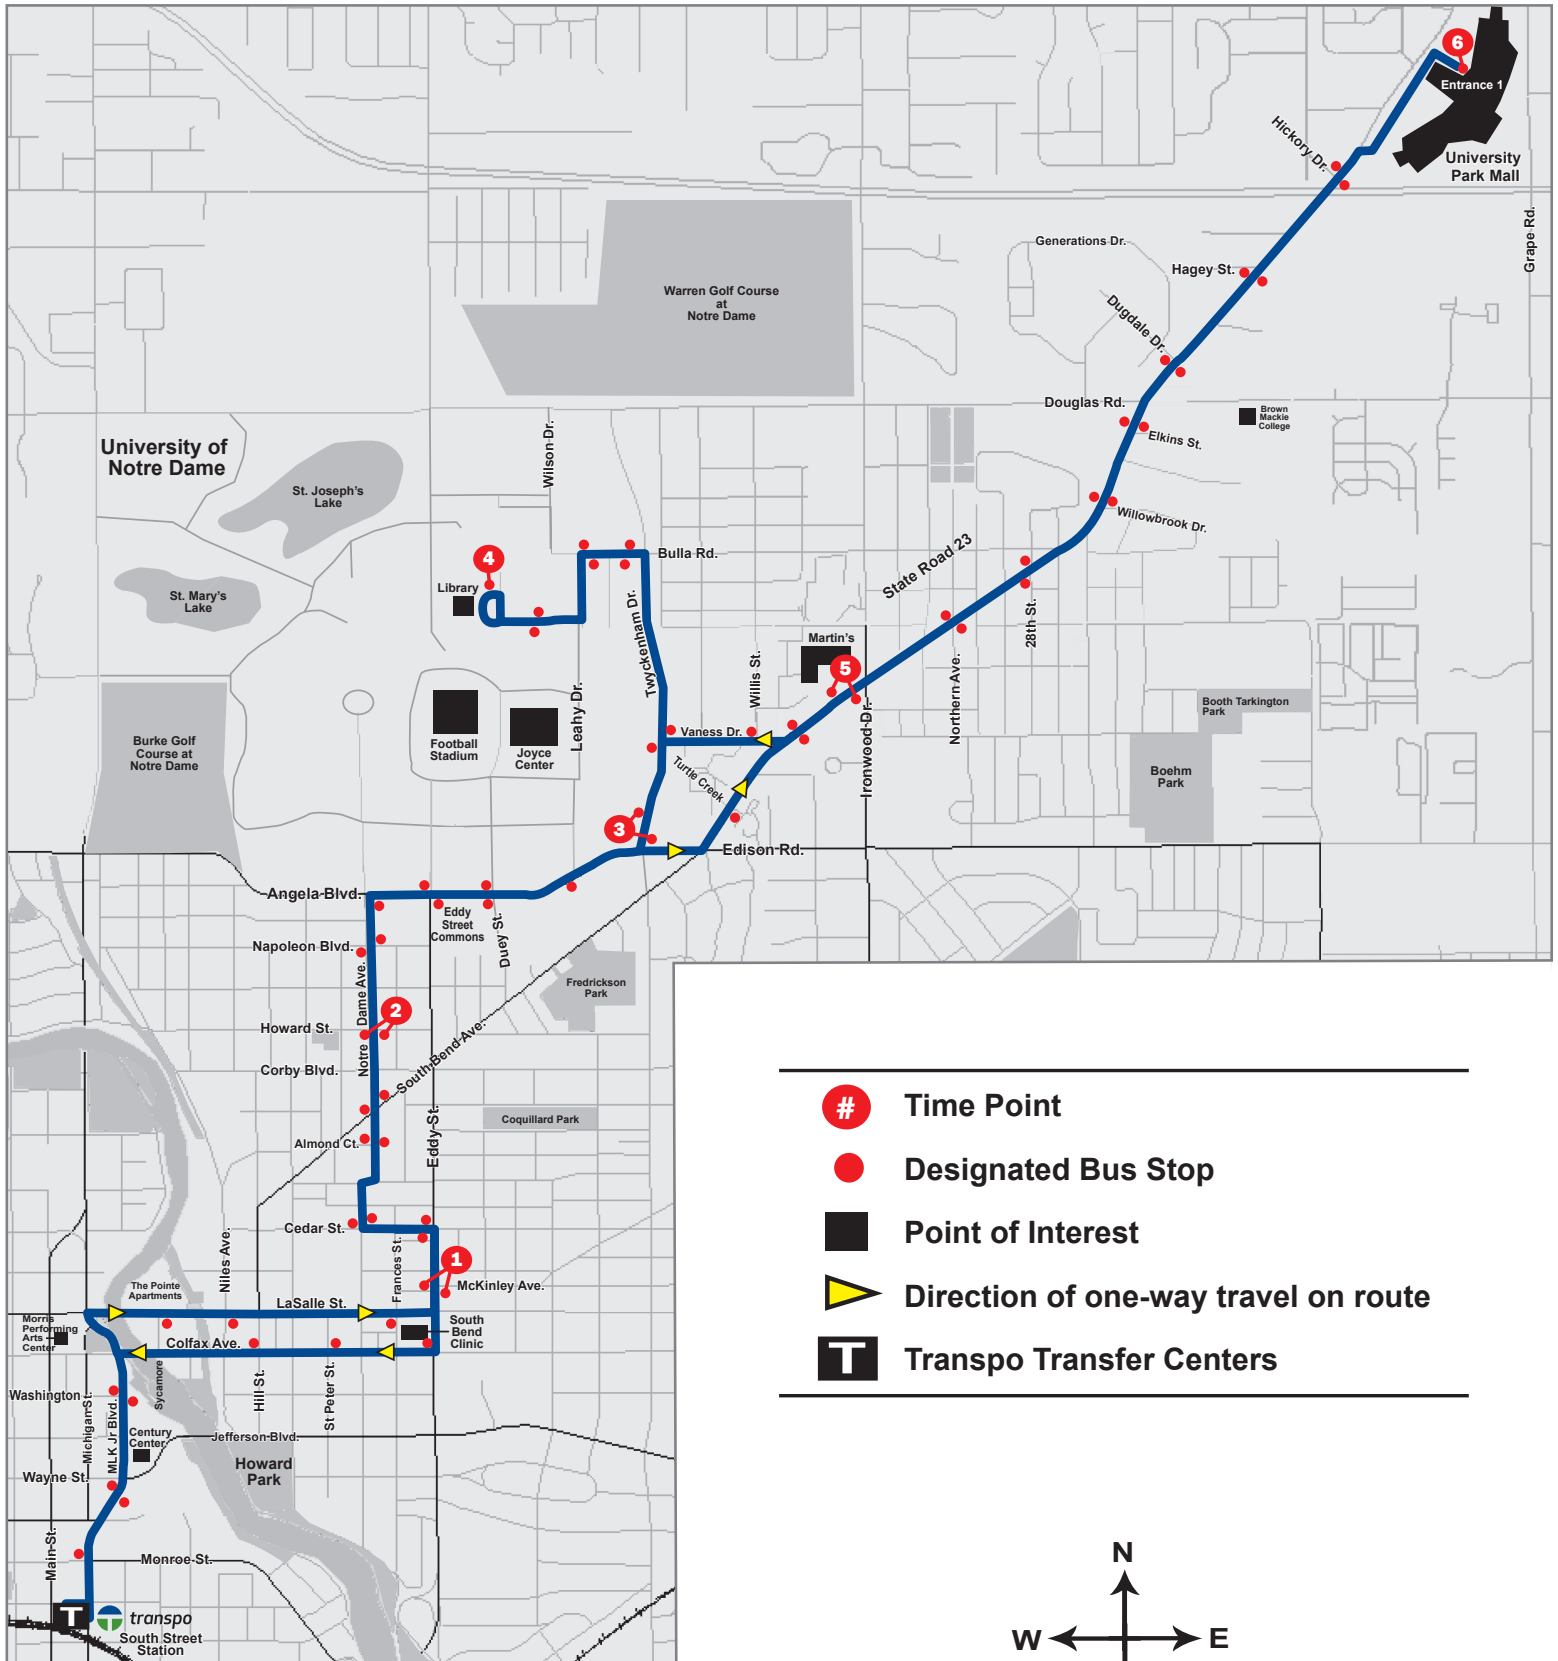

# ROUTE 7 Notre Dame / University Park Mall

- Time Point
- Designated Bus Stop
- Point of Interest
- Direction of one-way travel on route
- Transpo Transfer Centers

## transpo FARES:

Adult Base Fare	\$1.00
Discount Fare	50¢
<i>Disabled persons, Medicare card holders, and persons age 65 and over upon presentation of a Medicare card, photo identification showing age over 65, or a Handi-card.</i>	
Children (4 & under)	FREE
<i>Limit 2 children per fare paying adult.</i>	
31 Day Pass	\$35
31 Day Student Pass	\$30
2 Week Pass	\$18
Day Pass	\$3.00

Follow sbtranspo  

Monday - Saturday, No Sunday service

Effective 4/3/17 subject to change

During the summer, the last departure is at 5:20 pm.  
 Please see our website for the most current information.