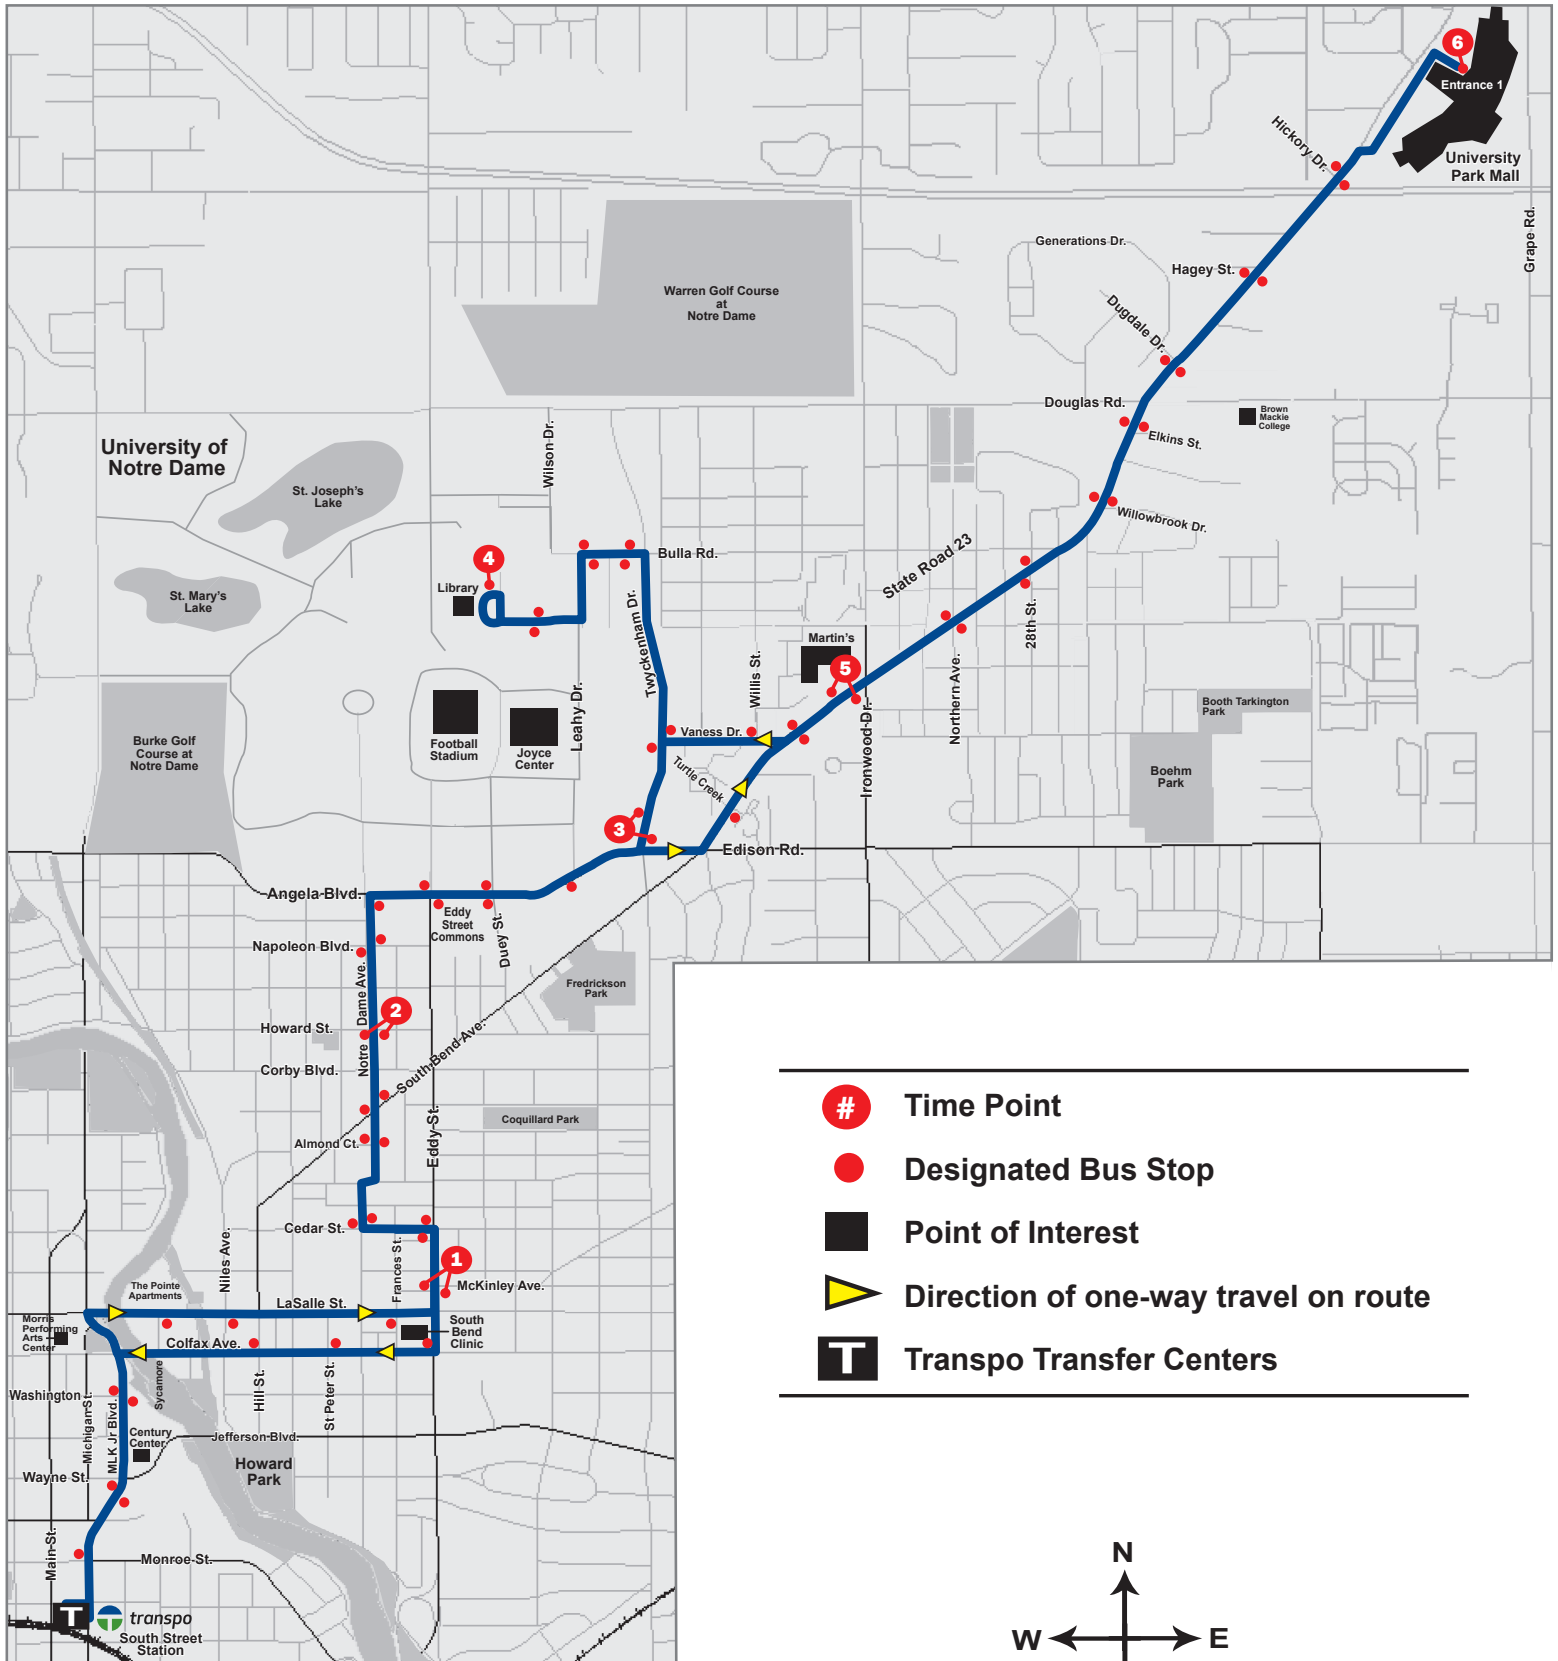

ROUTE 7 Notre Dame / University Park Mall

- Time Point
- Designated Bus Stop
- Point of Interest
- Direction of one-way travel on route
- Transpo Transfer Centers

transpo FARES:

Adult Base Fare	$1.00
Discount Fare	50¢
<i>Disabled persons, Medicare card holders, and persons age 65 and over upon presentation of a Medicare card, photo identification showing age over 65, or a Reduced Fare Card.</i>	
Children (4 & under)	FREE
<i>Limit 2 children per fare paying adult.</i>	
31 Day Pass	$35
31 Day Student Pass	$30
2 Week Pass	$18
Day Pass	$3.00

Information Line (574) 233-2131

Website www.sbtranspo.com

Follow sbtranspo