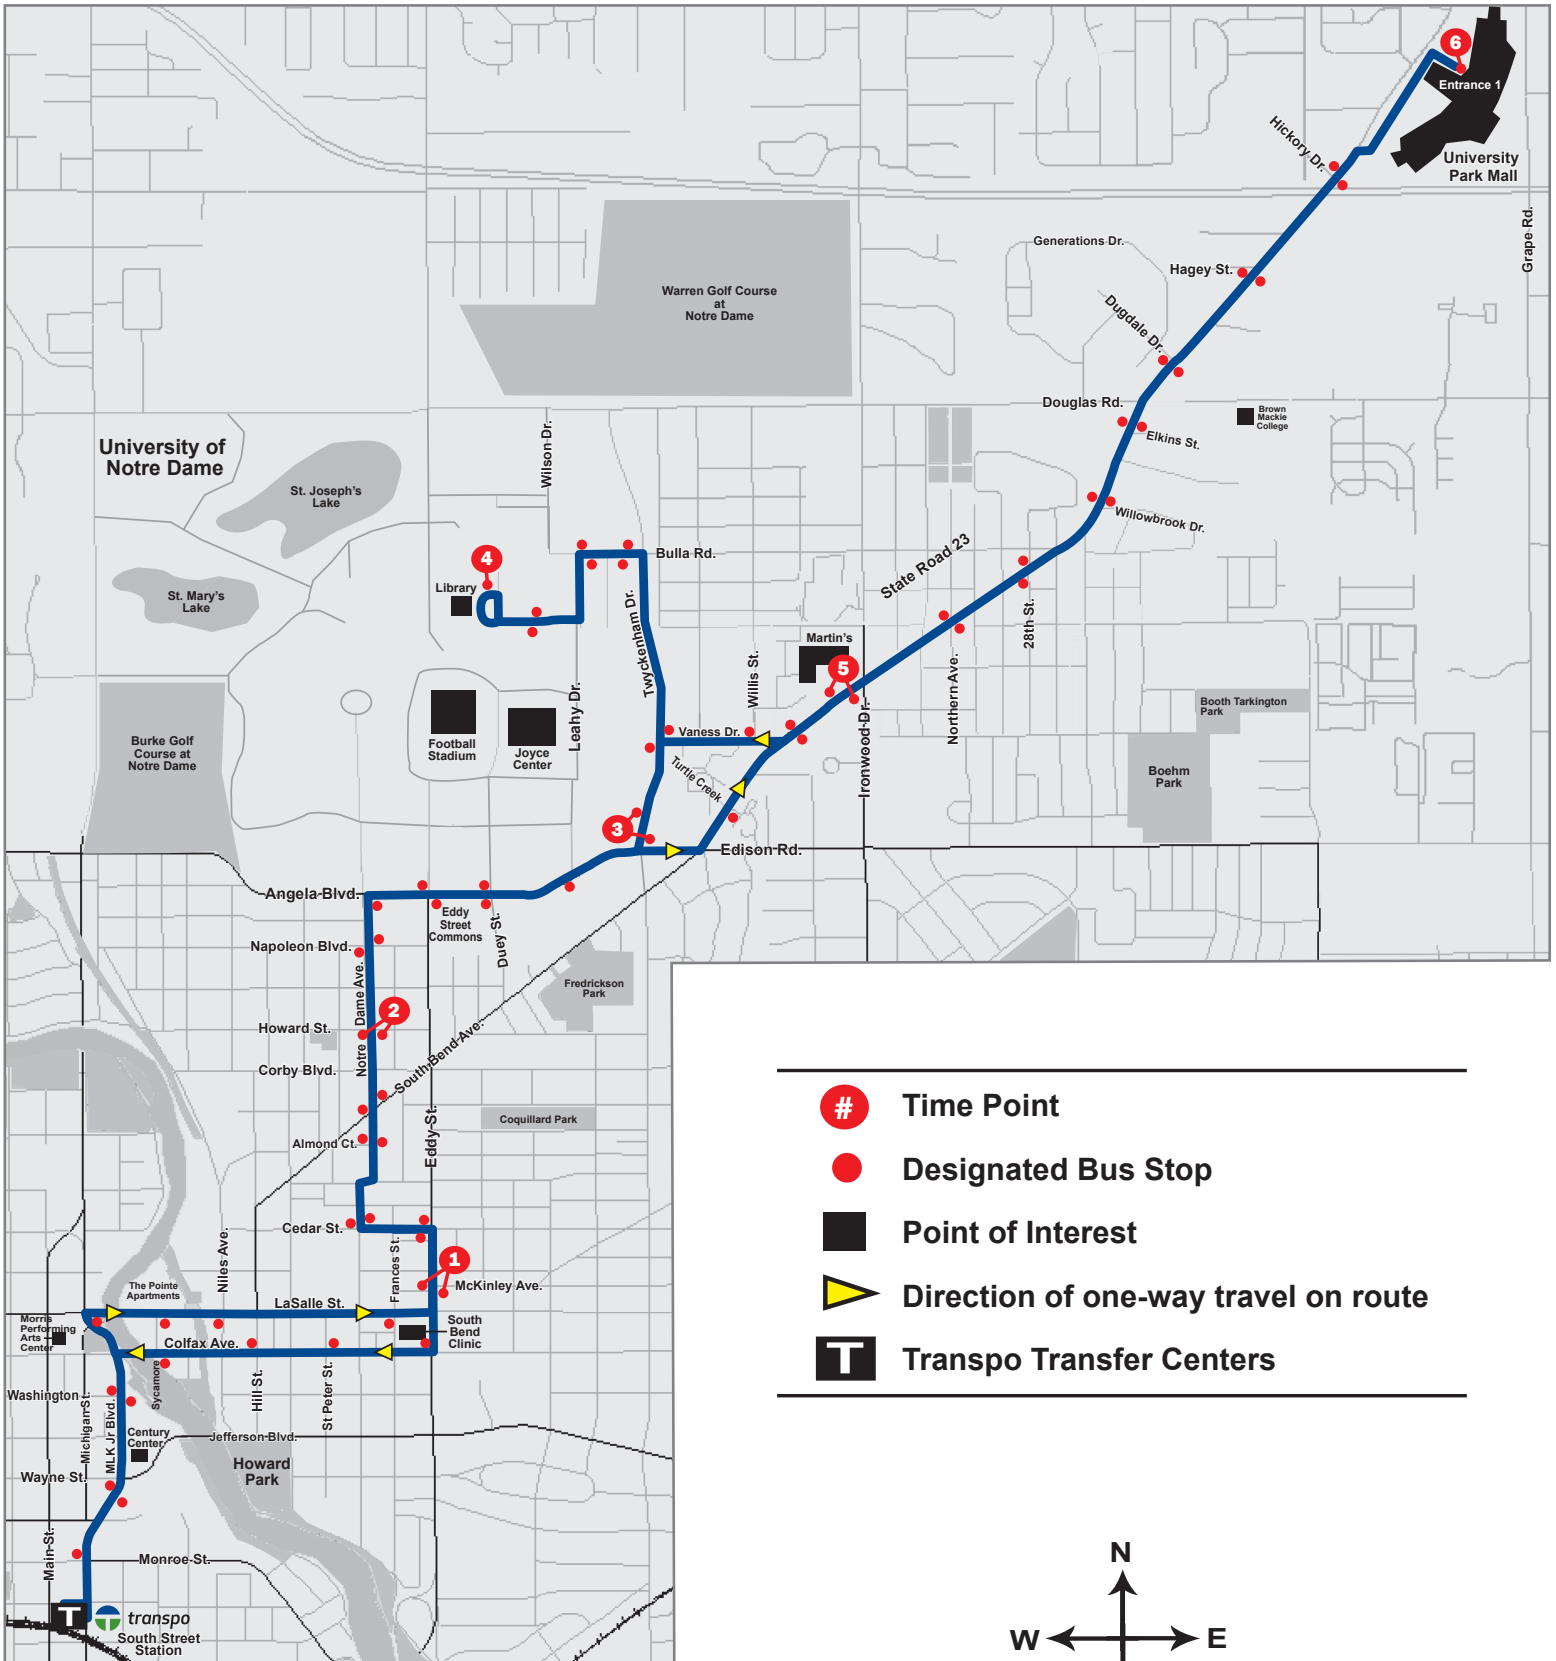

ROUTE 7 Notre Dame / University Park Mall

- Time Point
- Designated Bus Stop
- Point of Interest
- Direction of one-way travel on route
- Transpo Transfer Centers

transpo FARES:

Adult Base Fare	$1.00
Discount Fare	50¢
<i>Disabled persons, Medicare card holders, and persons age 65 and over upon presentation of a Medicare card, photo identification showing age over 65, or a Reduced Fare Card.</i>	
Children (4 & under)	FREE
<i>Limit 2 children per fare paying adult.</i>	
31 Day Pass	$35
31 Day Student Pass	$30
2 Week Pass	$18
Day Pass	$3.00

Information Line (574) 233-2131

Website www.sbtranspo.com

Follow sbtranspo