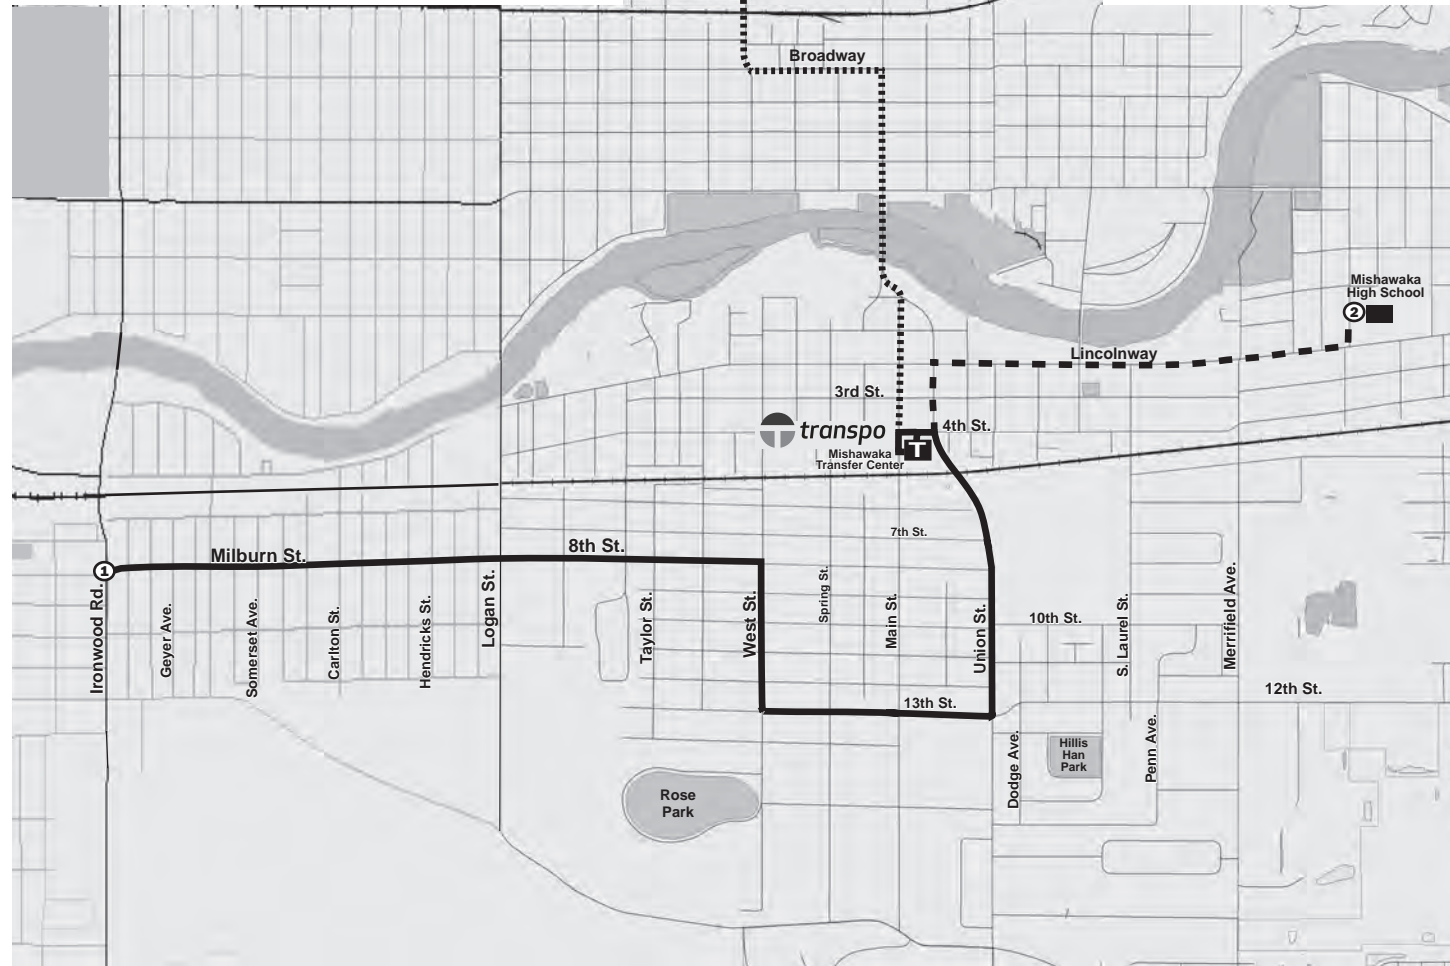

MILBURN SCHOOL TRIPPER

AM trips: 2 buses depart from Ironwood & Milburn. Once they reach MTC, one bus will head to John Young and the other will head to Mishawaka High School.

PM trips: 2 buses depart from John Young and 2 buses depart from Mishawaka High School, both bound for MTC. From MTC, both buses will continue to Milburn & Ironwood.

transpo FARES:

Adult Base Fare	\$1.00
Discount Fare	50¢
<i>Disabled persons, Medicare card holders, and persons age 65 and over upon presentation of a Medicare card, photo identification showing age over 65, or a Reduced Fare card.</i>	
Children (4 & under)	FREE
<i>Limit 2 children per fare paying adult.</i>	
31 Day Pass	\$35
31 Day Student Pass	\$30
2 Week Pass	\$18
Day Pass	\$.300

AM trips: 2 buses depart from Ironwood & Milburn. Once they reach MTC, one bus will head to John Young and the other will head to Mishawaka High school.

PM trips: 2 buses depart from John Young and 2 buses depart from Mishawaka High School, both bound for MTC. From MTC, both buses will continue to Milburn & Ironwood.

The Milburn School Tripper does not operate on Saturdays. It is open to the public but only runs while Mishawaka schools are in session.

Milburn School Tripper

- ▶ Mishawaka Transfer Center
- ▶ Mishawaka High School
- ▶ John Young Middle School