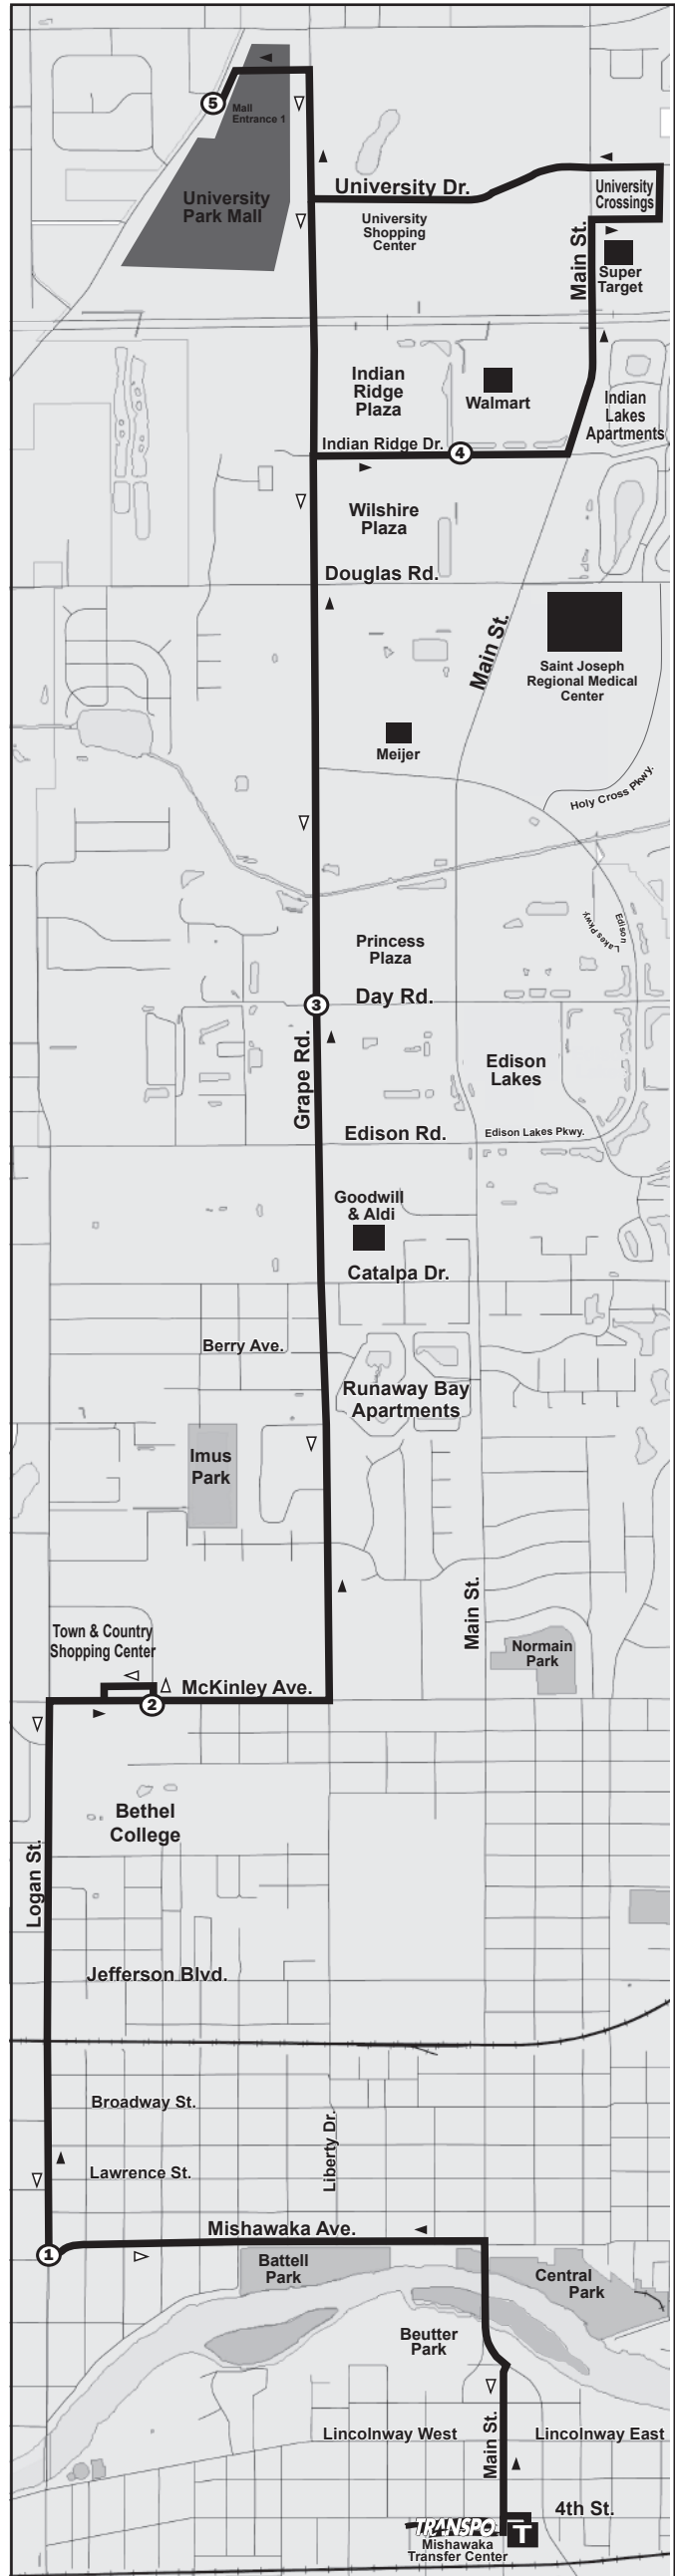

ROUTE 15B University Park Mall / Mishawaka

- #** Time Point
- Point of Interest
- ▶** From South Street Station (Outbound)
- ▽** Return to South Street Station (Inbound)
- T** TRANSPO Transfer Centers

TRANSPO FARES:

Adult Base Fare	\$1.00
Discount Fare	50¢
<i>Disabled persons, Medicare card holders, and persons age 65 and over upon presentation of a Medicare card, photo identification showing age over 65, or a Handi-card.</i>	
Children (4 & under)	FREE
<i>Limit 2 children per fare paying adult.</i>	
31 Day Pass	\$35
31 Day Student Pass	\$30
2 Week Pass	\$18
TRANSFER	FREE

Information Line (574) 233-2131
 Website www.sbtranspo.com

 **WEEKDAYS**

	Mishawaka Trans Ctr	Mishawaka & Logan	McKinley & Town & Country	Grape & Day	Indian Ridge & Walmart	University Park Mall	Grape & Day	McKinley & Town & Country	Mishawaka & Logan	Mishawaka Trans Ctr
	T	1	2	3	4	5	3	2	1	T
AM	6:15	6:20	6:25	6:31	6:36	6:45	6:52	7:00	7:05	7:10
	7:15	7:20	7:25	7:31	7:36	7:45	7:52	8:00	8:05	8:10
	8:15	8:20	8:25	8:31	8:36	8:45	8:52	9:00	9:05	9:10
	9:15	9:20	9:25	9:31	9:36	9:45	9:52	10:00	10:05	10:10
	10:15	10:20	10:25	10:31	10:36	10:45	10:52	11:00	11:05	11:10
	11:15	11:20	11:25	11:31	11:36	11:45	11:52	12:00	12:05	12:10
PM	12:15	12:20	12:25	12:31	12:36	12:45	12:52	1:00	1:05	1:10
	1:15	1:20	1:25	1:31	1:36	1:45	1:52	2:00	2:05	2:10
	2:15	2:20	2:25	2:31	2:36	2:45	2:52	3:00	3:05	3:10
	3:15	3:20	3:25	3:31	3:36	3:45	3:52	4:00	4:05	4:10
	4:15	4:20	4:25	4:31	4:36	4:45	4:52	5:00	5:05	5:10
	5:15	5:20	5:25	5:31	5:36	5:45	5:52	6:00	6:05	6:10
	6:15	6:20	6:25	6:31	6:36	6:45	6:52	7:00	7:05	7:10
	7:15	7:20	7:25	7:31	7:36	7:45	7:52	8:00	8:05	8:10
	8:15	8:20	8:25	8:31	8:36	8:45	8:52	9:00	9:05	9:10

OUTBOUND

INBOUND

 **SATURDAYS**

 **ROUTE 15B** University Park Mall / Mishawaka

- ▶ Mishawaka Transfer Center
- ▶ Battell Park
- ▶ Bethel College
- ▶ Town & Country Shopping Center
- ▶ K-Mart
- ▶ Wilshire Plaza
- ▶ Indian Ridge Plaza
- ▶ Walmart
- ▶ Super Target
- ▶ University Park Mall