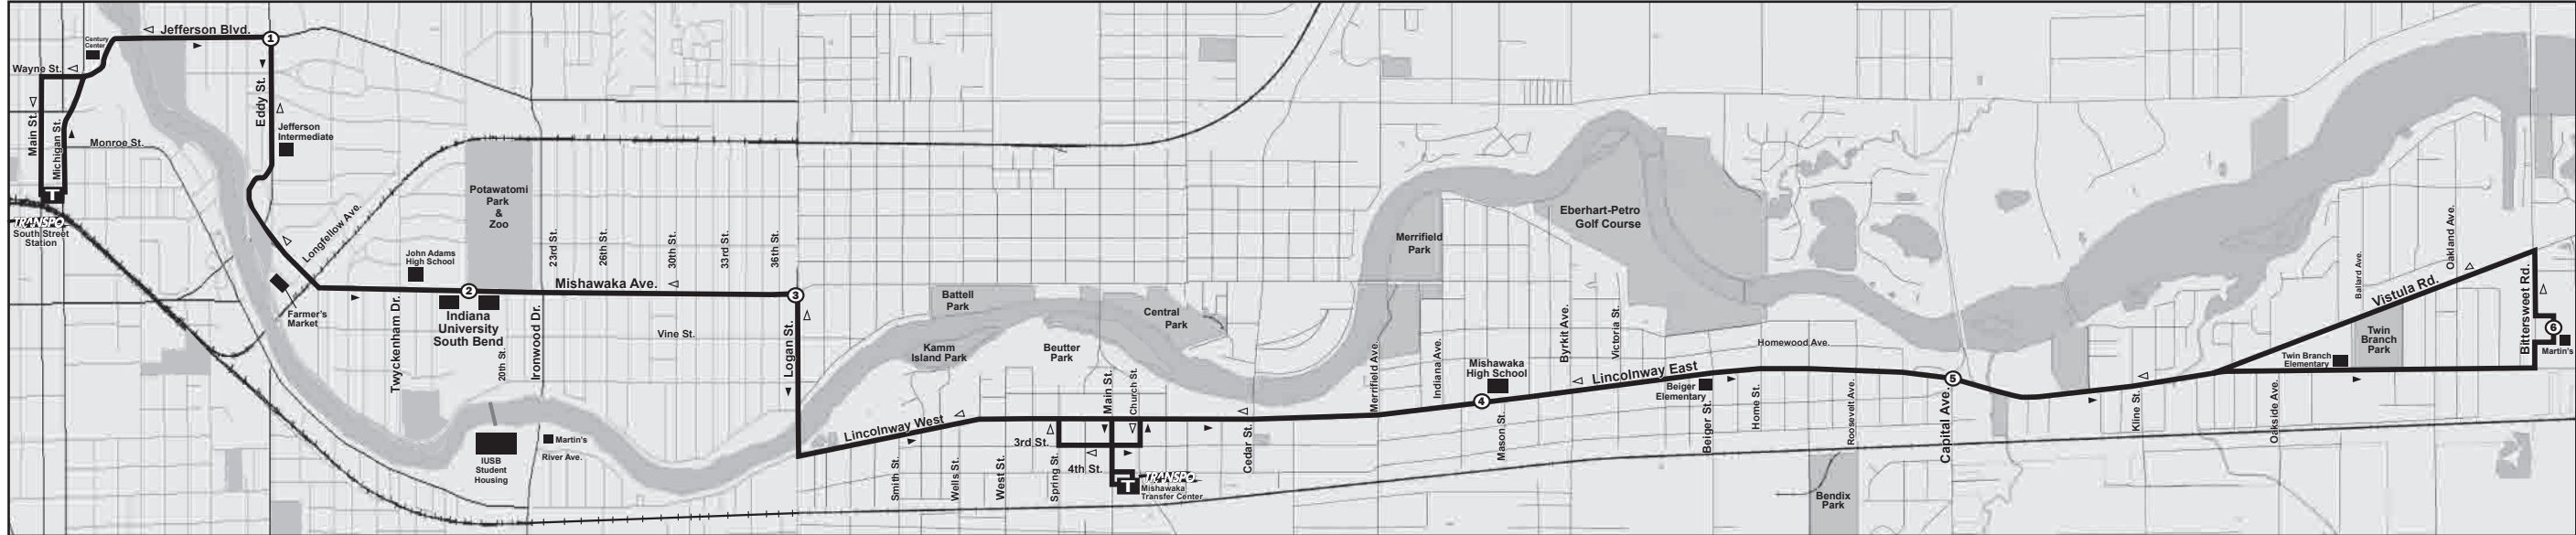

ROUTE 9 Northside Mishawaka

- #** Time Point
- Point of Interest
- ▶** From South Street Station (Outbound)
- ◀** Return to South Street Station (Inbound)
- T** TRANSPO Transfer Centers

TRANSPO FARES:

Adult Base Fare	\$1.00
Discount Fare	50¢
<i>Disabled persons, Medicare card holders, and persons age 65 and over upon presentation of a Medicare card, photo identification showing age over 65, or a Handi-card.</i>	
Children (4 & under)	FREE
<i>Limit 2 children per fare paying adult.</i>	
31 Day Pass	\$35
31 Day Student Pass	\$30
2 Week Pass	\$18
TRANSFER	FREE