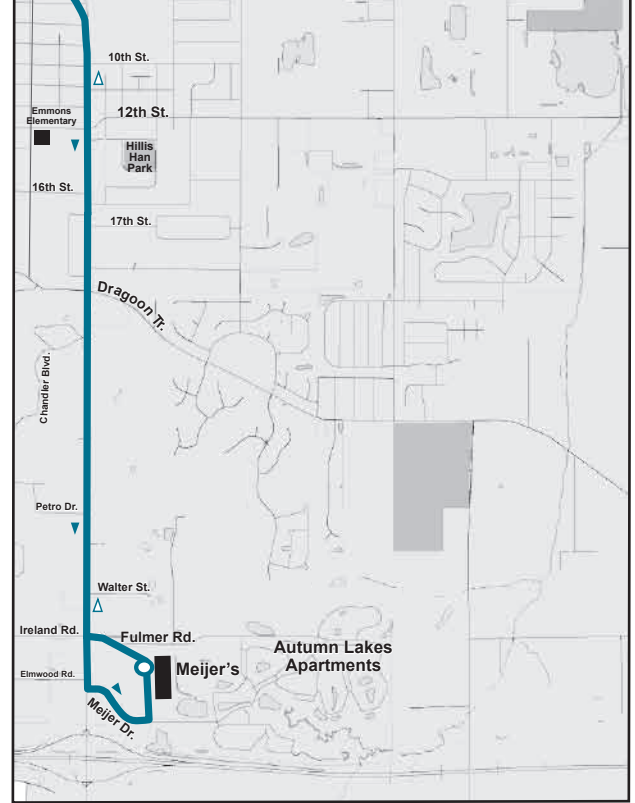

ROUTE 1

Madison/Mishawaka

TRANSPO FARES:

Adult Base Fare	\$1.00
Discount Fare	50¢
<i>Disabled persons, Medicare card holders, and persons age 65 and over upon presentation of a Medicare card, photo identification showing age over 65, or a Handi-card.</i>	
Children (4 & under)	FREE
<i>Limit 2 children per fare paying adult.</i>	
31 Day Pass	\$35
31 Day Student Pass	\$30
2 Week Pass	\$18
TRANSFER	FREE

-  Time Point
-  Point of Interest
-  From South Street Station / MTC (Outbound)
-  Return to South Street Station / MTC (Inbound)
-  TRANSPO Transfer Centers

Information Line (574) 233-2131 / Website www.sbtranspo.com

* These trips serve the Meijer on 331; other trips serve Jefferson & Cedar/Elder.

* Hill & Jefferson is the last stop at 9:55 p.m. To get to SSS, transfer to #9 at this intersection.

SATURDAYS

From South Street Station to Elder & Jefferson or Meijer and return to South Street Station

* These trips serve the Meijer on 331; other trips serve Jefferson & Cedar/Elder.

ROUTE 1 Madison / Mishawaka

- ▶ South Street Station
- ▶ Madison Center
- ▶ Logan Center
- ▶ Battell Center
- ▶ Mishawaka Transfer Center
- ▶ Mishawaka Futures Industrial Park
- ▶ Meijer