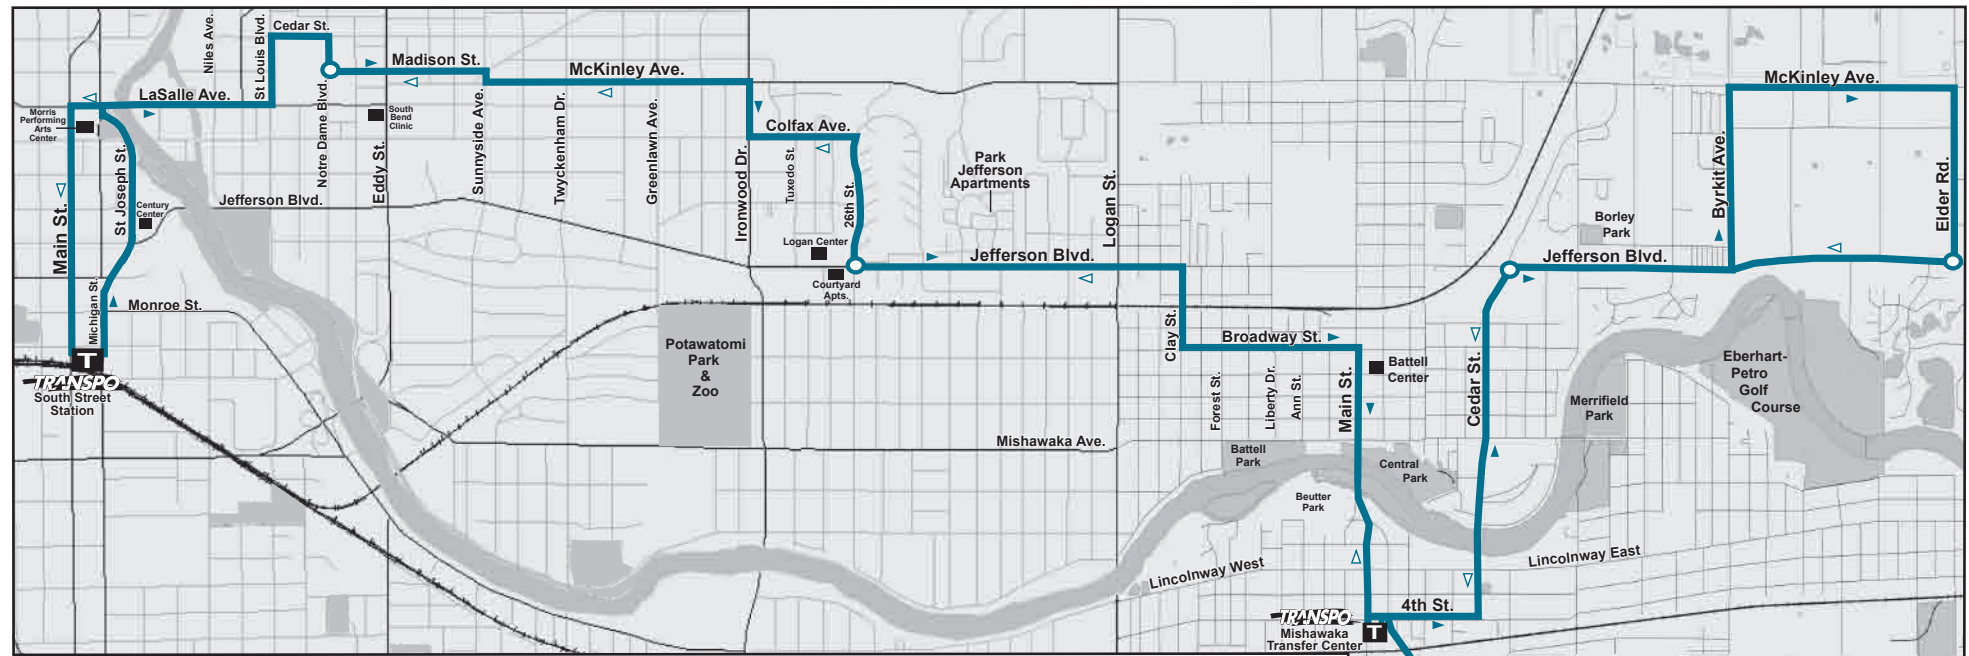

ROUTE 1

Madison/Mishawaka

TRANSPO FARES:

Adult Base Fare	\$1.00
Discount Fare	50¢
<i>Disabled persons, Medicare card holders, and persons age 65 and over upon presentation of a Medicare card, photo identification showing age over 65, or a Handi-card.</i>	
Children (4 & under)	FREE
<i>Limit 2 children per fare paying adult.</i>	
31 Day Pass	\$35
31 Day Student Pass	\$30
2 Week Pass	\$18
TRANSFER	FREE

-  Time Point
-  Point of Interest
-  From South Street Station / MTC (Outbound)
-  Return to South Street Station / MTC (Inbound)
-  TRANSPO Transfer Centers

Information Line (574) 233-2131 / Website www.sbtranspo.com

* These trips serve the Meijer on 331; other trips serve Jefferson & Cedar/Elder.

* Hill & Jefferson is the last stop at 9:55 p.m. To get to SSS, transfer to #9 at this intersection.

SATURDAYS

From South Street Station to Elder & Jefferson or Meijer and return to South Street Station

* These trips serve the Meijer on 331; other trips serve Jefferson & Cedar/Elder.

ROUTE 1 Madison / Mishawaka

- ▶ South Street Station
- ▶ Madison Center
- ▶ Logan Center
- ▶ Battell Center
- ▶ Mishawaka Transfer Center
- ▶ Mishawaka Futures Industrial Park
- ▶ Meijer