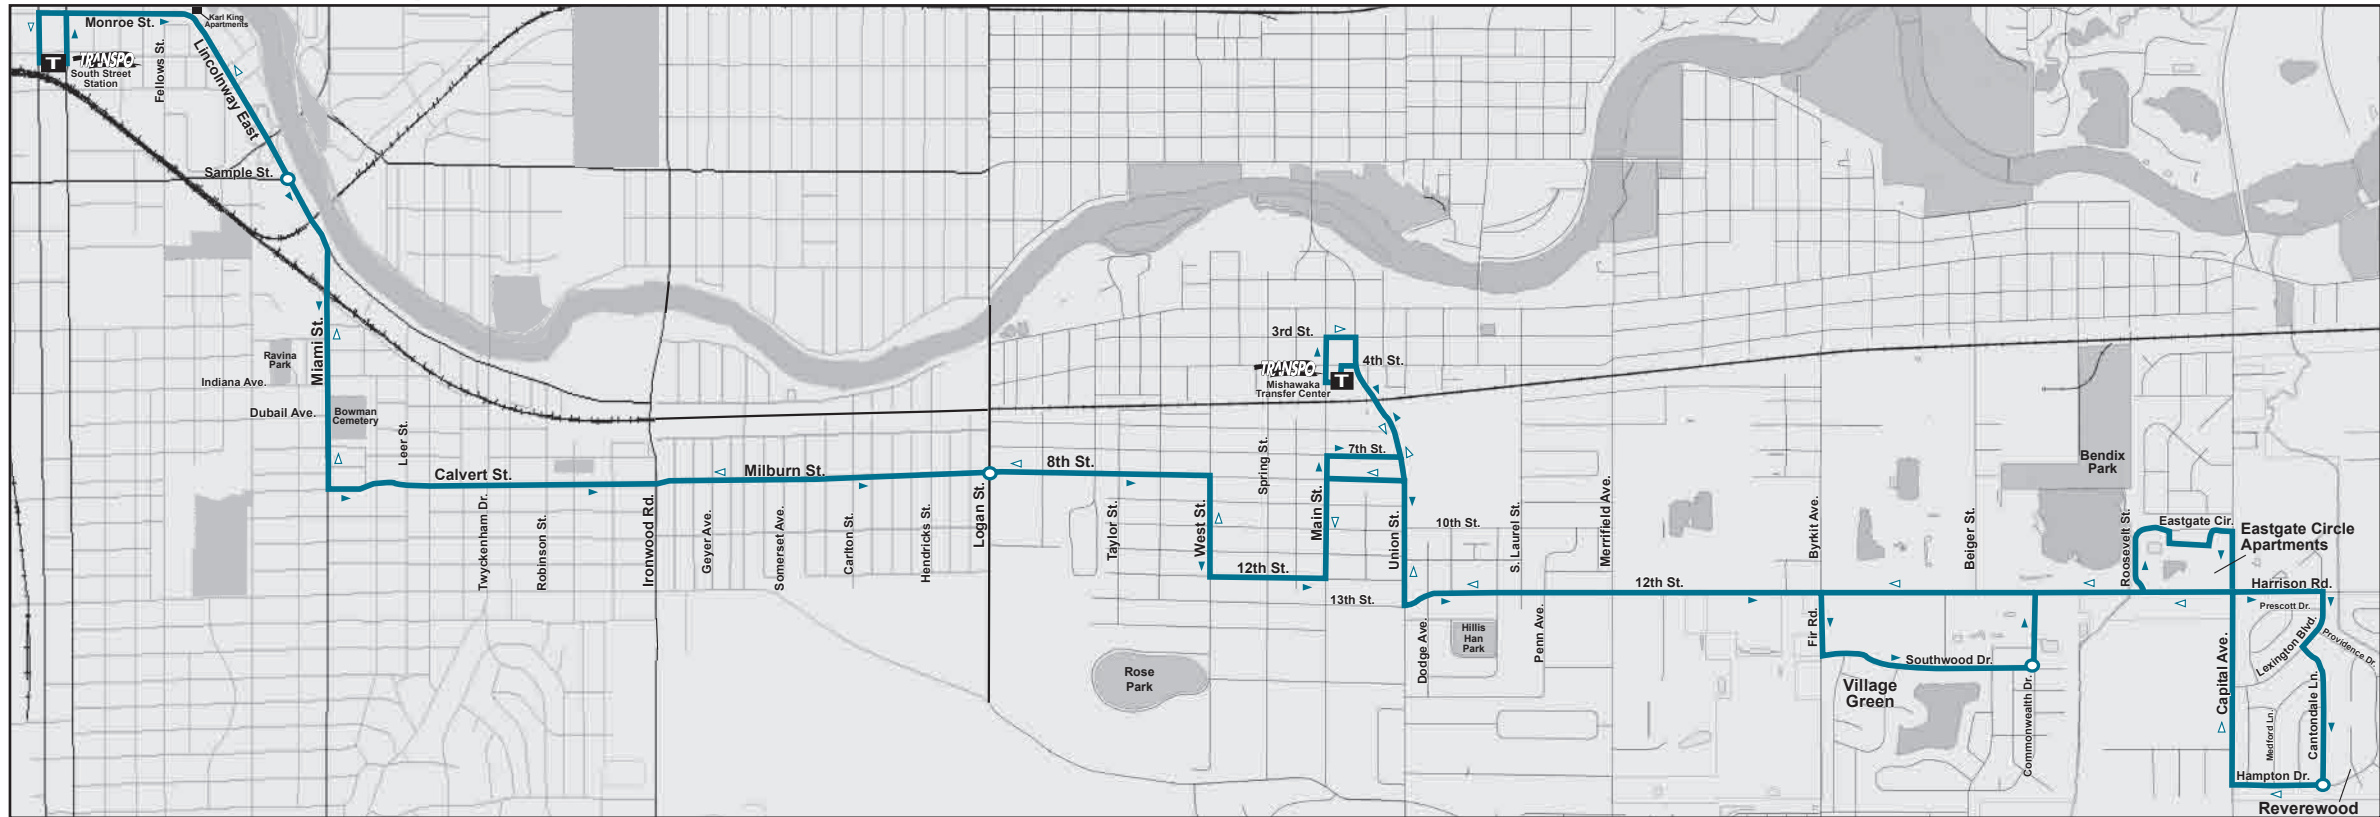

# ROUTE 11 Southside Mishawaka

-  Time Point
-  Point of Interest
-  From South Street Station / MTC (Outbound)
-  Return to South Street Station / MTC (Inbound)
-  TRANSPO Transfer Centers