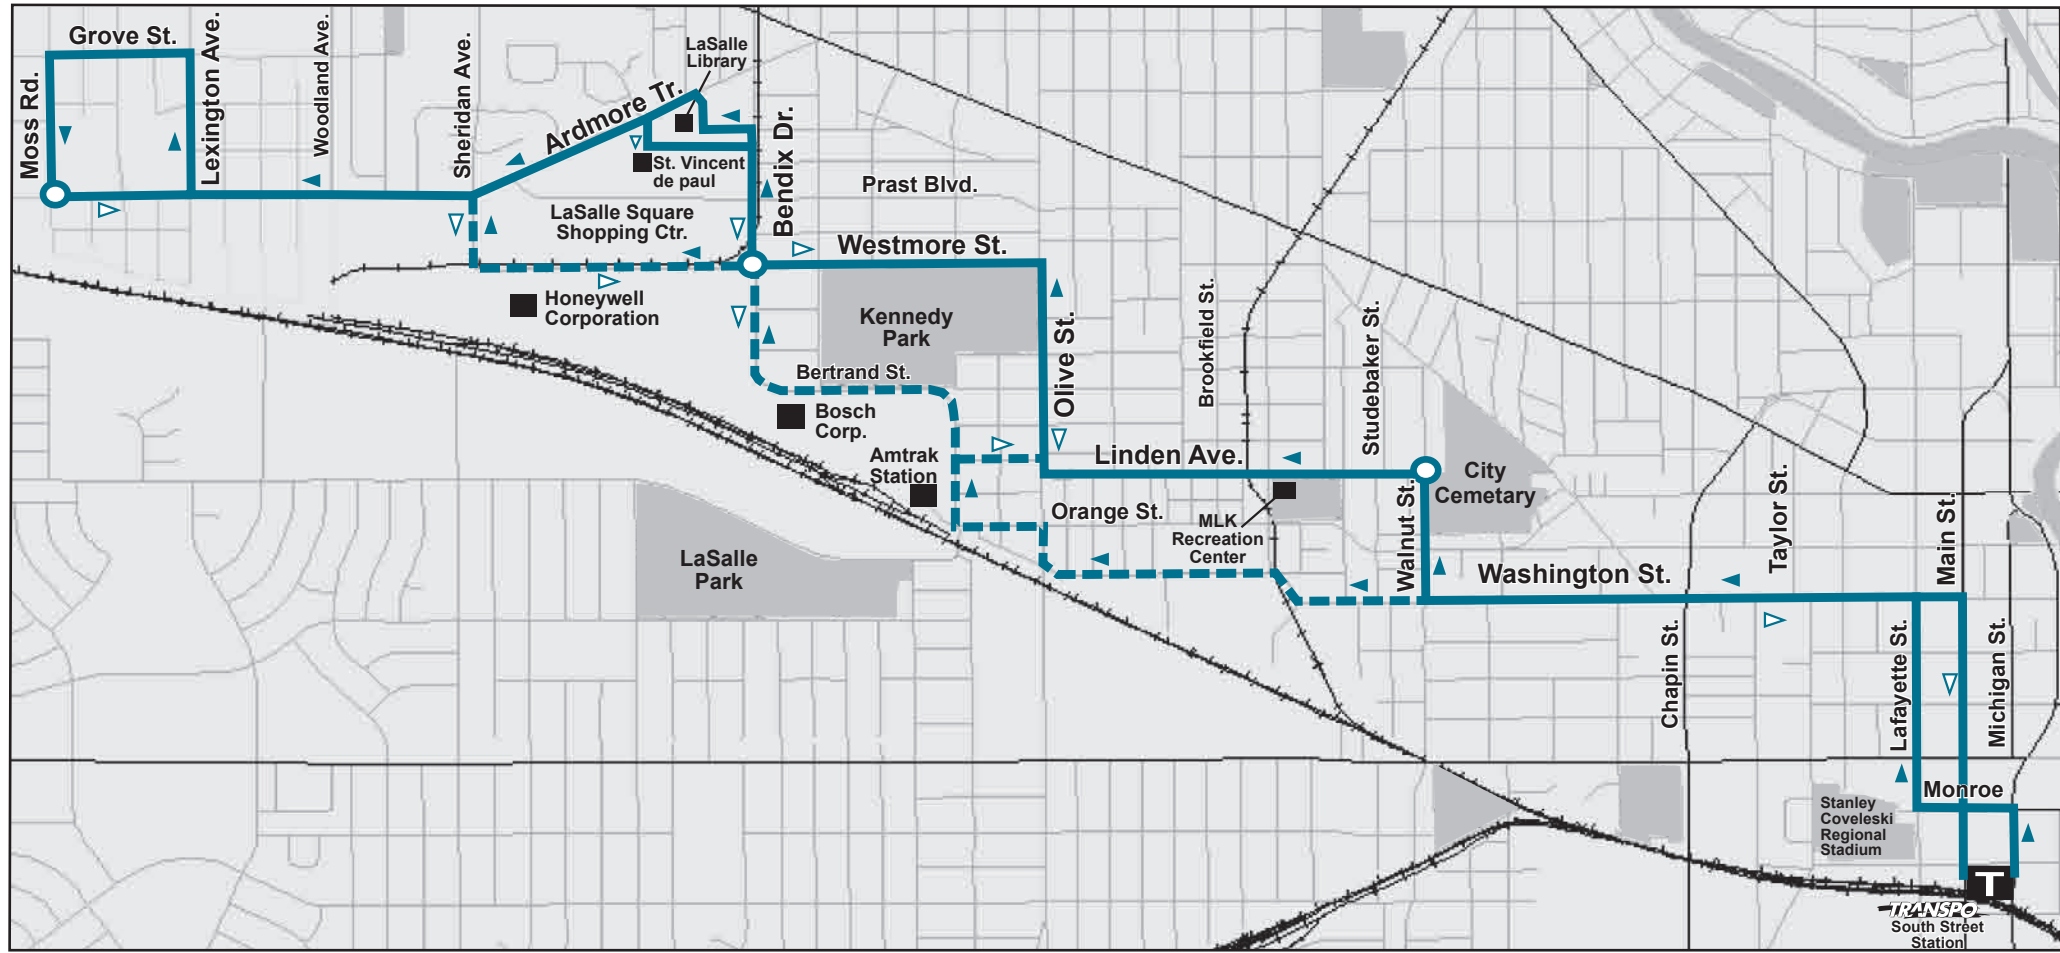

ROUTE 2 Bendix / Ardmore

Service to Honeywell provided during these route times:

- 6:10 a.m. Service to LaSalle Square & library on inbound trip
- 7:10 a.m.
- 3:10 p.m. Service to LaSalle Square & library on outbound trip
- 4:10 p.m.

- Time Point
- Point of Interest
- From South Street Station (Outbound)
- Return to South Street Station (Inbound)
- TRANSPO Transfer Centers

TRANSPO FARES:

Adult Base Fare	\$1.00
Discount Fare	50¢
<i>Disabled persons, Medicare card holders, and persons age 65 and over upon presentation of a Medicare card, photo identification showing age over 65, or a Handi-card.</i>	
Children (4 & under)	FREE
<i>Limit 2 children per fare paying adult.</i>	
31 Day Pass	\$35
31 Day Student Pass	\$30
2 Week Pass	\$18
TRANSFER	FREE

Route 4

SATURDAYS

From South Street Station to Moss & Ardmore and return to South Street Station

OUTBOUND					
	South Street Station	Linden & Walnut	Westmoor & Bendix	Moss & Ardmore	
AM	6:40	6:45	6:50	6:58	
	7:40	7:45	7:50	7:58	
	8:40	8:45	8:50	8:58	
	9:40	9:45	9:50	9:58	
	10:40	10:45	10:50	10:58	
	11:40	11:45	11:50	11:58	
	PM	12:40	12:45	12:50	12:58
		1:40	1:45	1:50	1:58
		2:40	2:45	2:50	2:58
		3:40	3:45	3:50	3:58
4:40		4:45	4:50	4:58	
5:40				5:58	
Route 4					
INBOUND					
		Moss & Ardmore	Westmoor & Bendix	Linden & Walnut	South Street Station
AM		6:58	7:03	7:08	7:20
	7:58	8:03	8:08	8:20	
	8:58	9:03	9:08	9:20	
	9:58	10:03	10:08	10:20	
	10:58	11:03	11:08	11:20	
	11:58	12:03	12:08	12:20	
	PM	12:58	1:03	1:08	1:20
		1:58	2:03	2:08	2:20
		2:58	3:03	3:08	3:20
		3:58	4:03	4:08	4:20
4:58		5:03	5:08	5:20	
5:58		6:03	6:08	6:20	

Effective 4/10 subject to change

* Bus travels to Honeywell gates (see alternate route)
Does not service LaSalle Square on these trips