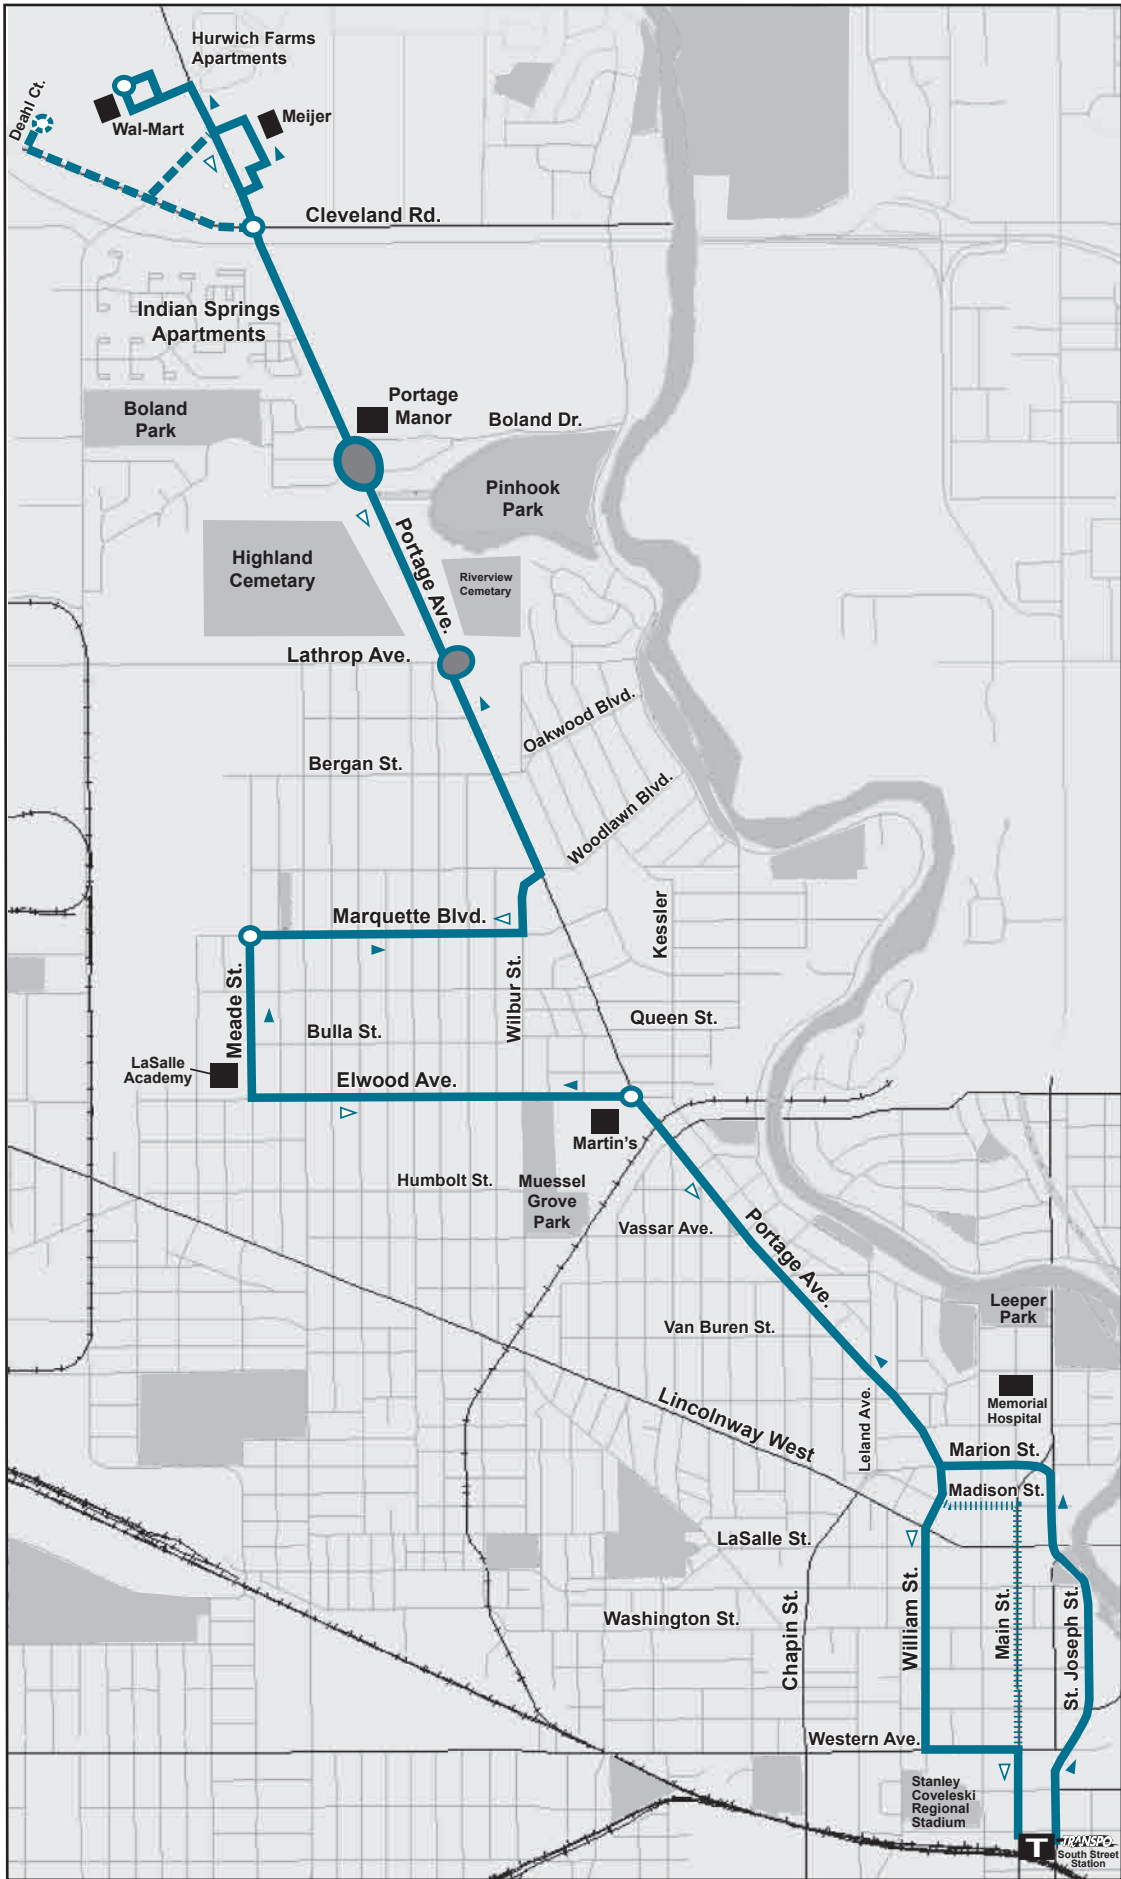

# ROUTE 3A Portage

-----  
 Saturday service  
 to Deahl Ct. at:  
 8:45 a.m.  
 &  
 4:45 p.m.

.....  
 Inbound route at:  
 7:52 p.m.  
 8:42 p.m.  
 9:32 p.m.  
 All inbound trips  
 on Saturday use  
 Madison to Main.

- Time Point
- Point of Interest
- From South Street Station (Outbound)
- Return to South Street Station (Inbound)
- TRANSPO Transfer Centers

\* Inbound trips travel Madison to Main

\*\* Inbound trips serve Deahl Ct. after leaving Wal-Mart

All inbound trips on Saturday use Madison to Main.