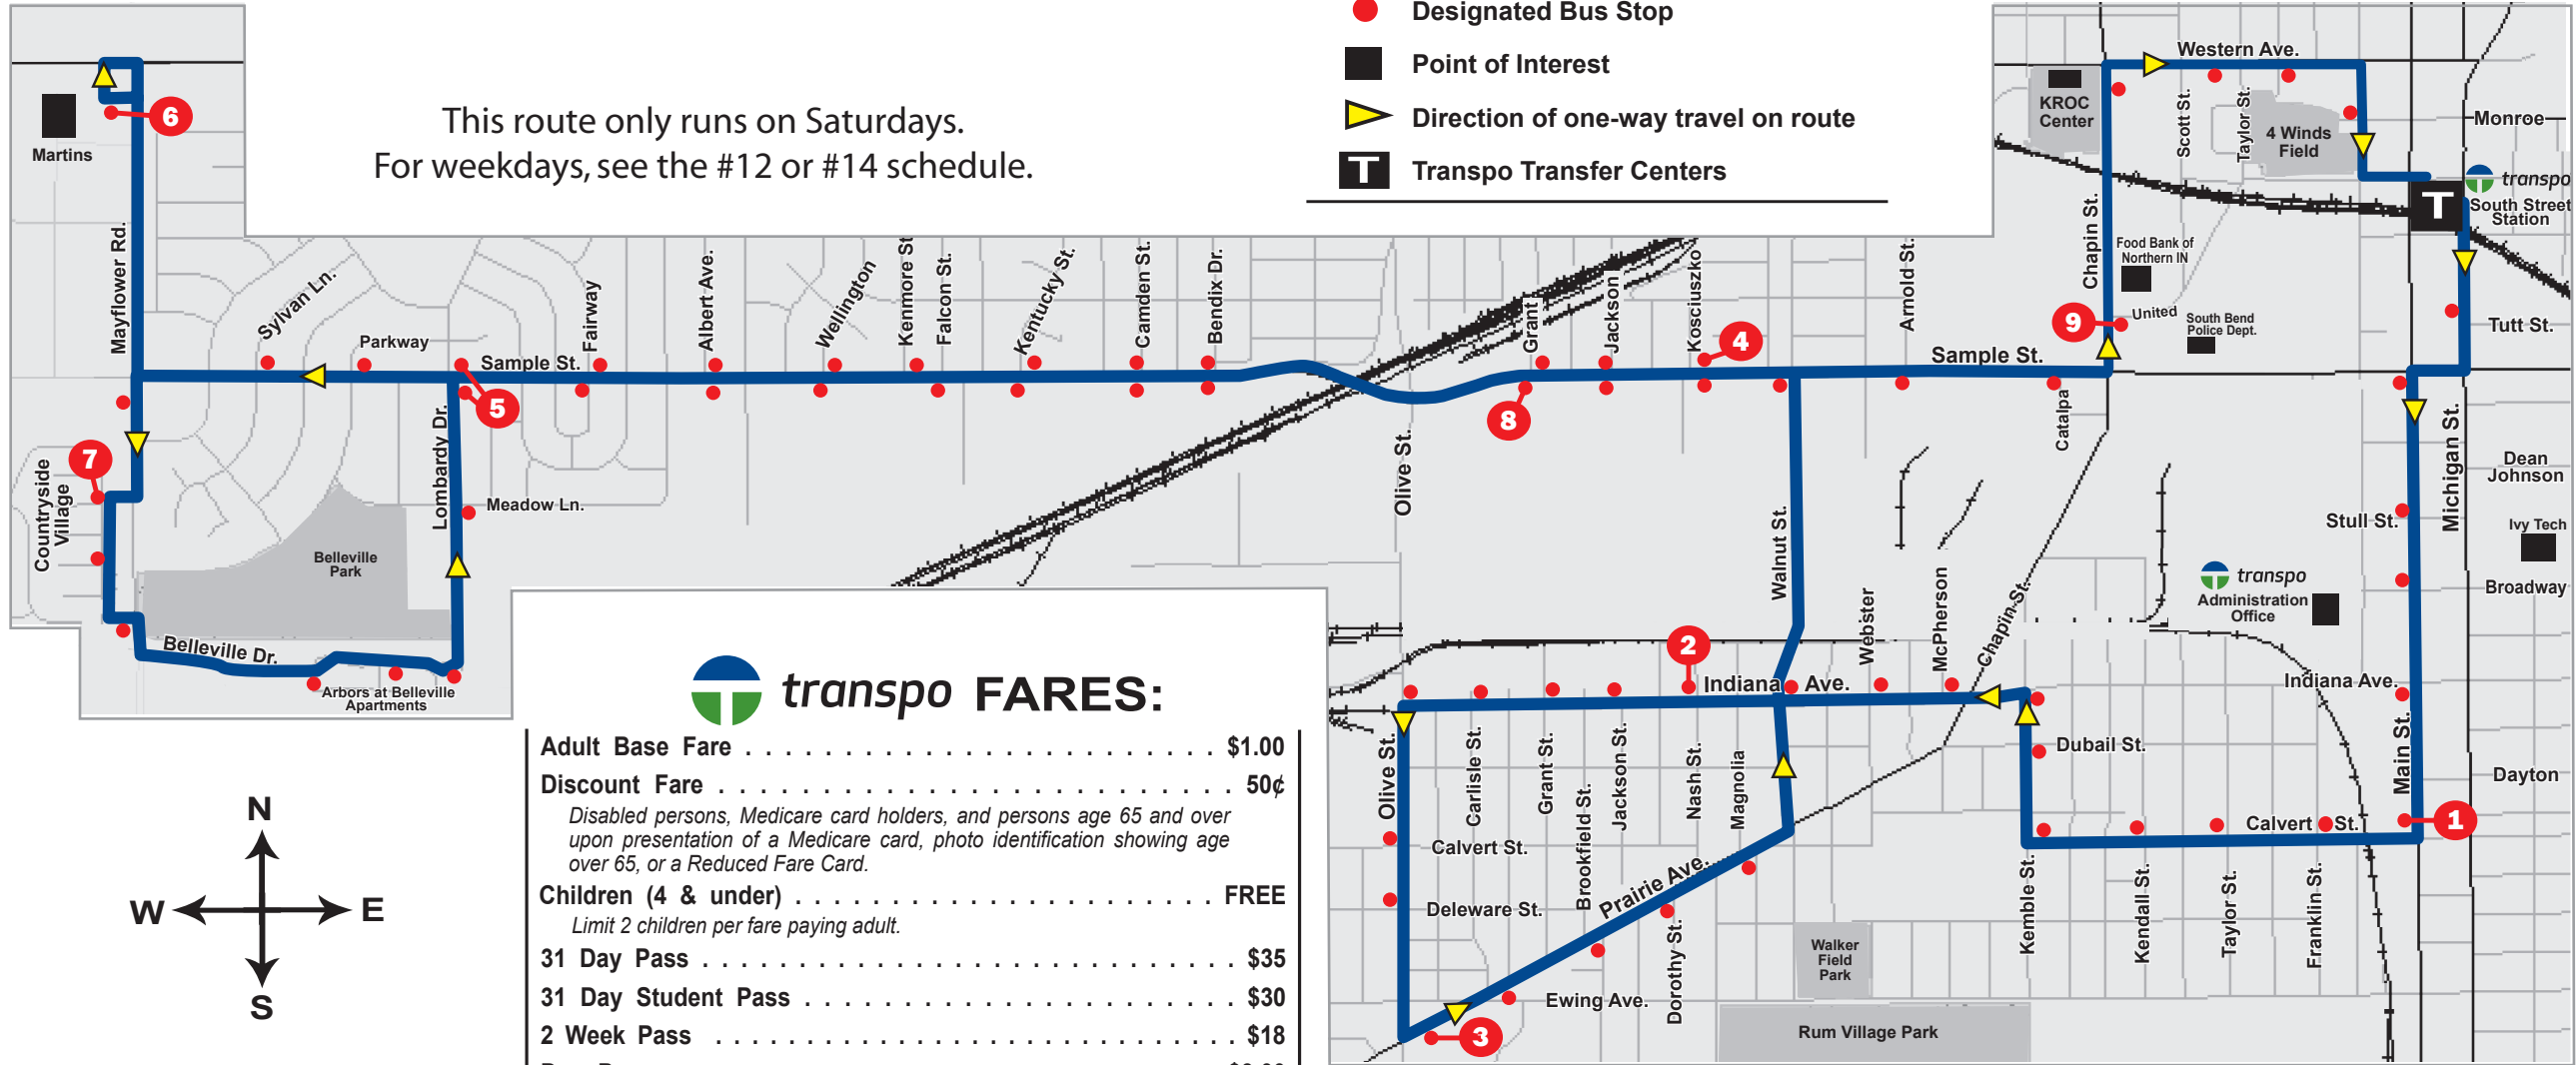

# ROUTE 12/14 Rum Village / Sample

This route only runs on Saturdays.  
For weekdays, see the #12 or #14 schedule.

- # Time Point
- Designated Bus Stop
- Point of Interest
- ▶ Direction of one-way travel on route
- T Transpo Transfer Centers

# SATURDAYS

	South Street Station	Main & Calvert	Indiana & Nash	Olive & Prairie	Sample & Kosciuszko	Sample & Lombardy	Martin's Supermarket	Countryside Village	Sample & Lombardy	Sample & Grant	Chapin & United	South Street Station
	T	1	2	3	4	5	6	7	5	8	9	T
AM	7:40	7:46	7:51	7:56	8:00	8:05	8:09	8:13	8:17	8:22	8:26	8:32
	8:40	8:46	8:51	8:56	9:00	9:05	9:09	9:13	9:17	9:22	9:26	9:32
	9:40	9:46	9:51	9:56	10:00	10:05	10:09	10:13	10:17	10:22	10:26	10:32
	10:40	10:46	10:51	10:56	11:00	11:05	11:09	11:13	11:17	11:22	11:26	11:32
	11:40	11:46	11:51	11:56	12:00	12:05	12:09	12:13	12:17	12:22	12:26	12:32
PM	12:40	12:46	12:51	12:56	1:00	1:05	1:09	1:13	1:17	1:22	1:26	1:32
	1:40	1:46	1:51	1:56	2:00	2:05	2:09	2:13	2:17	2:22	2:26	2:32
	2:40	2:46	2:51	2:56	3:00	3:05	3:09	3:13	3:17	3:22	3:26	3:32
	3:40	3:46	3:51	3:56	4:00	4:05	4:09	4:13	4:17	4:22	4:26	4:32
	4:40	4:46	4:51	4:56	5:00	5:05	5:09	5:13	5:17	5:22	5:26	5:32
	5:40	5:46	5:51	5:56	6:00	6:05	6:09	6:13	6:17	6:22	6:26	6:32

## ROUTE 12/14 Rum Village / Sample

- ▶ South Street Station
- ▶ Real Services
- ▶ Rum Village Park
- ▶ Martin's Supermarket
- ▶ Countryside Village
- ▶ Arbors at Belleville Apartments
- ▶ Food Bank of Northern IN
- ▶ KROC Center

# transpo

Information Line (574) 233-2131

Website [www.sbtranspo.com](http://www.sbtranspo.com)

Follow sbtranspo  

Saturday Service Only

Effective 8/10/20 subject to change

**Route #12/14 provides Saturday service only.  
Please refer to the individual #12 and #14 schedules for weekday service times.**