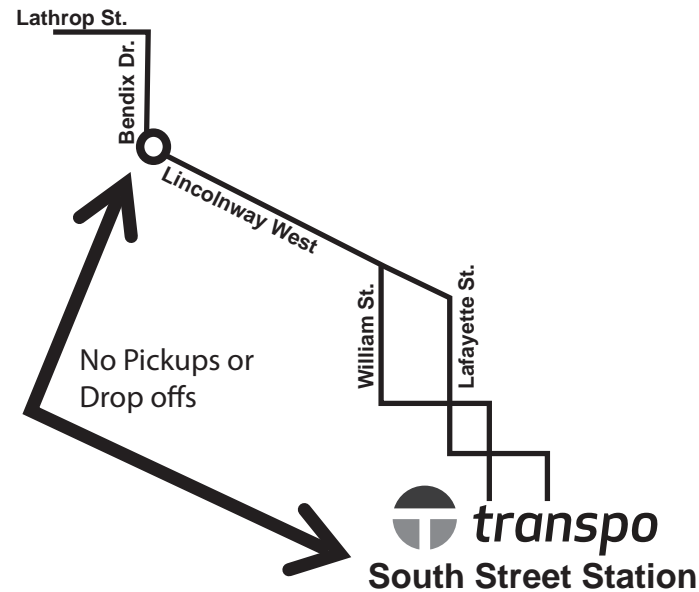

Route 16 / Blackthorn Express / II

There are NO passenger pickups or drop offs between South Street Station and the corner of Lincolnway and Bendix Dr. This includes traveling through downtown from South Street Station and along Lincolnway.

- Time Point**
- Designated Bus Stop**
- Point of Interest**
- Direction of one-way travel on route**
- Transpo Transfer Centers**

Information Line (574) 233-2131 / Website www.sbtranspo.com

Follow sbtranspo

The Blackthorn Express & Blackthorn Express II are express services from Transpo's South Street Station to the Blackthorn Industrial area.

It has fewer stops along the way resulting in a faster, more efficient commute.

Because it is an express service with limited stops, there are NO passenger pickups or drop offs between South Street Station and the intersection of Lincolnway and Bendix Dr.

The Blackthorn Express & Blackthorn Express II do not run on Saturdays.