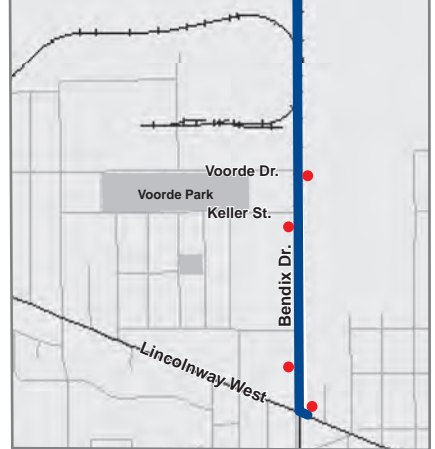

Route 16 / Blackthorn Express / II

There are NO passenger pickups or drop offs between South Street Station and the corner of Lincolnway and Bendix Dr. This includes traveling through downtown from South Street Station and along Lincolnway.

- Time Point**
- Designated Bus Stop**
- Point of Interest**
- Direction of one-way travel on route**
- Transpo Transfer Centers**

Information Line (574) 233-2131 / Website www.sbtranspo.com

Follow sbtranspo

The Blackthorn Express & Blackthorn Express II are express services from Transpo's South Street Station to the Blackthorn Industrial area.

It has fewer stops along the way resulting in a faster, more efficient commute.

Because it is an express service with limited stops, there are NO passenger pickups or drop offs between South Street Station and the intersection of Lincolnway and Bendix Dr.

The Blackthorn Express & Blackthorn Express II do not run on Saturdays.