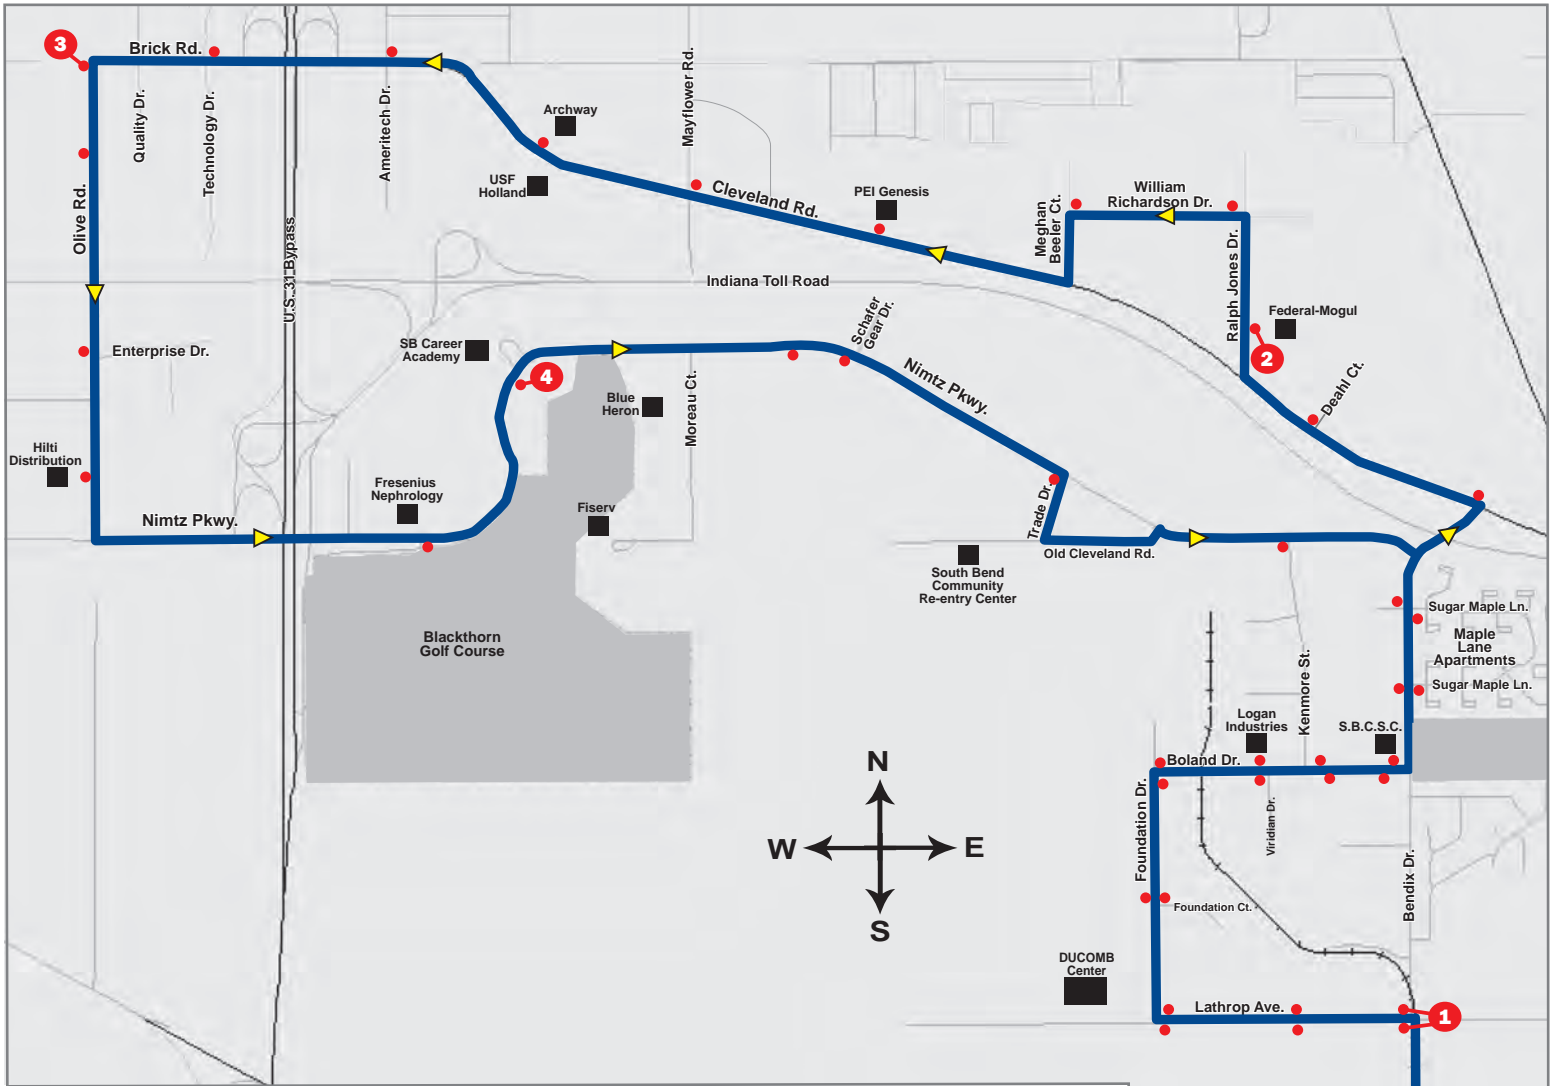

Route 16 / Blackthorn Express / II

There are NO passenger pickups or drop offs between South Street Station and the corner of Lincolnway and Bendix Dr. This includes traveling through downtown from South Street Station and along Lincolnway.

WEEKDAYS

BLACKTHORN EXPRESS TIMES

	South Street Station	Lathrop & Bendix	Cleveland & Ralph Jones	Brick & Olive	SB Career Academy	Lathrop & Bendix	South Street Station
	T	1	2	3	4	1	T
AM	7:20	7:34	7:42	7:48	7:51	8:04	8:20
	8:20	8:34	8:42	8:48	8:51	9:04	9:20
PM	2:20	2:34	2:42	2:48	2:51	3:04	3:20
	3:20	3:34	3:42	3:48	3:51	4:04	4:20

The Blackthorn Express & Blackthorn Express II are express services from Transpo's South Street Station to the Blackthorn Industrial area.

It has fewer stops along the way resulting in a faster, more efficient commute.

Because it is an express service with limited stops, there are NO passenger pickups or drop offs between South Street Station and the intersection of Lincolnway and Bendix Dr.

The Blackthorn Express & Blackthorn Express II do not run on Saturdays.