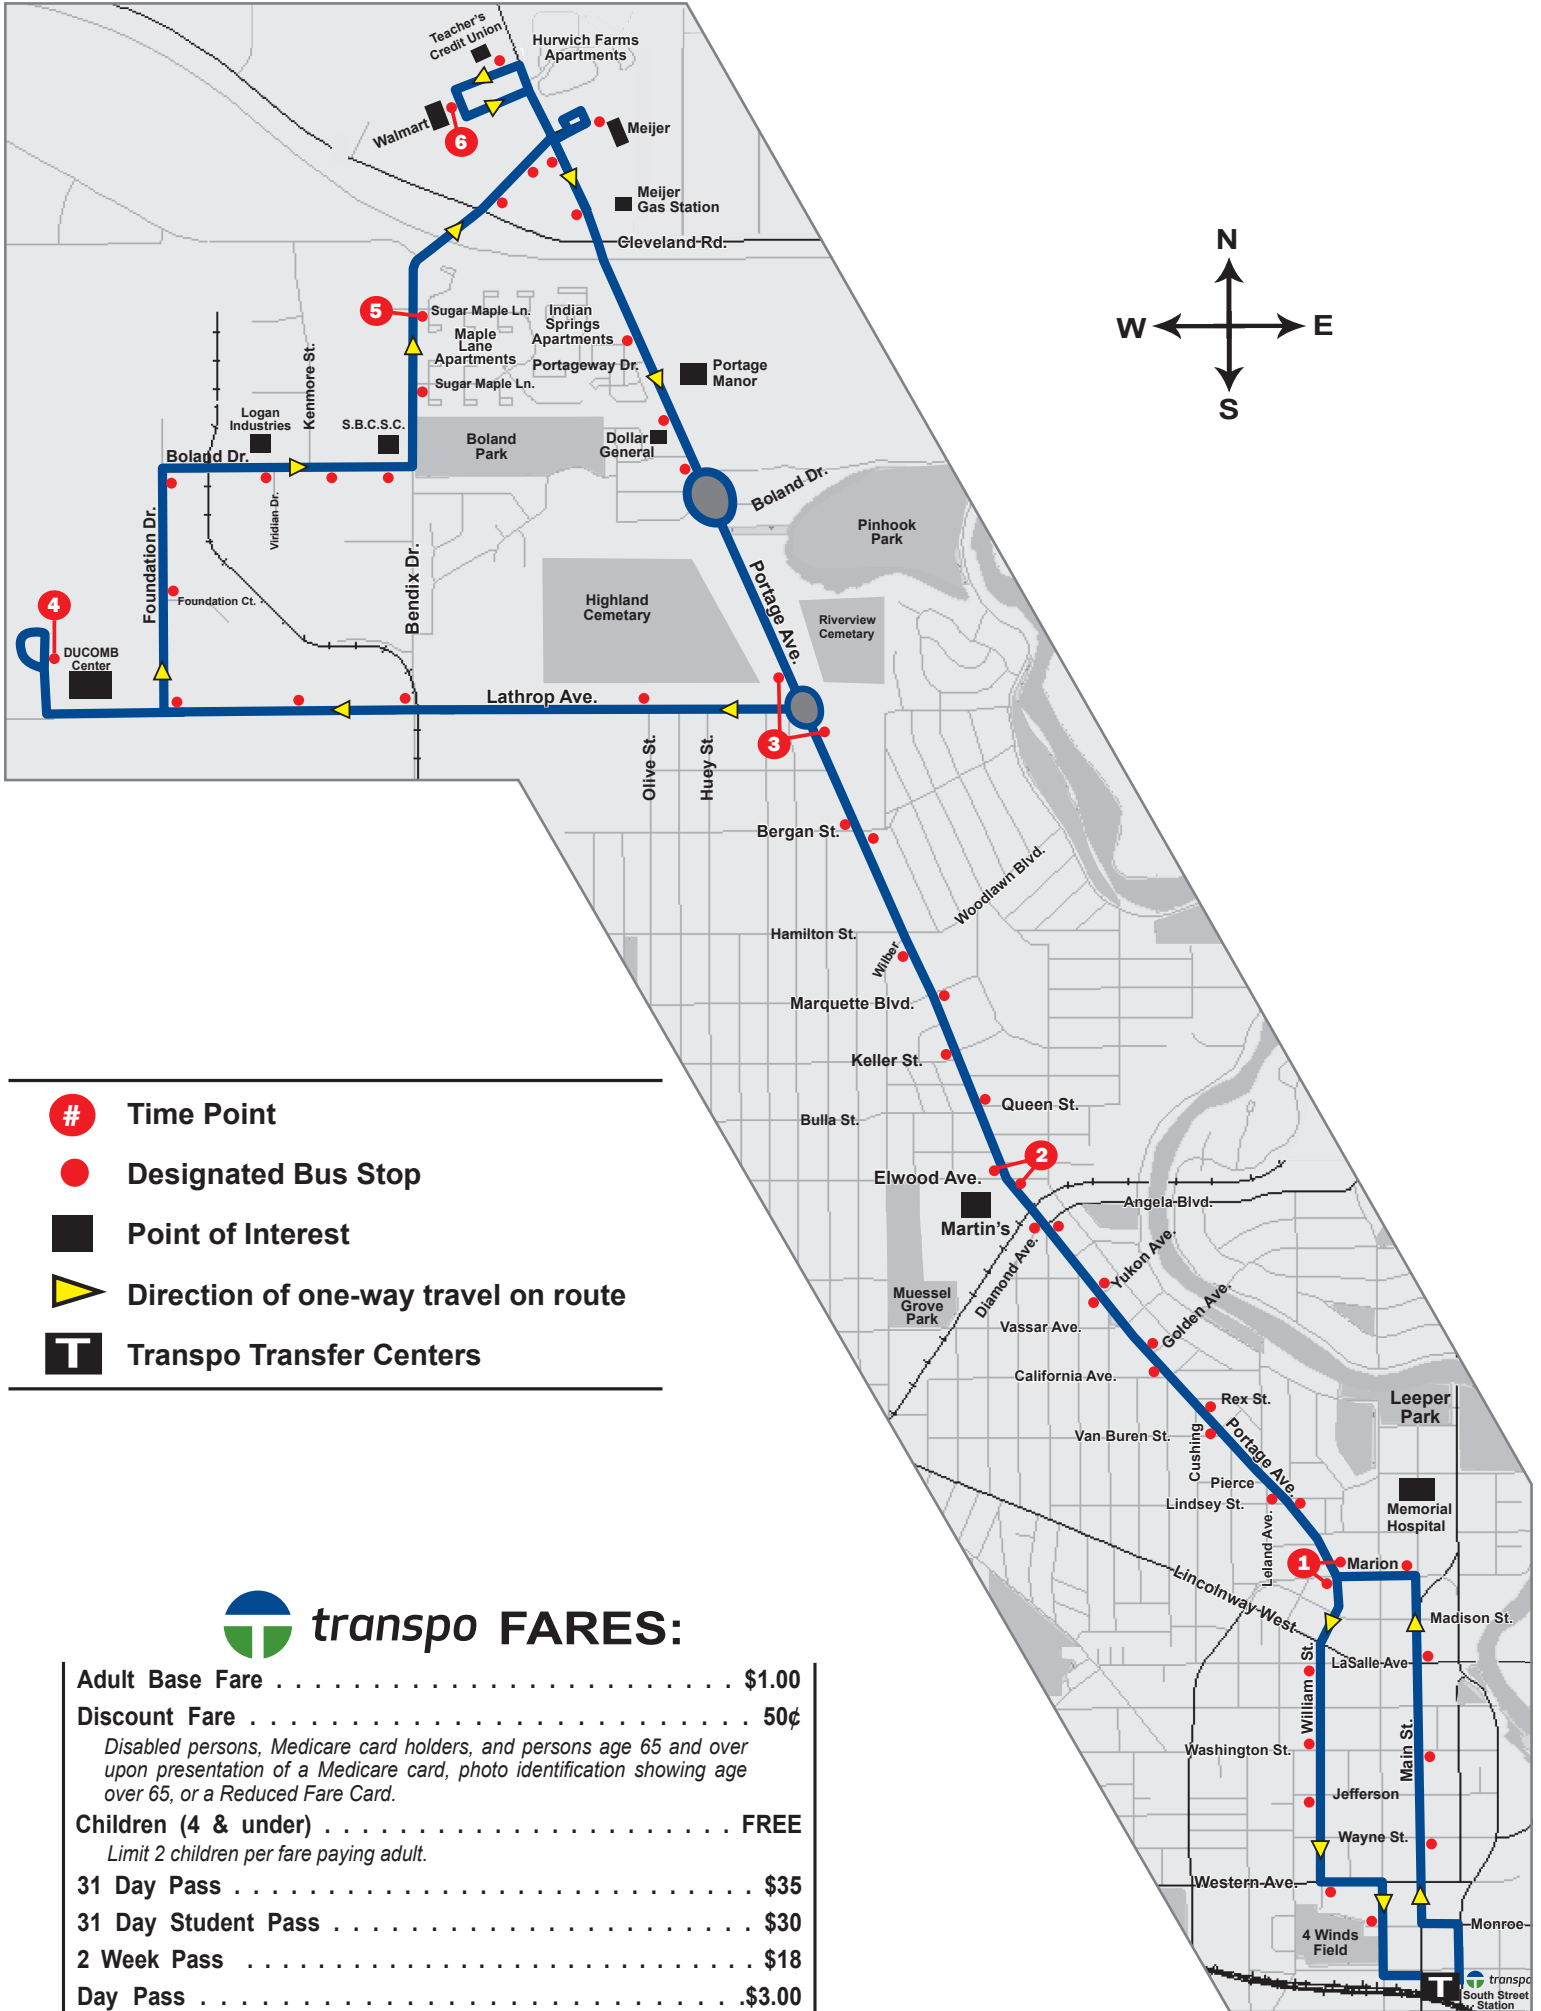

ROUTE 3B Portage

- # Time Point
- Designated Bus Stop
- Point of Interest
- ▶ Direction of one-way travel on route
- T Transpo Transfer Centers

transpo FARES:

Adult Base Fare	\$1.00
Discount Fare	50¢
<i>Disabled persons, Medicare card holders, and persons age 65 and over upon presentation of a Medicare card, photo identification showing age over 65, or a Reduced Fare Card.</i>	
Children (4 & under)	FREE
<i>Limit 2 children per fare paying adult.</i>	
31 Day Pass	\$35
31 Day Student Pass	\$30
2 Week Pass	\$18
Day Pass	\$3.00

Information Line (574) 233-2131 / Website www.sbtranspo.com

WEEKDAYS

	South Street Station	William & Marion	Portage & Elwood	Portage & Lathrop	DUCOMB Center	Bendix & Sugar Maple	Walmart	Portage & Lathrop	Portage & Elwood	William & Marion	South Street Station
	T	1	2	3	4	5	6	3	2	1	T
AM	5:45	5:51	5:54	5:57	6:06	6:11	6:15	6:20	6:25	6:30	6:35
	6:45	6:51	6:54	6:57	7:06	7:11	7:15	7:20	7:25	7:30	7:35
	7:45	7:51	7:54	7:57	8:06	8:11	8:15	8:20	8:25	8:30	8:35
	8:45	8:51	8:54	8:57	9:06	9:11	9:15	9:20	9:25	9:30	9:35
	9:45	9:51	9:54	9:57	10:06	10:11	10:15	10:20	10:25	10:30	10:35
	10:45	10:51	10:54	10:57	11:06	11:11	11:15	11:20	11:25	11:30	11:35
PM	11:45	11:51	11:54	11:57	12:06	12:11	12:15	12:20	12:25	12:30	12:35
	12:45	12:51	12:54	12:57	1:06	1:11	1:15	1:20	1:25	1:30	1:35
	1:45	1:51	1:54	1:57	2:06	2:11	2:15	2:20	2:25	2:30	2:35
	2:45	2:51	2:54	2:57	3:06	3:11	3:15	3:20	3:25	3:30	3:35
	3:45	3:51	3:54	3:57	4:06	4:11	4:15	4:20	4:25	4:30	4:35
	4:45	4:51	4:54	4:57	5:06	5:11	5:15	5:20	5:25	5:30	5:35
	5:45	5:51	5:54	5:57	6:06	6:11	6:15	6:20	6:25	6:30	6:35

OUTBOUND

INBOUND

ROUTE 3B Portage

- ▶ South Street Station
- ▶ Memorial Hospital
- ▶ Elwood/Portage Shopping Ctr.
- ▶ DUCOMB Center
- ▶ Logan Industries
- ▶ Maple Lane Apartments
- ▶ Meijer
- ▶ Hurwich Apartments
- ▶ Walmart
- ▶ Indian Springs Apartments
- ▶ Portage Manor