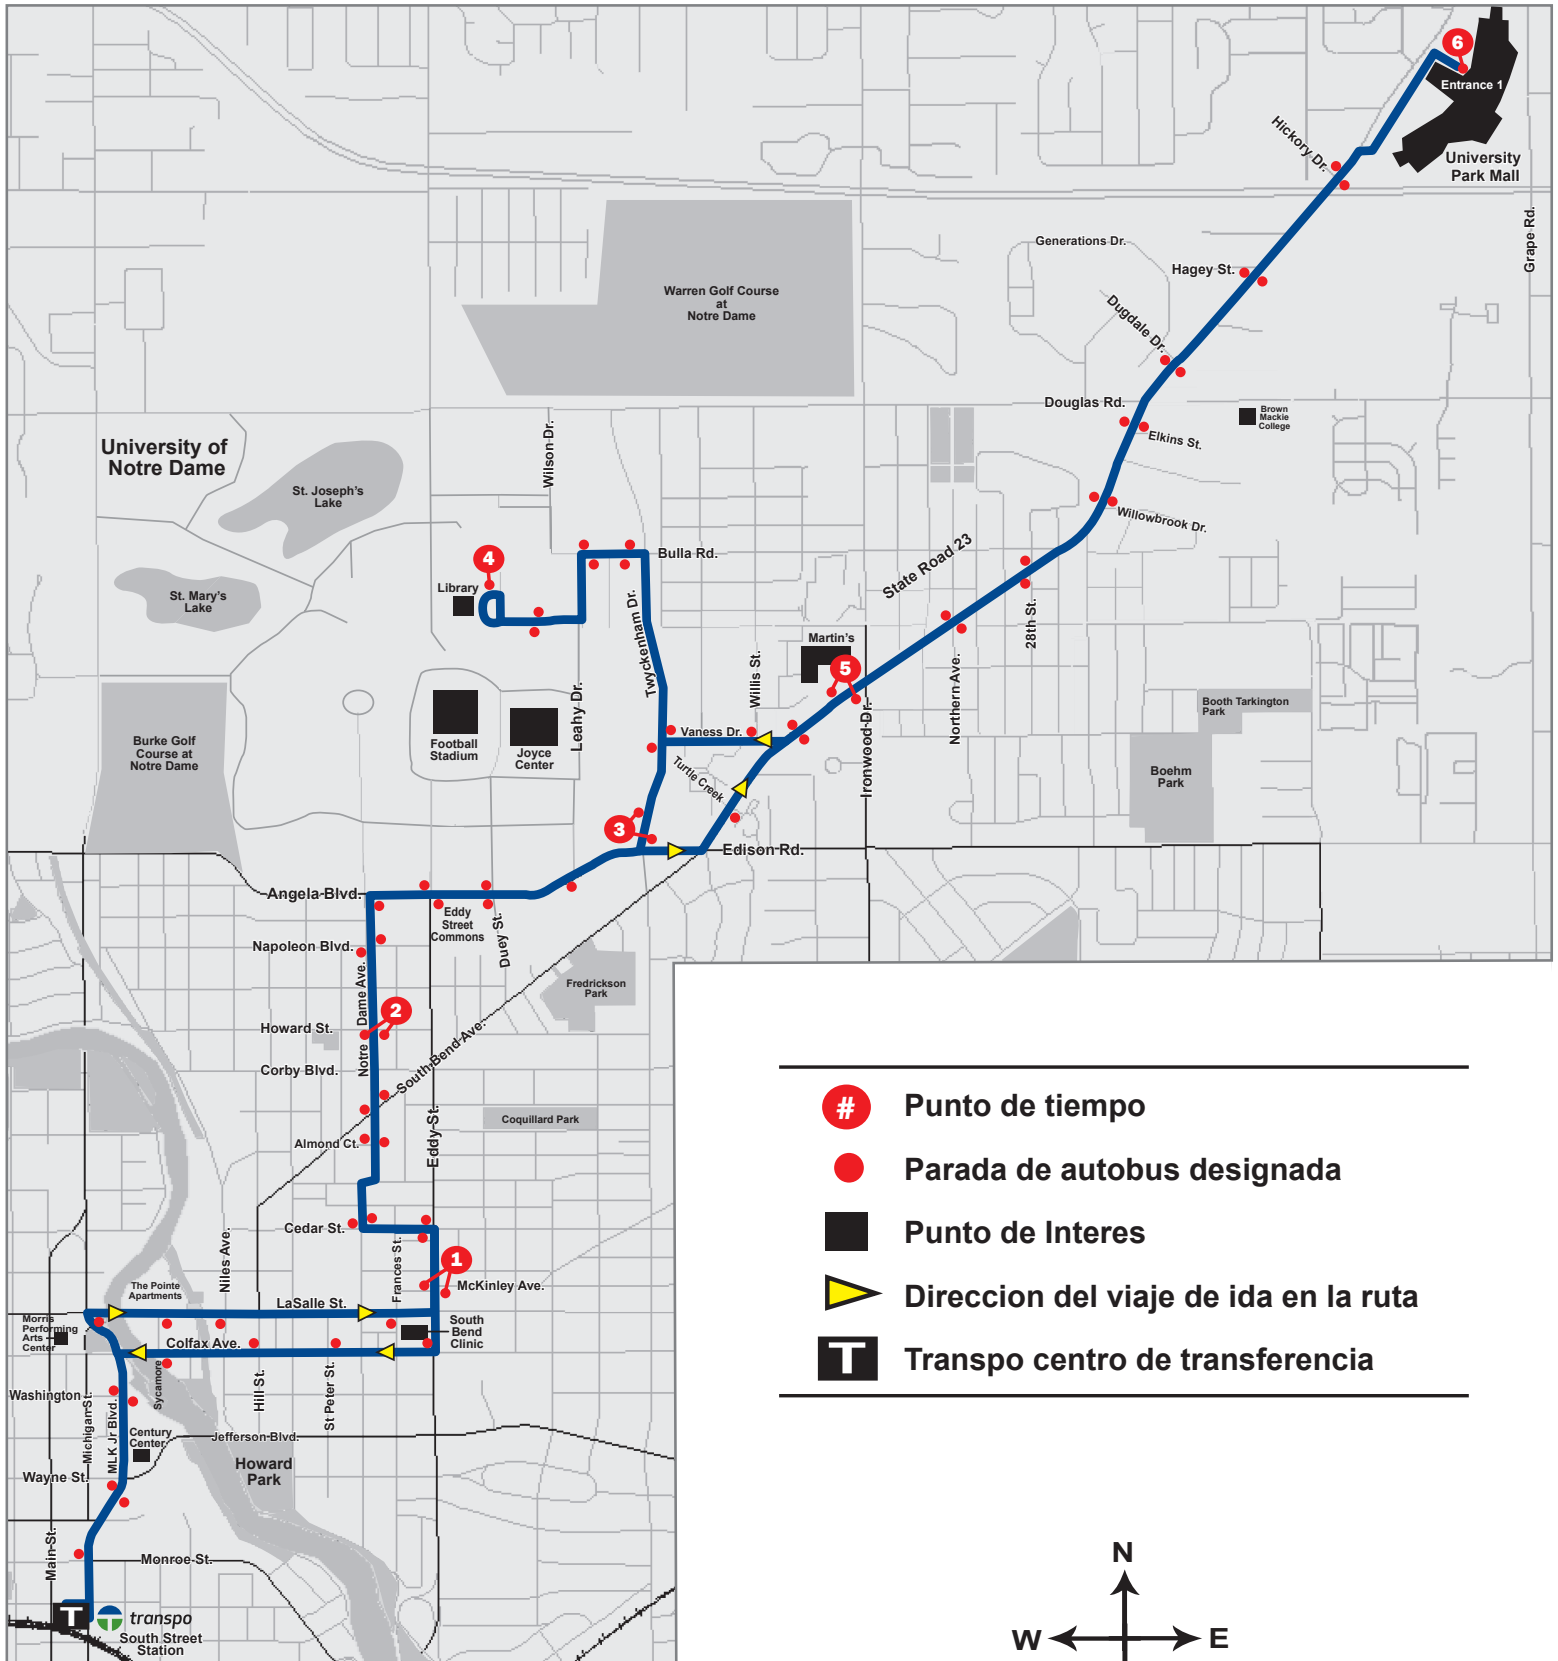

# La Ruta 7 Notre Dame / University Park Mall

# SÁBADOS

	South Street Station	Eddy & McKinley	Notre Dame & Howard	Angela & Twyckenham	Notre Dame Library	SR 23 & Ironwood	University Park Mall	SR 23 & Ironwood	Notre Dame Library	Angela & Twyckenham	Notre Dame & Howard	Eddy & McKinley	South Street Station
	T	1	2	3	4	5	6	5	4	3	2	1	T
AM	6:20	6:24	6:28	6:32	6:36	6:42	6:46	6:53	7:00	7:03	7:06	7:09	7:17
	7:20	7:24	7:28	7:32	7:36	7:42	7:46	7:53	8:00	8:03	8:06	8:09	8:17
	8:20	8:24	8:28	8:32	8:36	8:42	8:46	8:53	9:00	9:03	9:06	9:09	9:17
	9:20	9:24	9:28	9:32	9:36	9:42	9:46	9:53	10:00	10:03	10:06	10:09	10:17
	10:20	10:24	10:28	10:32	10:36	10:42	10:46	10:53	11:00	11:03	11:06	11:09	11:17
	11:20	11:24	11:28	11:32	11:36	11:42	11:46	11:53	12:00	12:03	12:06	12:09	12:17
PM	12:20	12:24	12:28	12:32	12:36	12:42	12:46	12:53	1:00	1:03	1:06	1:09	1:17
	1:20	1:24	1:28	1:32	1:36	1:42	1:46	1:53	2:00	2:03	2:06	2:09	2:17
	2:20	2:24	2:28	2:32	2:36	2:42	2:46	2:53	3:00	3:03	3:06	3:09	3:17
	3:20	3:24	3:28	3:32	3:36	3:42	3:46	3:53	4:00	4:03	4:06	4:09	4:17
	4:20	4:24	4:28	4:32	4:36	4:42	4:46	4:53	5:00	5:03	5:06	5:09	5:17
	5:20	5:24	5:28	5:32	5:36	5:42	5:46	5:53	6:00	6:03	6:06	6:09	6:17

# La Ruta 7 Notre Dame / University Park Mall

- ▶ South Street Station
- ▶ South Bend Clinic
- ▶ Eddy Street Commons
- ▶ University of Notre Dame Library
- ▶ University Commons
- ▶ University Park Mall